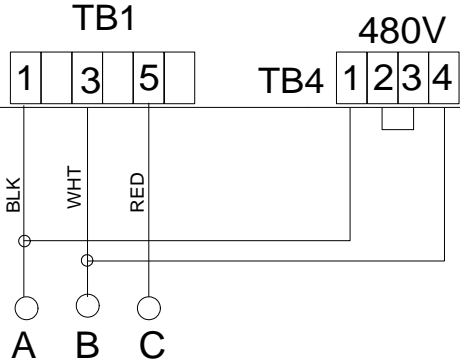

BLUE/WHT  
 BLUE  
 RED/WHT  
 RED  
 GRAY/WHT  
 GRAY  
 YEL/WHT  
 YEL  
 PRP/WHT  
 PRP

<b>ULTIMATIC</b>			
DC POWER SUPPLY BY:ALDONEX			
SCALE	NONE	APPROVED BY:	DRAWN BY W.O.
DATE	08/12/02		
Model	Serial		
BELLWOOD, ILL.	U.S.A.		DRAWING # PTR6000