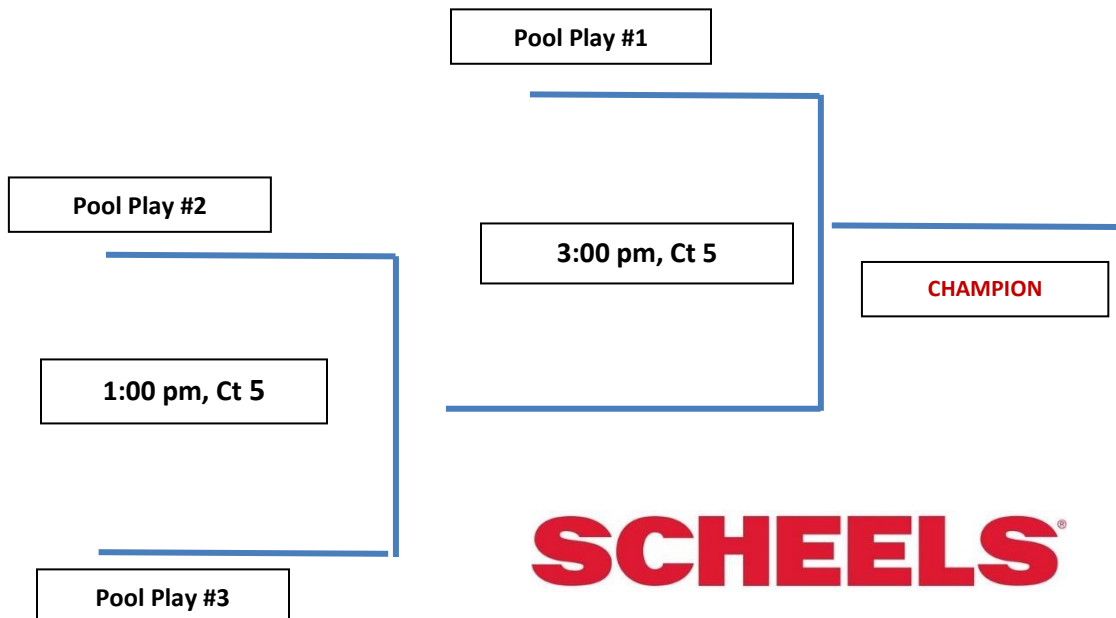

DATE	LOCATION	TIME	COURT	GAME
Sunday, December 30	P2P Sports	9:00 am	5	2 vs 3
Sunday, December 30	P2P Sports	10:00 am	5	2 vs 1
Sunday, December 30	P2P Sports	11:00 am	5	3 vs 1

SCHEELS®

Spectator Admission