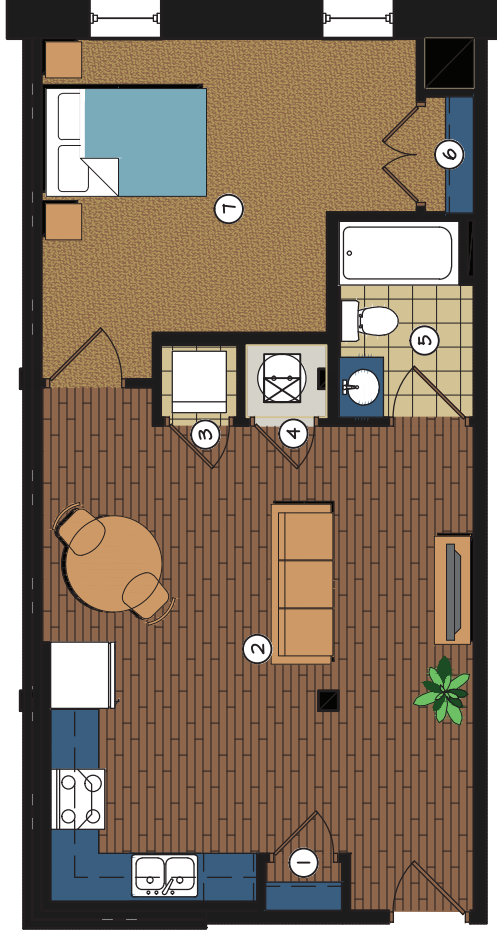

- ① COATS - 2'-0" x 3'-2"
- ② KITCHEN/LIVING/DINING ROOM - 20'-2" x 18'-0"
- ③ LAUNDRY - 3'-0" x 3'-2"
- ④ MECH - 3'-0" x 3'-2"
- ⑤ BATH - 8'-2" x 5'-7"
- ⑥ CLOSET - 4'-10" x 2'-0"
- ⑦ BEDROOM - 12'-3" x 11'-10"

NOTE: DIMENSIONS MAY VARY FROM UNIT TO UNIT