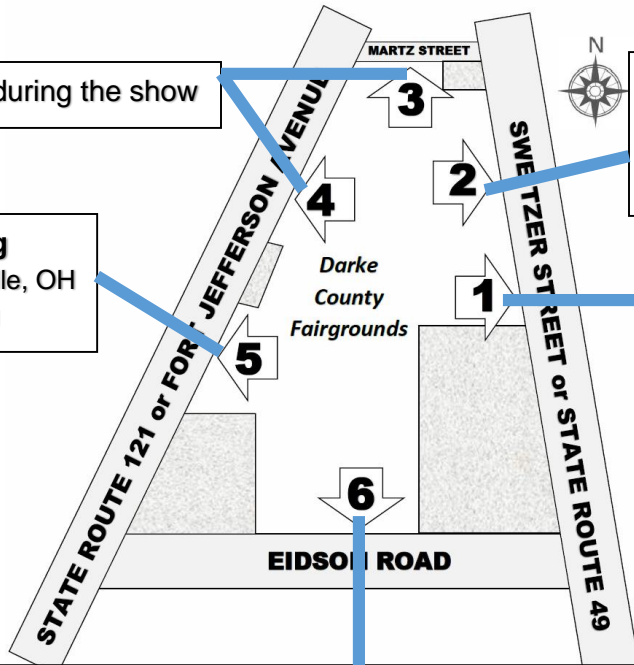

The street address for the Darke County Fairgrounds is 800 Sweitzer Street, Greenville, OH

The fairgrounds are located on the southern edge of Greenville and are bounded by Sweitzer Street/State Route 49 on the east, State Route 121/Fort Jefferson Avenue on the west, Martz Street on the north, and Eidson Road on the south.

- ✓ Exhibitor and Visitor safety is important to us.
- ✓ Although the hospital is across the street and we have rescue squad on the grounds, we really don't want to need them during the show!
- ✓ Gates 1 and 2 are fairly restricted for motor vehicles during the show because they are immediately adjacent to the display area. Please note their specific uses in the box below.
- ✓ Although Gate 2 has handicap parking, we would like for anyone with a golf cart and trailer to park at Gate 5 or 6 if possible.
- ✓ We will have shuttle service from Gates 5 and 6 to the display area.
- ✓ Gate 2 can be a challenge for trucks and trailers unloading prior to the show.
- ✓ Google map locations are fairly approximate readings
- ✓ Gates 5 & 6 should be used by all trucks with trailer, campers, all motor homes, horse trailers, as well as anyone hauling a golf cart, etc.

Gates 3 & 4 – Closed during the show

Gate 2 – Handicap Parking & Walk-in
800 Sweitzer Street
Limited exhibitor & vendor parking with vehicle pass
Entrance at stop light across from the hospital

Gate 5 – Exhibitor & Visitor Parking
Google Maps 1125 Ft. Jefferson Ave., Greenville, OH
Entrance across from Flory Landscaping

Gate 1 – Walk-in only
Close to Eikenberry's IGA

Shuttle Service is available at Gates 5 & 6 parking/camping area during the show

Eidson Road intersects with St. Rt. 49 at Spirit Medical Transport and Bolyard Plumbing & Heating