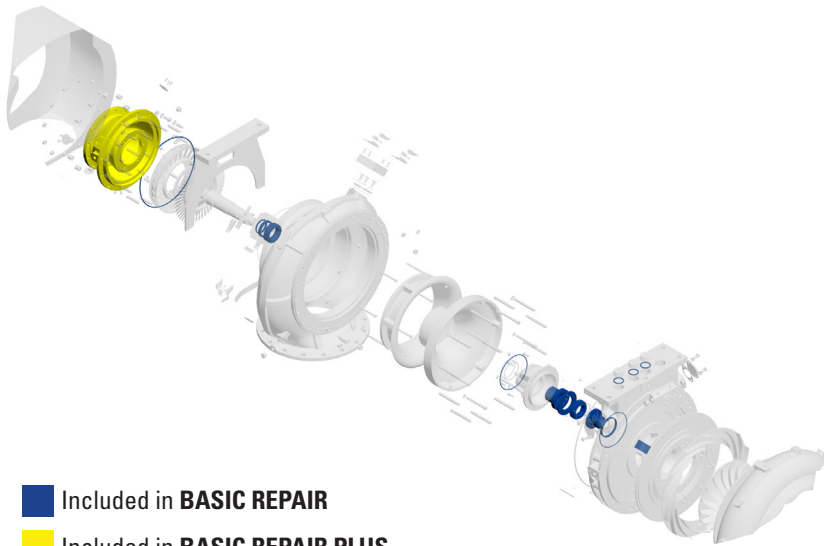

ABB 3600 & G3600 Turbocharger Repair Options

- Included in **BASIC REPAIR**
- Included in **BASIC REPAIR PLUS**