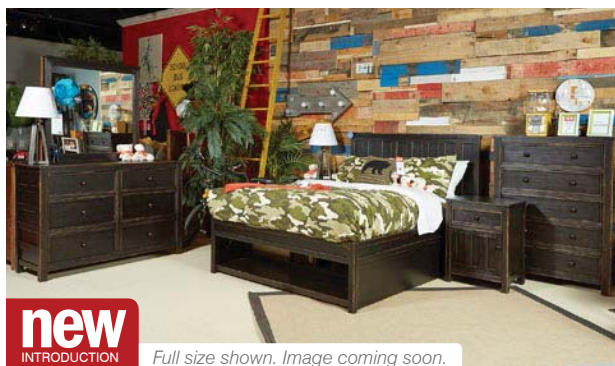

Storage not included.

B521 JAYSOM

Twin Panel Headboard, Footboard, Rails, Dresser & Mirror

-21-26-53-52-83

-45 Chest

-91 Night Stand

new
INTRODUCTION

Full size shown. Image coming soon.