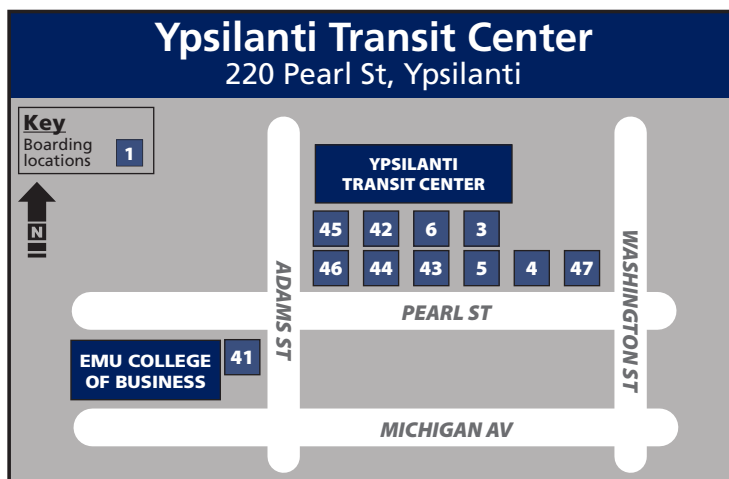

Coming Soon

MAY 2016 BOARDING LOCATIONS

TheRide operates two transit centers. In Ann Arbor most routes originate at the Blake Transit Center and in Ypsilanti most routes originate at the Ypsilanti Transit Center.

SOCIAL SERVICES

American Red Cross	5A/5D
Catholic Social Services	5A/5D
Center for Independent Living	6
Community Action Network	24
County Human Services	5A/5B/5C,6
County Towner Center	44
Peace Neighborhood Ctr	32A,60
Women's Center of Southeast MI	28,30,32A
Washtenaw United Way	24

OTHER TRANSPORTATION

AirRide	(See BTC)
Amtrak	21,22,65
Greyhound Station	(See BTC)
Megabus	62

UNIVERSITIES/COLLEGES

Cleary University	22,23,65
Concordia University	3
Eastern Michigan University	3,4,5A/5D,41
Halle Library	4,5A/5D,41
McKenny Hall	4,5A/5D,41
Pease Auditorium	4,5A/5D,41
Pierce Hall	4,5A/5D,41
Pray-Harrold Hall	41
Student Center	41
University of Michigan (U-M)	
Central Campus	3,4B,5,6,23,32B, 60,62,63,65
Central Campus Transit Ctr (CCTC)	
Hill Auditorium	4B,23,32B,60,62, 63,65
Libraries (Hatcher/Shapiro)	4B,23,62,65
Michigan League	62
Michigan Union	(see CCTC)
Power Center	6,62
Medical Campus/Hospital	4B,23,32B,60, 62,63,65
Cancer/Geriatric Ctr	3,4A,23,32B,60, 63,64
Mott Hospital	23,63
Taubman Center	4A,23,32B,60,63,64
North Campus	23,63
Duderstadt Center	3,22,23,66
Pierpont Commons	22,66
South/Athletic Campus	22,66
Crisler Arena	6,24,25,26,62,64
Michigan Stadium	24,25,26,64
Yost Ice Arena	24,25,26,64
Wolverine Tower	6,62
Washtenaw Community College	6,24,62
(Main Campus)	3,24

TheRide operates two transit centers. In Ann Arbor most routes originate at the Blake Transit Center and in Ypsilanti most routes originate at the Ypsilanti Transit Center.

Most buses at both transit centers leave at :03, :18, :33, or :48 minutes past the hour to coordinate transfers.