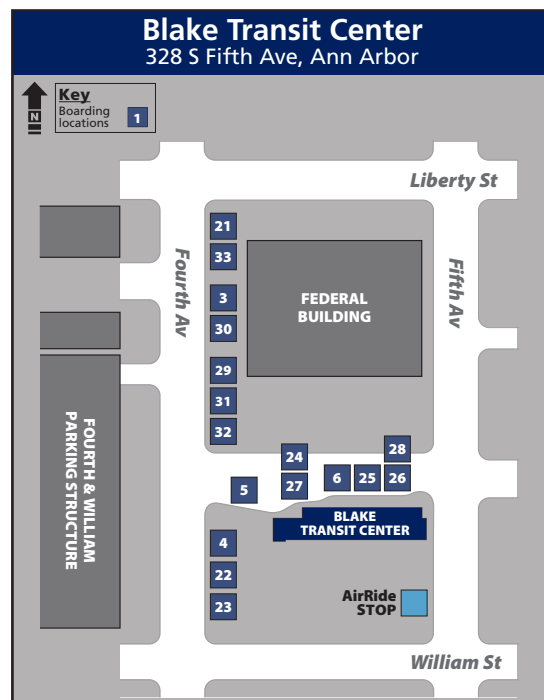

**GET
READY!**

ROUTE NAMES & NUMBERS for May 2016 Service Expansion

Routes through April 30, 2016	NEW ROUTES Starting May 1, 2016 your new route(s) will be:
1	22 Pontiac - Dhu Varren
1U	63 U-M - Pontiac
2A/2B	23 Plymouth
2C	65 U-M - Downtown - Green
3	3 Huron River
4	4 Washtenaw (no change)
5	5 Packard (no change)
6	6 Ellsworth (no change)
7	24 S. Main - East
8	28 Pauline
9	30 Jackson 31 Dexter
609	60 U-M - Dexter
10	42 Forest - MacArthur 43 E. Michigan Ave
11	43 E. Michigan Ave 45 Grove 47 Harriet - W. Michigan Ave
12	29 Liberty 32 Miller - Skyline - W. Stadium
13	33 Newport
14	64 Geddes - E. Stadium
15	26 Scio Church 27 W. Stadium - Oak Valley
16	25 Ann Arbor - Saline Rd
17	21 Amtrak - Depot St
18	32 Miller - Skyline - W. Stadium
20	44 Ecorse - Tyler 45 Grove 68 Harris - Ford NEW ROUTE!
22	66 Carpenter - Huron Pkwy
33	41 EMU College of Business Shuttle
36	62 U-M - State
46	46 Huron - Textile (no change)
67	67 Platt - Michigan Ave (no change)
710	91 ExpressRide - Chelsea
711	92 ExpressRide - Canton
787	98 AirRide

Coming Soon

MAY 2016 BOARDING LOCATIONS

TheRide operates two transit centers. In Ann Arbor most routes originate at the Blake Transit Center and in Ypsilanti most routes originate at the Ypsilanti Transit Center.

SHOPPING CENTERS/AREAS

Ann Arbor	
Downtown Ann Arbor	3,4,5,6,21,22,23,24,25,26, 27 28,29,30,31,32, 33,60,65
Arbor Hills S.C.	4
Arborland S.C.	4,24,66
Briarwood Mall	6,24,62(evenings)
Colonnade S.C.	24,25
Cranbrook S.C.	24,25
Kerrytown	21,22,32,33,65
Maple Village S.C.	31,32A,60
Plymouth Mall/Traver Village	22,23,65
Westgate S.C.	28,30,32A
W. Stadium area	28,29,30,32A
Ypsilanti	
Downtown Ypsilanti	3,4,5A/5D,6A/6B,41,42,43,44, 45,46,47
Depot Town area	42
Gault Village	45,68
Other Areas	
Carpenter Road area	5,6,66,67
Glencoe Crossing	4,24
Lakewood S.C.	45
Jackson Rd area	30
Oak Valley Center	25,27
Paint Creek Crossing	46
Pittsfield Place	25,27
Roundtree Shopping Ctr	6,47
State Street Crossing	67