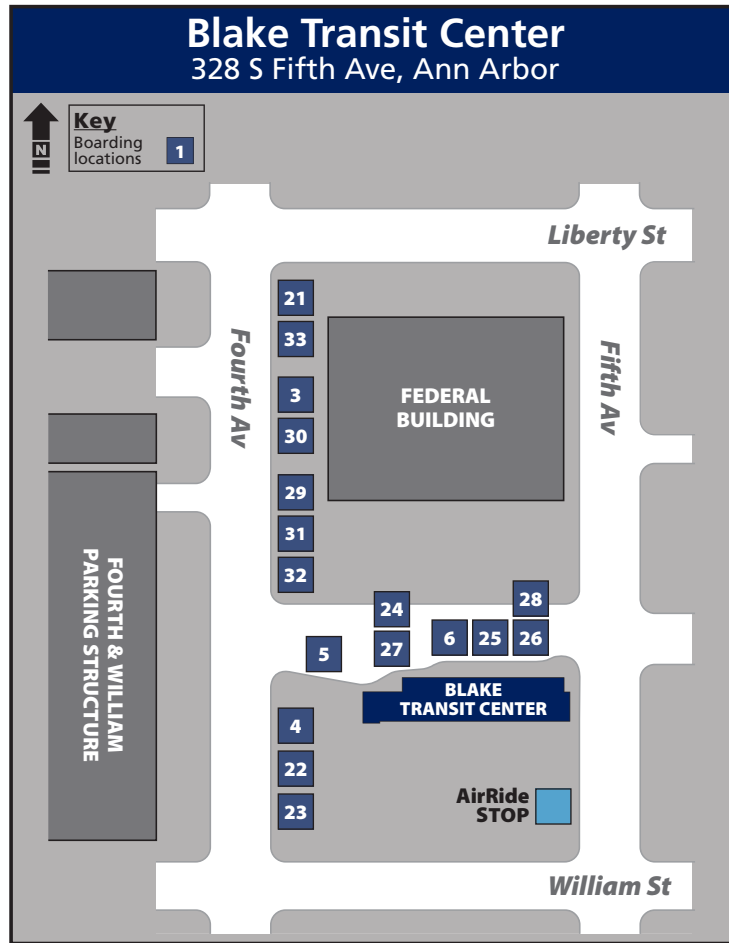

SHOPPING CENTERS/AREAS

Ann Arbor	
Downtown Ann Arbor	3,4,5,6,21,22,23,24,25,26, 27 28,29,30,31,32, 33,60,65
Arbor Hills S.C.	4
Arborland S.C.	4,24,66
Briarwood Mall	6,24,62(evenings)
Colonnade S.C.	24,25
Cranbrook S.C.	24,25
Kerrytown	21,22,32,33,65
Maple Village S.C.	31,32A,60
Plymouth Mall/Traver Village	22,23,65
Westgate S.C.	28,30,32A
W. Stadium area	28,29,30,32A
Ypsilanti	
Downtown Ypsilanti	3,4,5A/5D,6A/6B,41,42,43,44, 45,46,47
Depot Town area	42
Gault Village	45,68
Other Areas	
Carpenter Road area	5,6,66,67
Glencoe Crossing	4,24
Lakewood S.C.	45
Jackson Rd area	30
Oak Valley Center	25,27
Paint Creek Crossing	46
Pittsfield Place	25,27
Roundtree Shopping Ctr	6,47
State Street Crossing	67

SOCIAL SERVICES

American Red Cross	5A/5D
Catholic Social Services	5A/5D
Center for Independent Living	6
Community Action Network	24
County Human Services	5A/5B/5C,6
County Towner Center	44
Peace Neighborhood Ctr	32A,60
Women's Center of Southeast MI	28,30,32A
Washtenaw United Way	24

OTHER TRANSPORTATION

AirRide	(See BTC)
Amtrak	21,22,65
Greyhound Station	(See BTC)
Megabus	62

UNIVERSITIES/COLLEGES

Cleary University	22,23,65
Concordia University	3
Eastern Michigan University	3,4,5A/5D,41
Halle Library	4,5A/5D,41
McKenny Hall	4,5A/5D,41
Pease Auditorium	4,5A/5D,41
Pierce Hall	4,5A/5D,41
Pray-Harrold Hall	41
Student Center	41
University of Michigan (U-M)	
Central Campus	3,4B,5,6,23,32B, 60,62,63,65
Central Campus Transit Ctr (CCTC)	
Hill Auditorium	4B,23,32B,60,62, 63,65
Libraries (Hatcher/Shapiro)	4B,23,62,65
Michigan League	62
Michigan Union	(see CCTC)
Power Center	6,62
Medical Campus/Hospital	4B,23,32B,60, 62,63,65
Cancer/Geriatric Ctr	3,4A,23,32B,60, 63,64
Mott Hospital	23,63
Taubman Center	4A,23,32B,60,63,64
North Campus	23,63
Duderstadt Center	3,22,23,66
Pierpont Commons	22,66
South/Athletic Campus	22,66
Crisler Arena	6,24,25,26,62,64
Michigan Stadium	24,25,26,64
Yost Ice Arena	24,25,26,64
Wolverine Tower	6,62
Washtenaw Community College	6,24,62
(Main Campus)	3,24