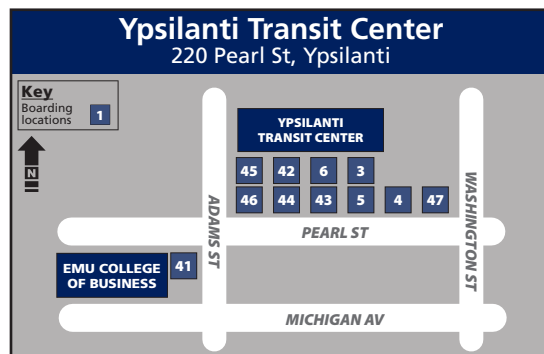

**GET
READY!**

ROUTE NAMES & NUMBERS for May 2016 Service Expansion

Routes through April 30, 2016	NEW ROUTES Starting May 1, 2016 your new route(s) will be:
1	22 Pontiac - Dhu Varren
1U	63 U-M - Pontiac
2A/2B	23 Plymouth
2C	65 U-M - Downtown - Green
3	3 Huron River
4	4 Washtenaw (no change)
5	5 Packard (no change)
6	6 Ellsworth (no change)
7	24 S. Main - East
8	28 Pauline
9	30 Jackson 31 Dexter
609	60 U-M - Dexter
10	42 Forest - MacArthur 43 E. Michigan Ave
11	43 E. Michigan Ave 45 Grove 47 Harriet - W. Michigan Ave
12	29 Liberty 32 Miller - Skyline - W. Stadium
13	33 Newport
14	64 Geddes - E. Stadium
15	26 Scio Church 27 W. Stadium - Oak Valley
16	25 Ann Arbor - Saline Rd
17	21 Amtrak - Depot St
18	32 Miller - Skyline - W. Stadium
20	44 Ecorse - Tyler 45 Grove 68 Harris - Ford NEW ROUTE!
22	66 Carpenter - Huron Pkwy
33	41 EMU College of Business Shuttle
36	62 U-M - State
46	46 Huron - Textile (no change)
67	67 Platt - Michigan Ave (no change)
710	91 ExpressRide - Chelsea
711	92 ExpressRide - Canton
787	98 AirRide

Coming Soon

MAY 2016 BOARDING LOCATIONS

TheRide operates two transit centers. In Ann Arbor most routes originate at the Blake Transit Center and in Ypsilanti most routes originate at the Ypsilanti Transit Center.

TheRide operates two transit centers. In Ann Arbor most routes originate at the Blake Transit Center and in Ypsilanti most routes originate at the Ypsilanti Transit Center.

Most buses at both transit centers leave at :03, :18, :33, or :48 minutes past the hour to coordinate transfers.