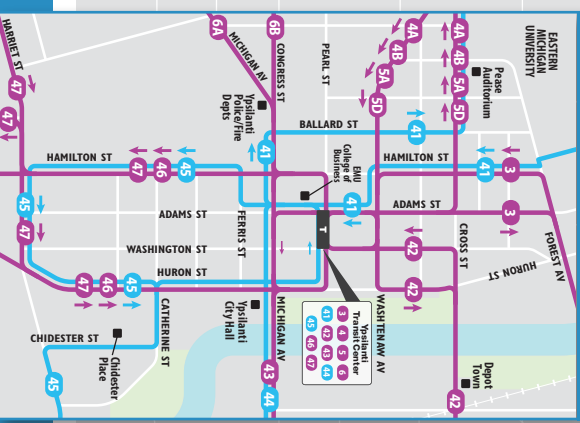

Coming Soon

MAY 2016 BOARDING LOCATIONS

TheRide operates two transit centers. In Ann Arbor most routes originate at the Blake Transit Center and in Ypsilanti most routes originate at the Ypsilanti Transit Center.

Most buses at both transit centers leave at :03, :18, :33, or :48 minutes past the hour to coordinate transfers.

*Boarding locations at both transit centers are subject to change.

Version 1: 4/1/15

**GET
READY!**

SYSTEM MAP for May 2016 Service Expansion

Downtown Ann Arbor & U-M Campuses

Downtown Ypsilanti & EMU Campuses

Blue routes are shown as colored lines on the system map. To plan your trip, locate your starting point, destination, and the bus route nearest to both on the map. If the bus route nearest your starting point does not go to your destination, you may transfer to another route. See individual route maps and time schedules for detailed information. Route information is also available by calling 996-0400 or by visiting TheRide.org.

TheRide operates two transit centers. In Ann Arbor most routes originate at the Blake Transit Center and in Ypsilanti most routes originate at the Ypsilanti Transit Center.

Most buses at both transit centers leave at :03, :18, :33, or :48 minutes past the hour to coordinate transfers.