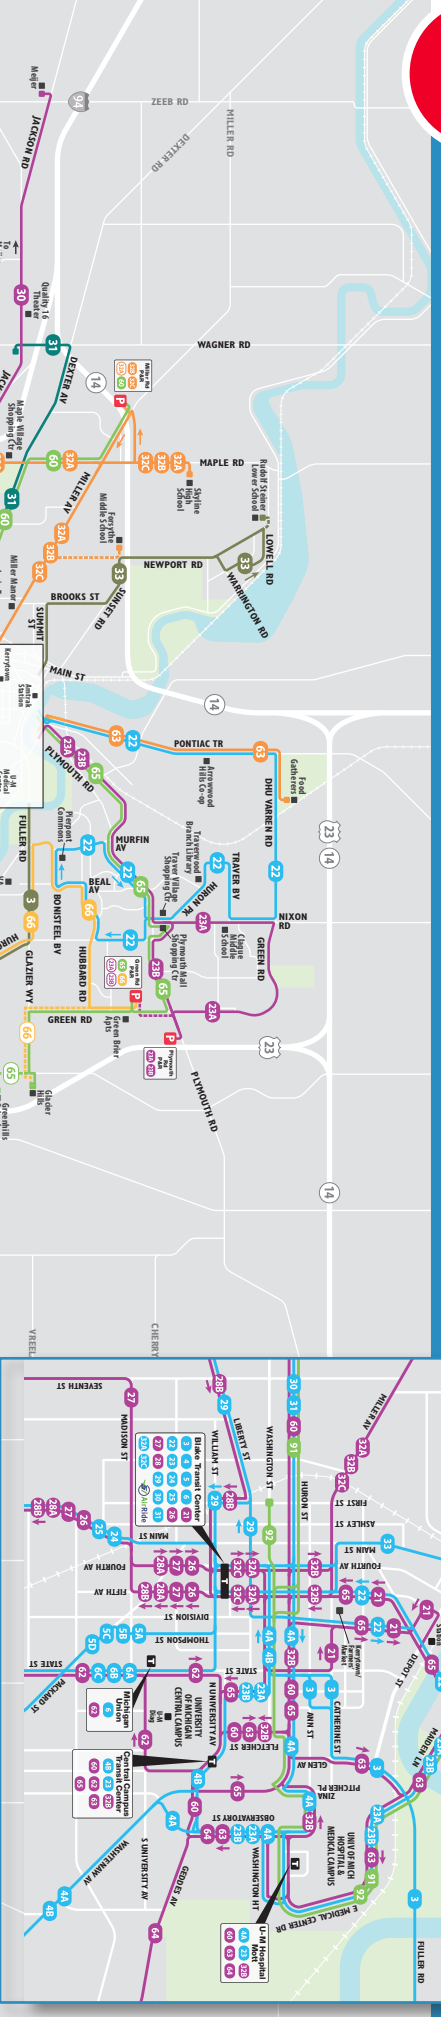

Coming Soon

MAY 2016 BOARDING LOCATIONS

TheRide operates two transit centers. In Ann Arbor most routes originate at the Blake Transit Center and in Ypsilanti most routes originate at the Ypsilanti Transit Center.

Most buses at both transit centers leave at :03, :18, :33, or :48 minutes past the hour to coordinate transfers.

*Boarding locations at both transit centers are subject to change.

Version 1: 4/1/15

**GET
READY!**

SYSTEM MAP for May 2016 Service Expansion

Downtown Ann Arbor & U-M Campuses

Downtown Ypsilanti & EMU Campuses

Blue routes are shown as colored lines on the system map. To plan your trip, locate your starting point, destination, and the bus route nearest to both on the map. If the bus route nearest your starting point does not go to your destination, you may transfer to another route. See individual route maps and time schedules for detailed information. Route information is also available by calling 996-0400 or by visiting TheRide.org.