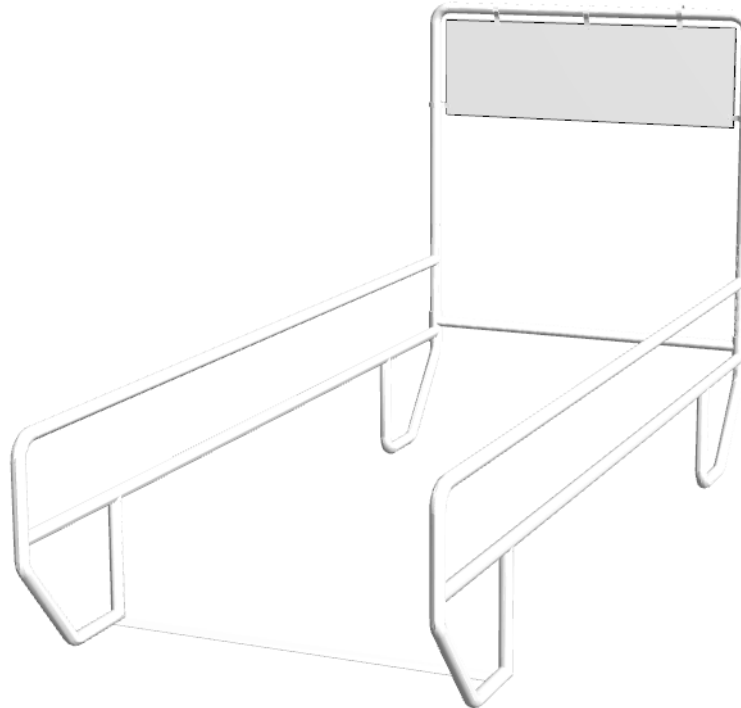

Double Cart Corral

-60" wide and 12' long

- Holds 24-30 average size carts

-Standard with aluminum sign

- Folds to 8" wide and 17' long

-Ships completely assembled

101 n first street
Bates City, Missouri
64011