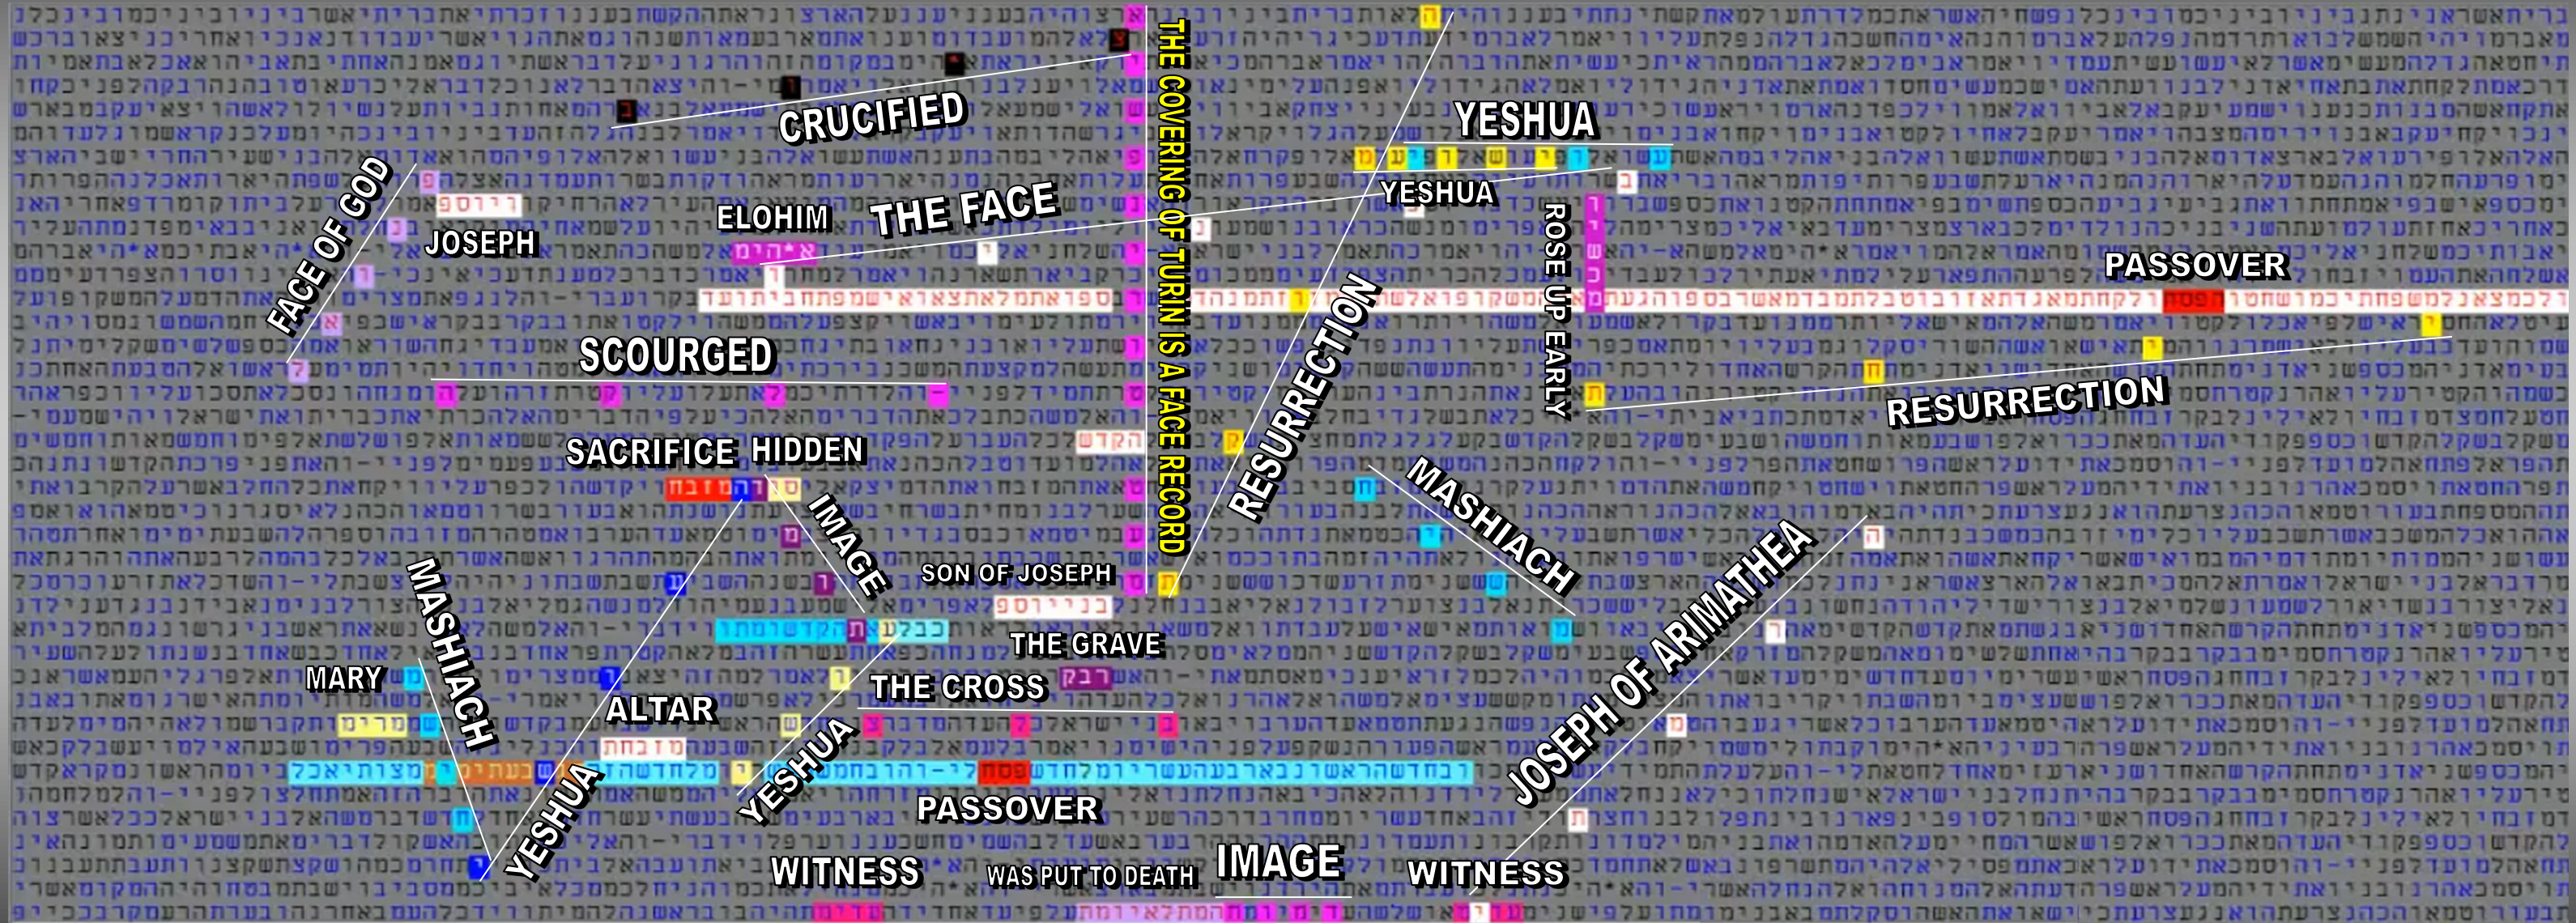

# THE SHROUD OF TURIN

## Bible Code Matrix of End Time Prophecy

© MATTHEW WRIGHT MINISTRIES  
Graphic layout by Luis B. Vega

RESOURCES  
[youtube.com/user/TheMatt71269](https://www.youtube.com/user/TheMatt71269)  
[biblecodenow1@gmail.com](mailto:biblecodenow1@gmail.com)  
[biblecodenow.com](http://biblecodenow.com)  
[facebook.com/groups/code searcher](https://www.facebook.com/groups/code searcher)

SCRIPTURE SOURCE(S)  
 Old & New Testament  
 TorahSoft

FOR AN EXPLANATION - STUDY OF THE CHART CODE MATRIX, VISIT THE YOUTUBE CHANNEL VIDEO SERIES.

**WIDTH: 7033 CENTER: 24959**