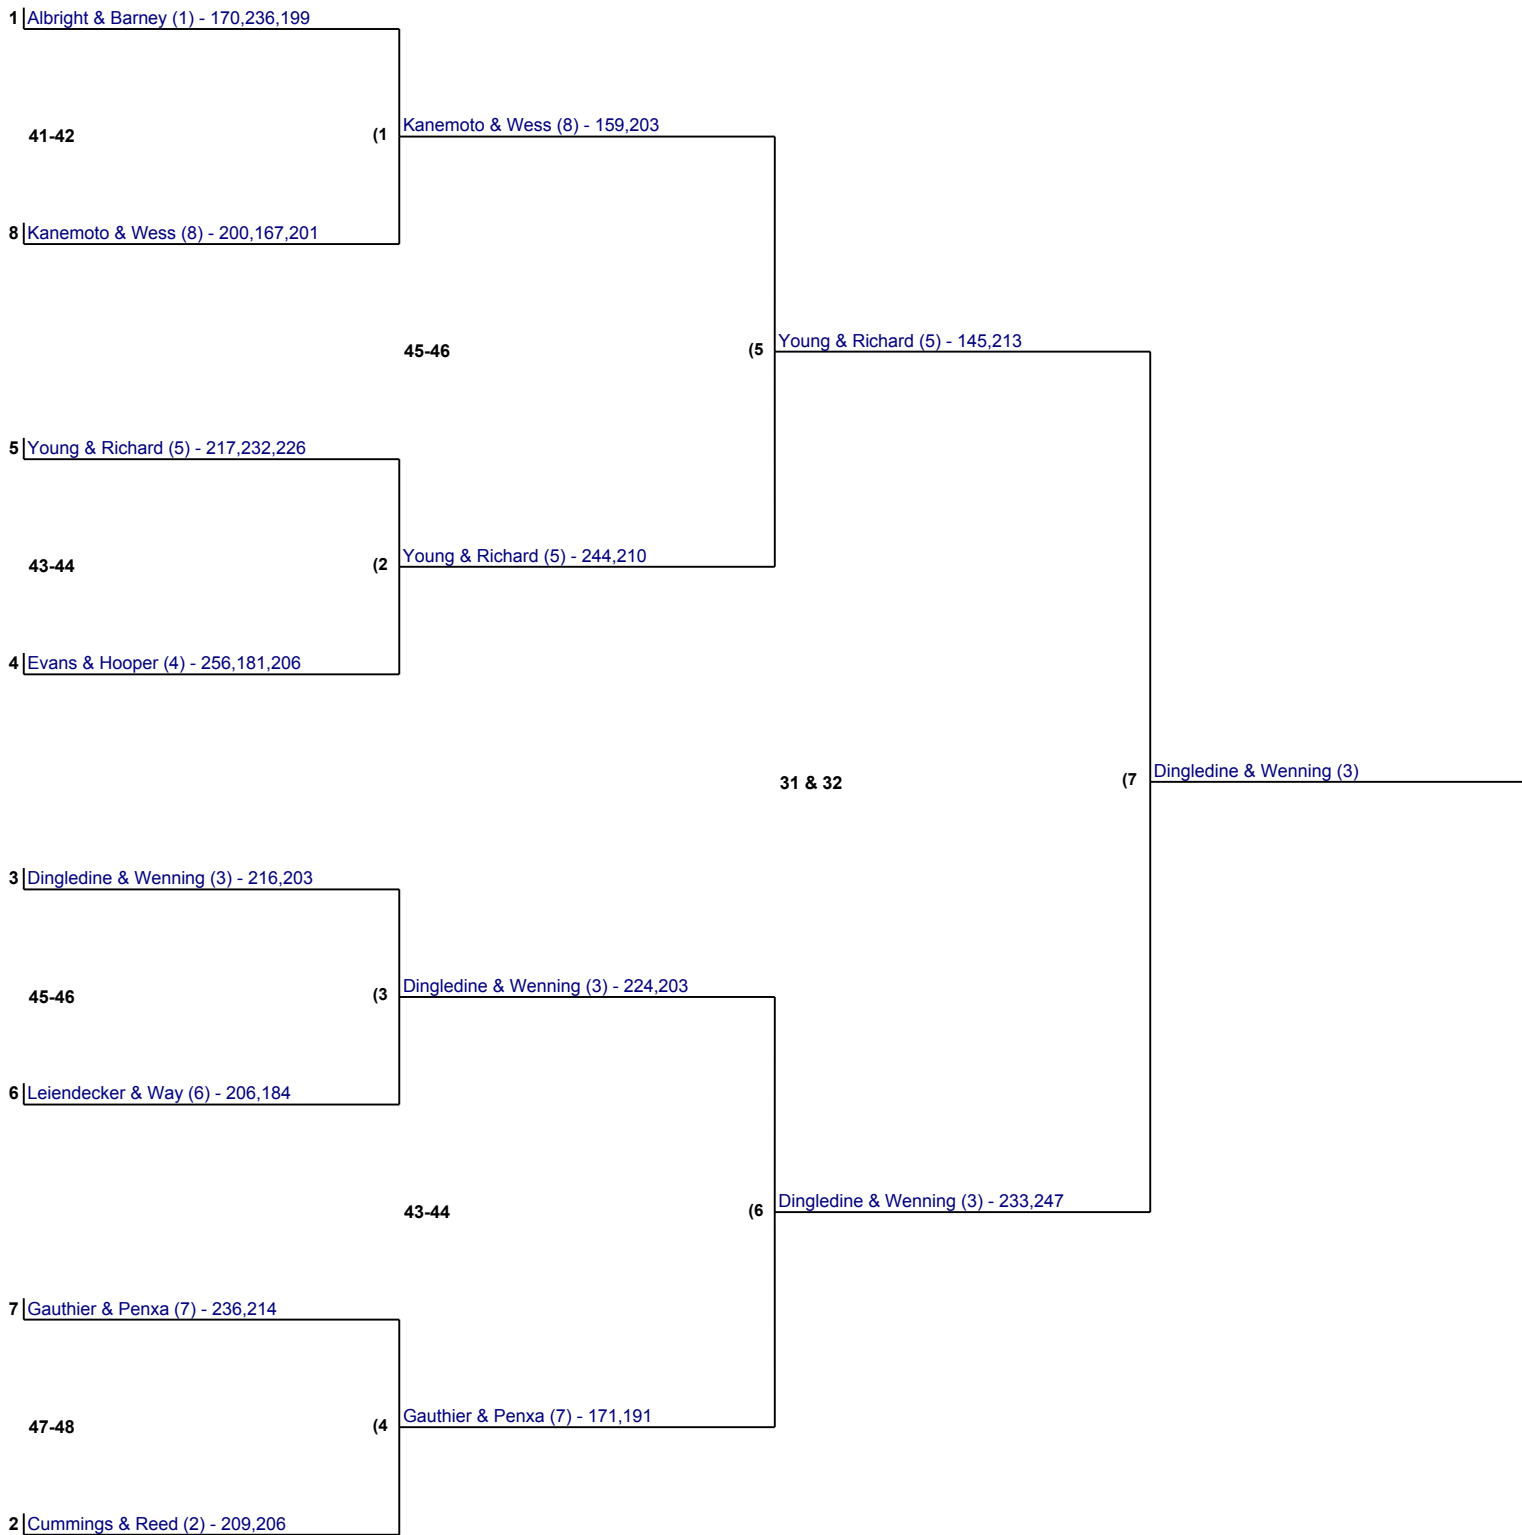

2013 JTBA Youth Doubles - 4/14/2013 GIRLS Division

1	245	Kelly Bishop
2	447	Kelly Bishop
3	645	Jenna Wenning
4	840	Amanda Wess
5	1057	Courtney Dingledine
6	1272	Jenna Wenning

Tournament Average = 197 (47352 Pins, 240 Games)

* Includes Bracket Elimination Scores

2013 JTBA Youth Doubles Girls