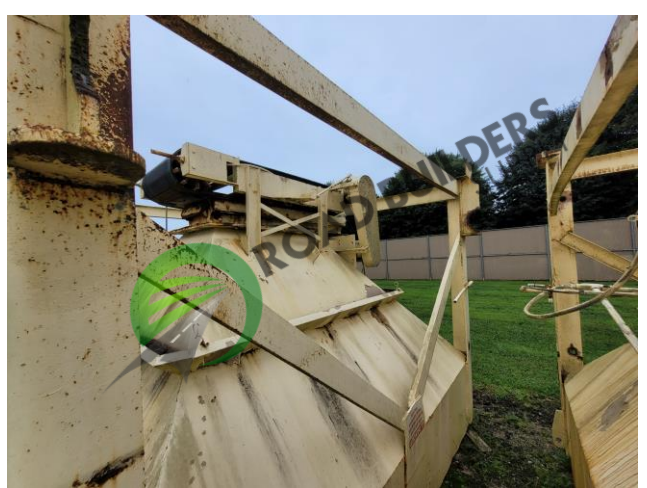

CF037 (5) Cold Feed Bins

ID: CF037

Details:

- (5) Cold Feed Bins
- 10'W x 10'L x 8'H
- 3HP DC Drives

- All equipment subject to prior sale.
- RBS strives to ensure the accuracy of all listings, but all listings are "as-is, where-is," with no implied warranty.
- All buyers are encouraged to inspect equipment personally to verify accuracy.
- All information contained in this listing sheet is confidential. It is the property of RBS and is not to be shared.
- Road Builders Supply, LLC accepts no liability for the accuracy of the above listing.

Sales:

1950 East Greyhound Pass #18
Toll Free: 866-249-6335

www.RoadBuildersSupply.com

**NATIONAL ASPHALT
PAVEMENT ASSOCIATION**

Call us for Facility painting, new plant equipment, used plant equipment, plant service, and Parts!