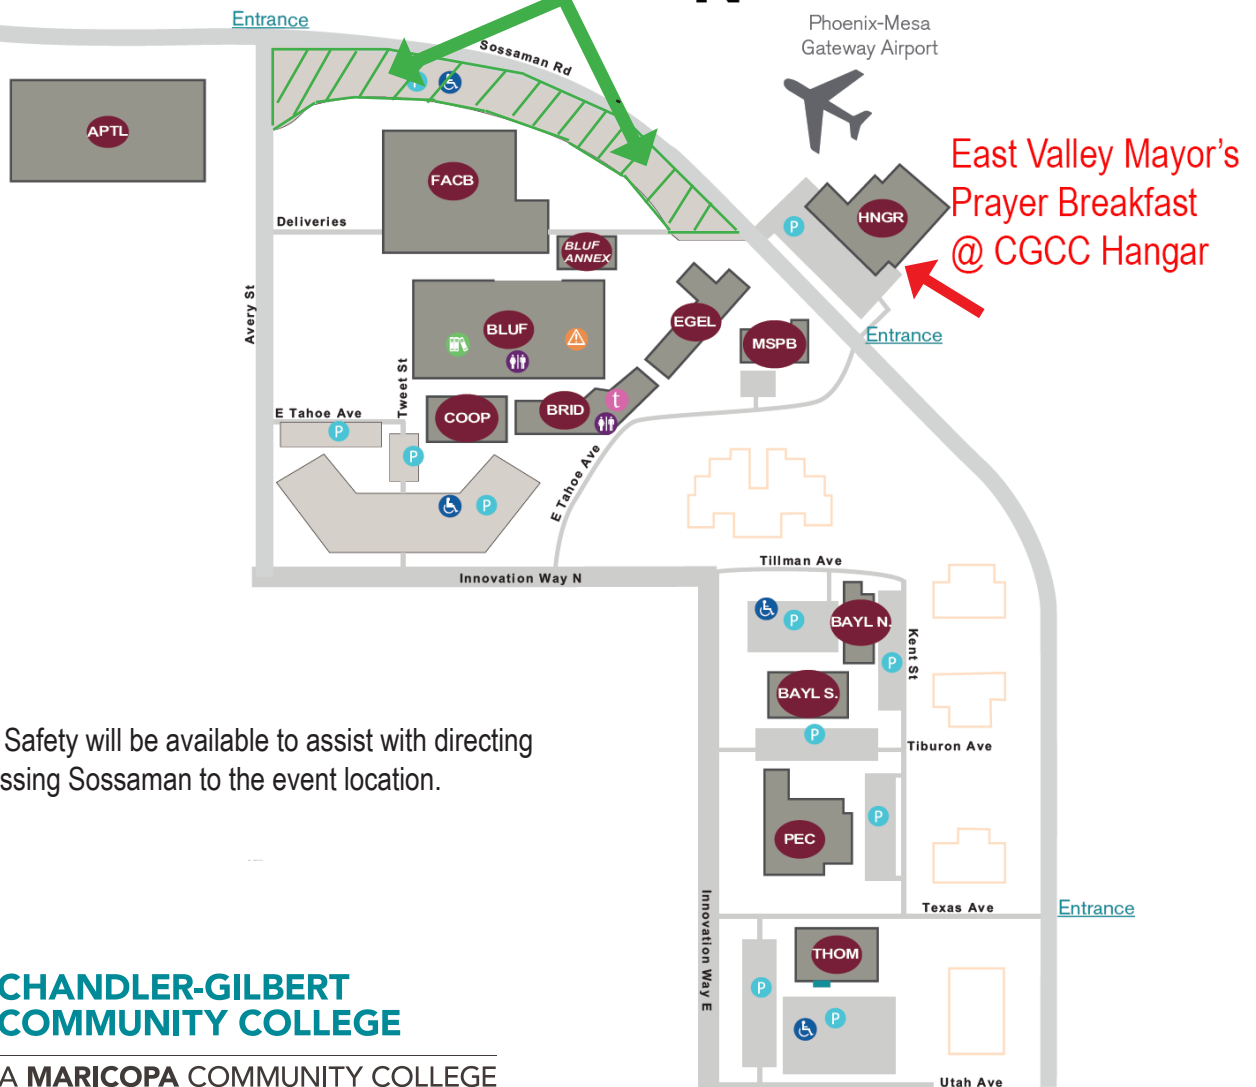

Driving Directions:

Loop 202 Santan Freeway from East:

Exit Hawes Road (Exit #34)
South on Hawes to Ray Road
West onto Ray Road
Turn South onto Sossaman Road
Follow Sossaman South to CGCC

Loop 202 Santan Freeway from West:

Exit PowerRoad (Exit #36)
Turn East onto Ray Road
Turn left onto Sossaman Road
Follow Sossaman South to CGCC

US 60 (Superstition Freeway)

Merge South onto Loop 202:

Exit Hawes Road (Exit #34)
South on Hawes to Ray Road
West onto Ray Road
Turn South onto Sossaman Road
Follow Sossaman South to CGCC

Reserved Event Parking Available Here

Williams Campus

CGCC Public Safety will be available to assist with directing traffic and crossing Sossaman to the event location.

**CHANDLER-GILBERT
COMMUNITY COLLEGE**