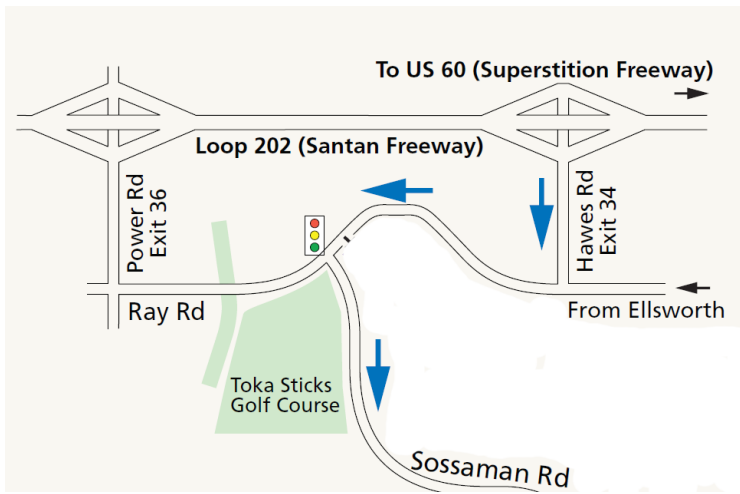

Driving Directions:

Loop 202 Santan Freeway from East:

Exit Hawes Road (Exit #34)
South on Hawes to Ray Road
West onto Ray Road
Turn South onto Sossaman Road
Follow Sossaman South to CGCC

Loop 202 Santan Freeway from West:

Exit PowerRoad (Exit #36)
Turn East onto Ray Road
Turn left onto Sossaman Road
Follow Sossaman South to CGCC

US 60 (Superstition Freeway)

Merge South onto Loop 202:

Exit Hawes Road (Exit #34)
South on Hawes to Ray Road
West onto Ray Road
Turn South onto Sossaman Road
Follow Sossaman South to CGCC

Reserved Event Parking Available Here

Williams Campus

CGCC Public Safety will be available to assist with directing traffic and crossing Sossaman to the event location.

**CHANDLER-GILBERT
COMMUNITY COLLEGE**