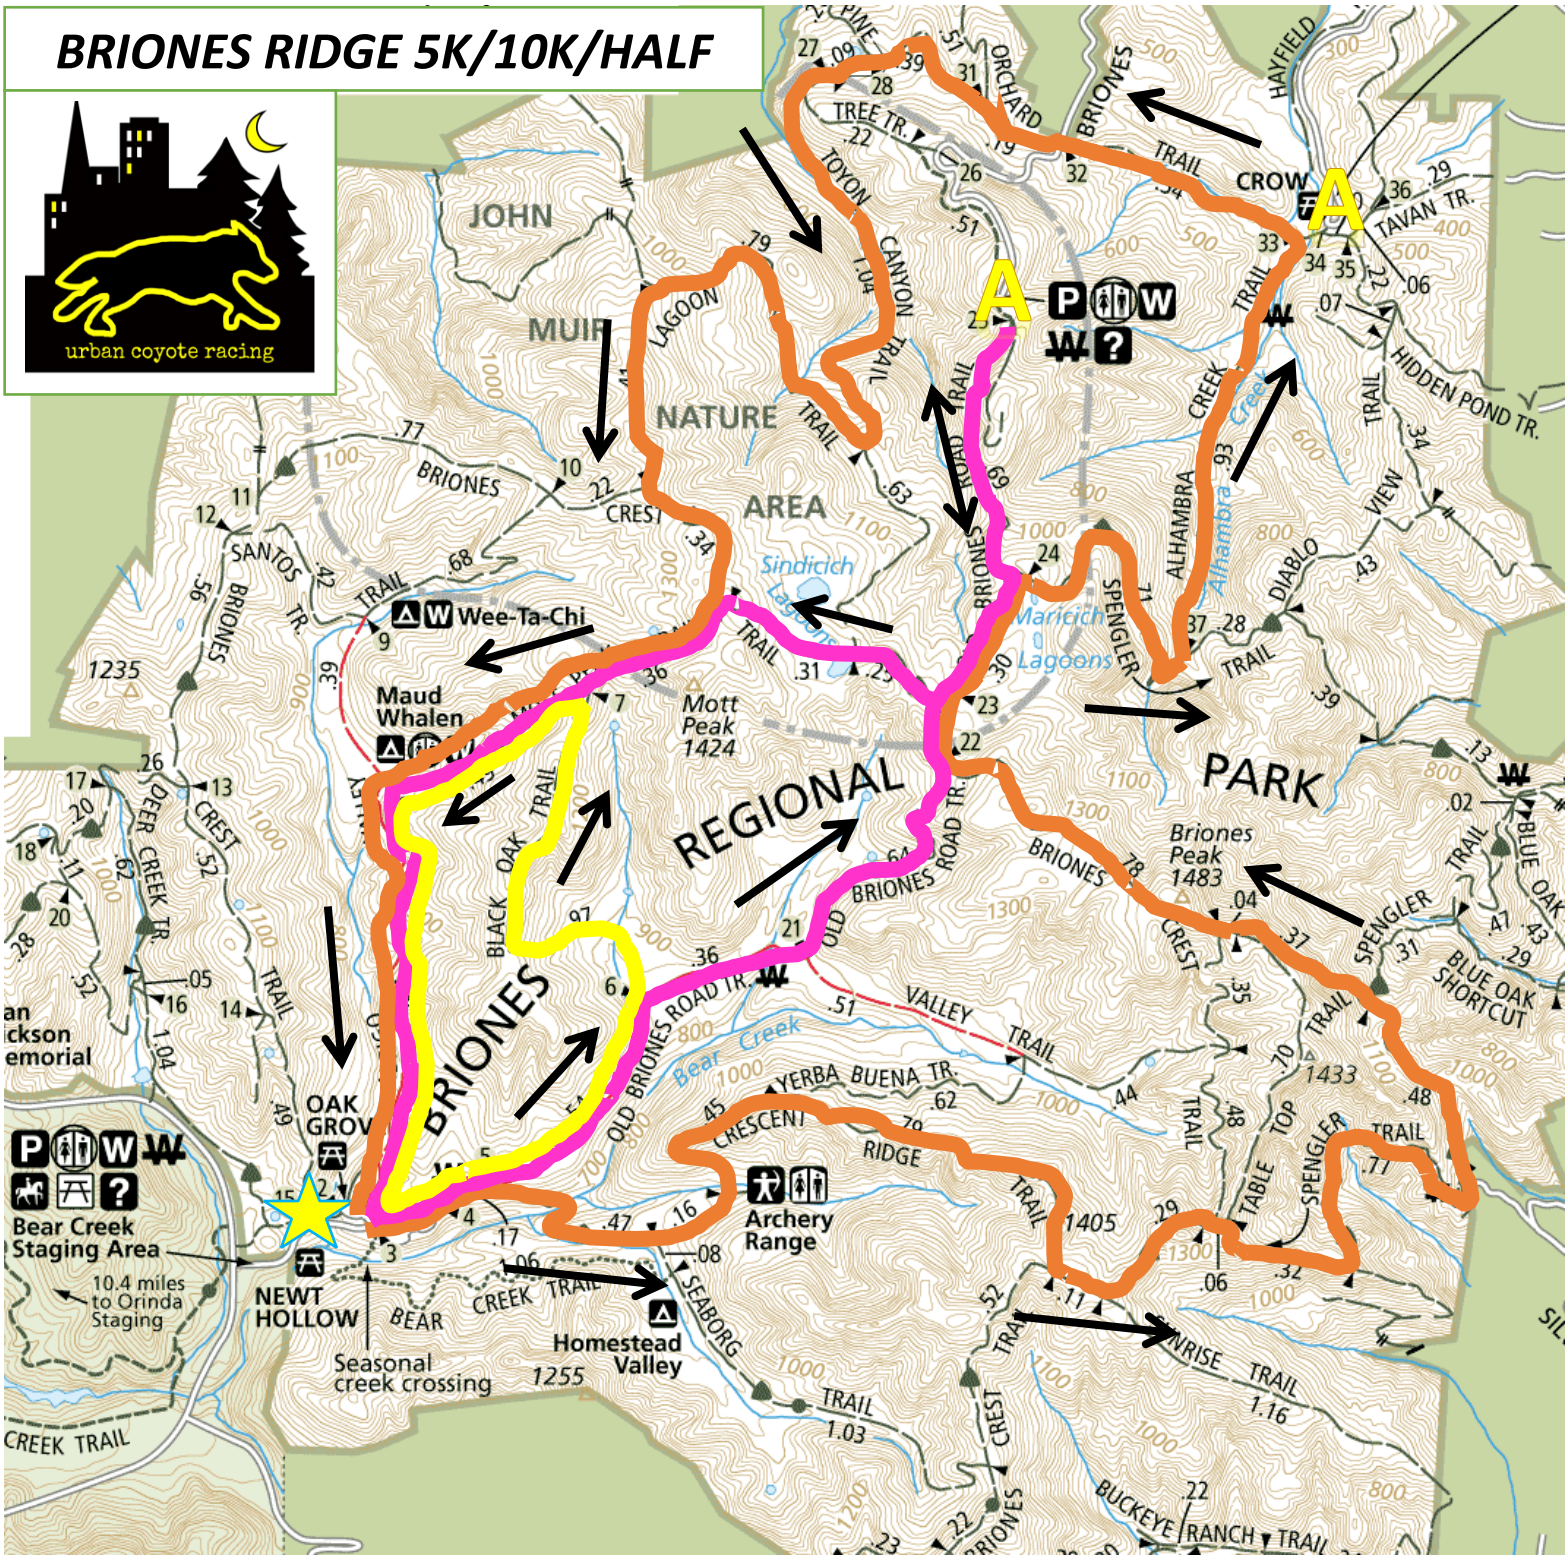

BRIONES RIDGE 5K/10K/HALF

5K – **YELLOW** LOOP

10K – **PINK** LOOP

HALF MARATHON – **ORANGE** LOOP

Start/Finish

Aid Station