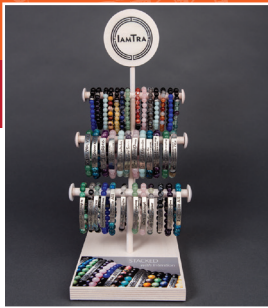

## Display options for lamTra

### Necklace display

#20 - Necklace opening order: 24 necklaces, display, 2 free	\$222
#21 - Necklace display	\$30

### Candle displays

#239 - Shadow candle opening order: 4 styles/6 each, display, 6 free	\$388
#240 - Shadow candle display	\$100
#1010 - Tealight display	\$30
#1011 - Tealight opening order: 3 styles/6 each, display, 3 free	\$111
#1012 - Tealight opening order: 6 styles/3 each, display, 3 free	\$111