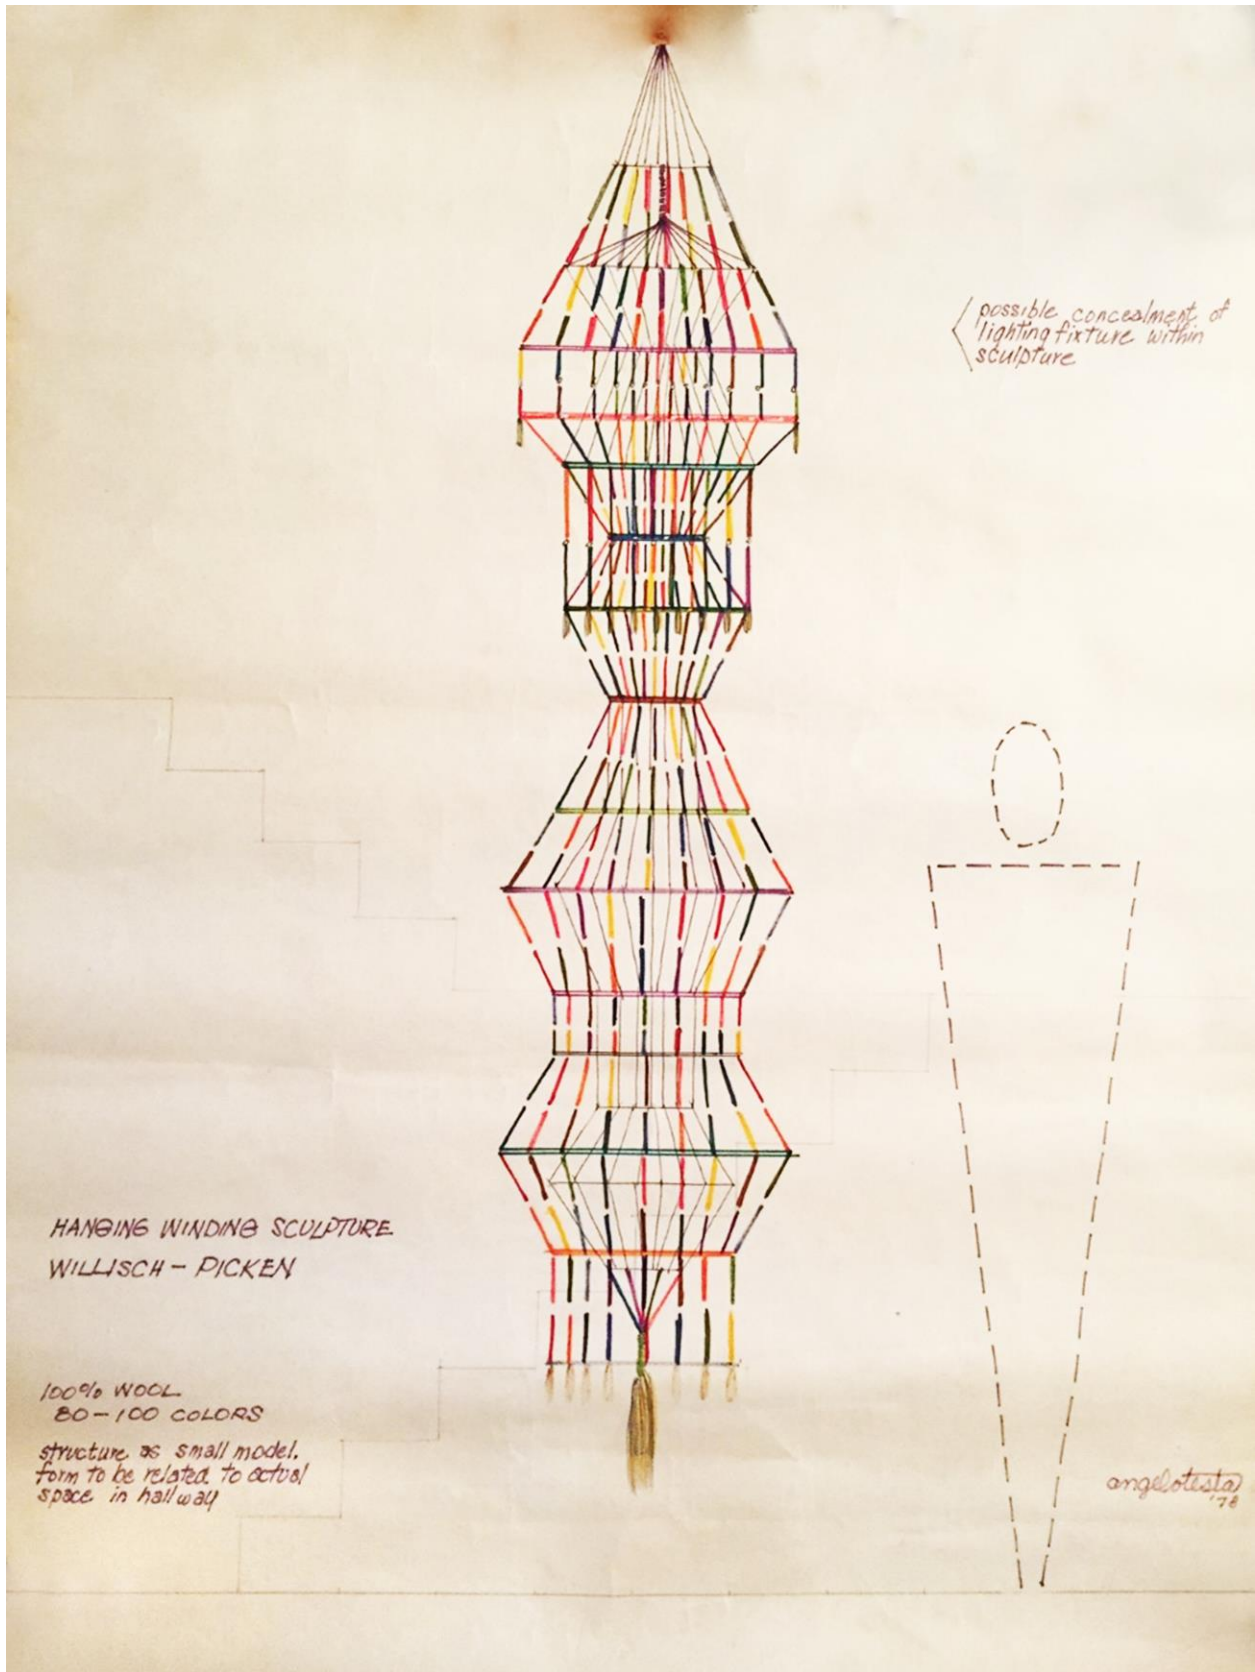

Angelo Testa Springfield, Massachusetts 1918 - 1984 Chicago, Illinois

Commercially woven casement fabric, 1987 interior design project by Marianne Willisch, (former ID faculty) at the Robert Picken Residence, Hyde Park, Chicago
The circa 1904 townhouse had been remodeled in 1951 and 1987 by Keck & Keck Architects

Hanging Winding Sculpture, 1978, for the Robert Picken Residence main stair landing
Noted on the drawing is possible concealment of light fixture within the sculpture, but not included in the final installation

Hanging Winding Sculpture installed above the main stair landing, whereabouts unknown