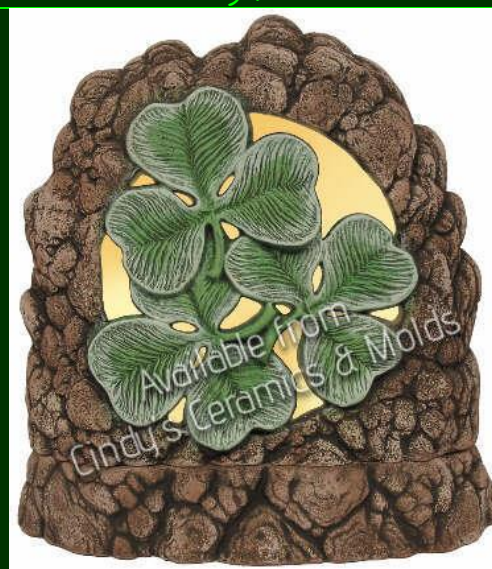

"Jimmies" Gingsy with Shamrock

8 Tall by
8 Wide

19.50