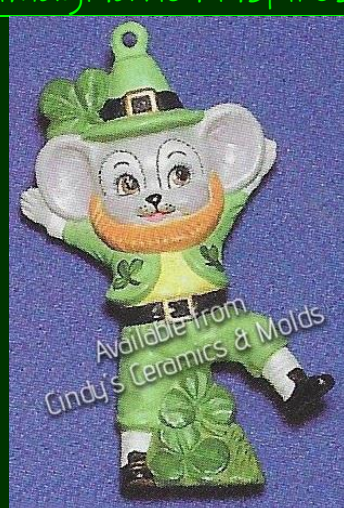

W-236

6 3/4 by  
6  
1/4

8.00

Shamrock Dish

W-237

3 3/4  
Diameter  
by 4 High

8.50

St. Patty's Day Hat

W-908

1 1/4 by 2  
1/2

4.00  
set

Eight St. Patty's Day Pins/ Magnets

G-11329

3 Tall  
1.50 each or 4.00 set

Hearts & Shamrocks

These can be attached to a multitude of our other items, used as ornaments, magnets, or whatever your imagination inspires!

A-295

3 5/8 High  
3.50

St. Patrick Boy Mouse Ornament

A-297

3 5/8 High  
3.50

Shamrock Girl Mouse Ornament

\*J-4189

Available from  
Cindy's Ceramics & Molds