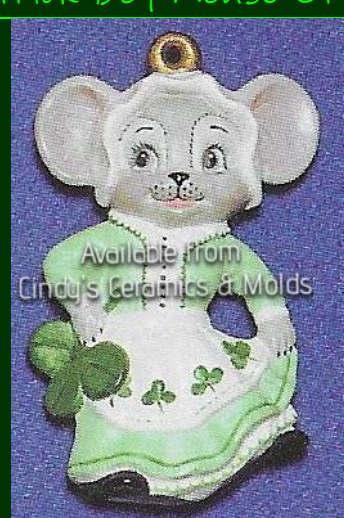

W-236

6 3/4 by  
6  
1/4

8.00

Shamrock Dish

W-237

3 3/4  
Diameter  
by 4 High

8.50

St. Patty's Day Hat

W-908

1 1/4 by 2  
1/2

4.00  
set

Eight St. Patty's Day Pins/ Magnets

G-11329

3 Tall  
1.50 each or 4.00 set

Hearts & Shamrocks

These can be attached to a multitude of our other items, used as ornaments, magnets, or whatever your imagination inspires!

A-295

3 5/8 High  
3.50

St. Patrick Boy Mouse Ornament

A-297

3 5/8 High  
3.50

Shamrock Girl Mouse Ornament

\*J-4189

Available from  
Cindy's Ceramics & Molds