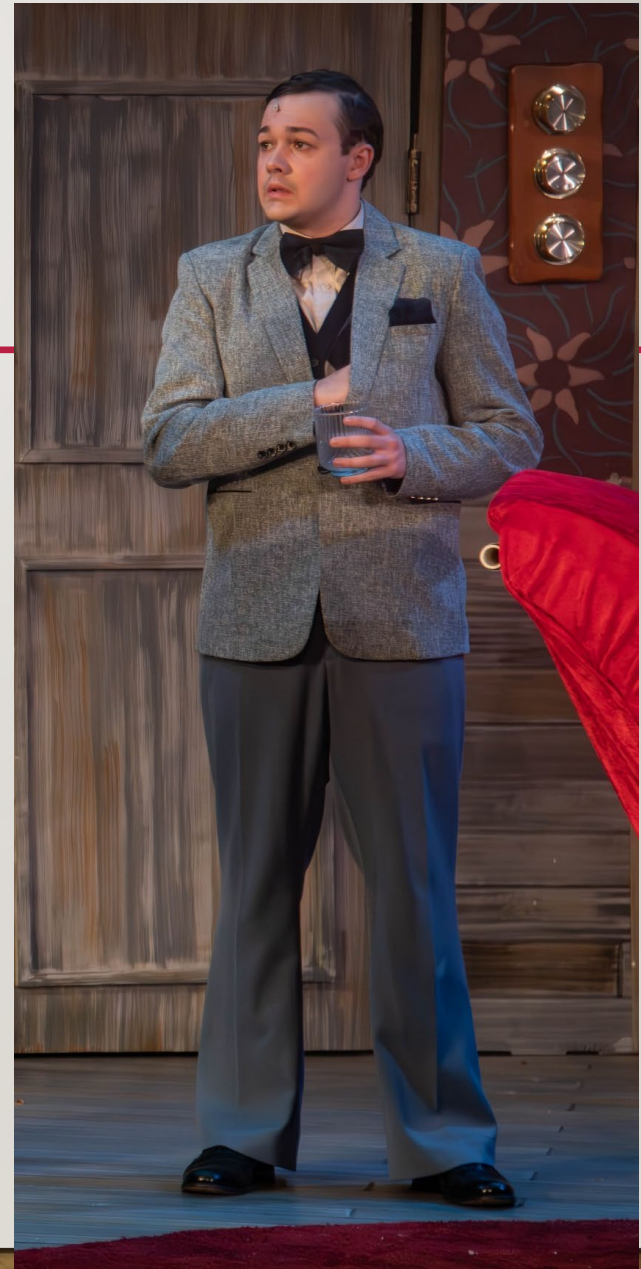

MAX – CECIL HAVERSHAM

Skylar Weaver as Max