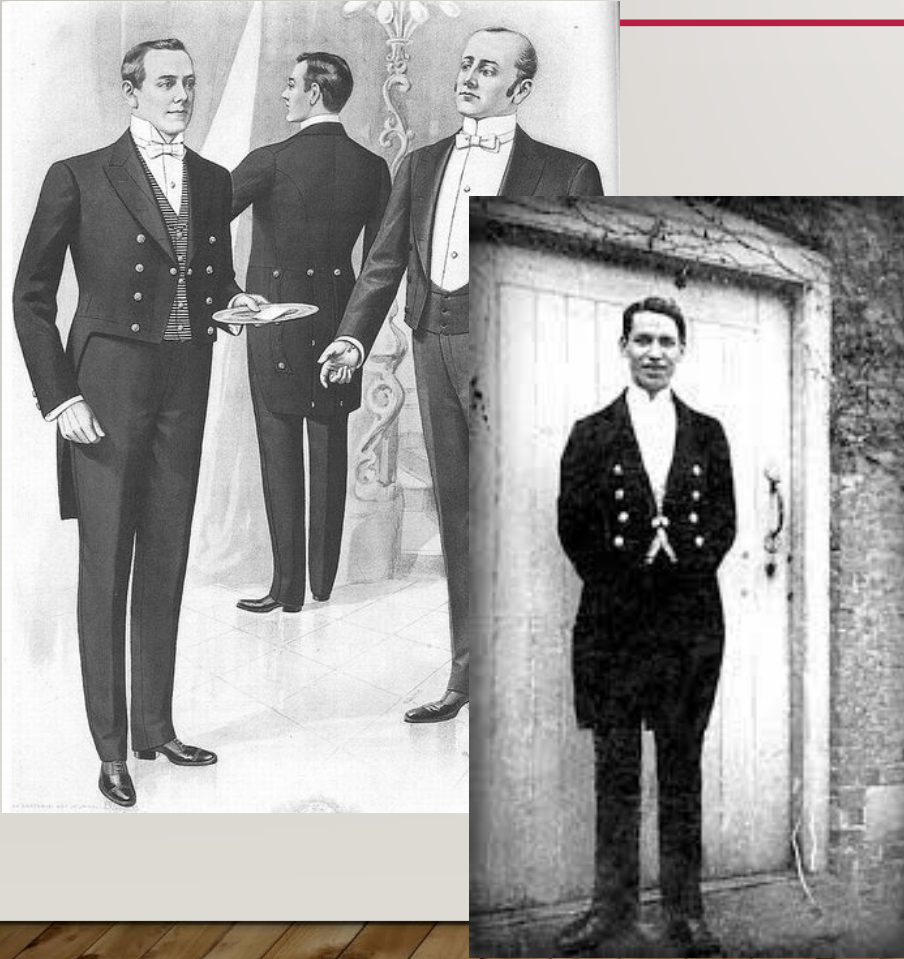

DENNIS – PERKINS

THE PLAY THAT GOES WRONG
Dennis/Perkins

Alexander Horn Nelson as Dennis