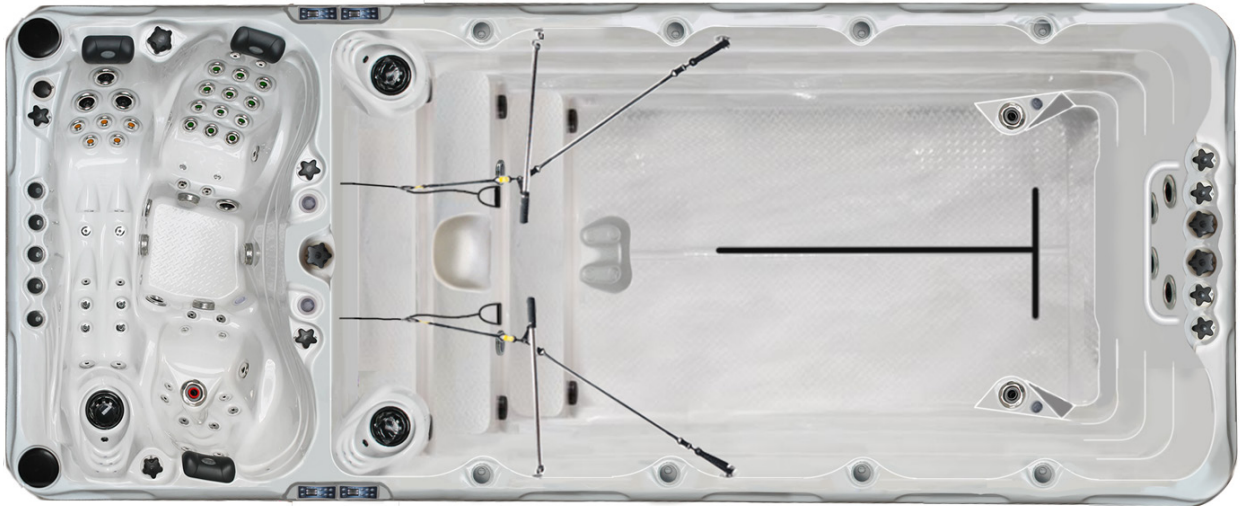

# SPiRiT

PASSION SPAS FITNESS COLLECTION

## SPECIFICATIONS / GENERAL

Dimensions L x W x H	213" x 90" x 50" / (deep is 60")
Number of Seats	2
Number of Loungers	1
Capacity in Gallons - Swim Area	2000 / 2400
Capacity in Gallons - Spa Area	240 / 240
Dry Weight in Lbs	3400 / 3600
Full Weight in Lbs	21,320 / 24,720
Shell Material	Aristech® Acrylic with Vinylester and Polyester
Synthetic Maintenance Free Cabinet	Standard
Removable Side Panels	8
Durable Support System	Stainless Steel
Everlast™ Full Floor Support Material	Polyester
High Density Urethane Insulation	Standard

## WATER SYSTEM

Total Jets	72
Water Jets, Stainless Steel	52
Air Injector Jets	8
Air Control Valve	4
Filters / Surface	(3) 50 Square Feet
Top Access Skim Filter	High-Volume Vortex Skimmer
Floor Drain	2
External Drain	2
Hi Flow Suctions	10
Water Diverter Valves	3
5" Massage Jets, Directional, Rotational and Pulsational	6
3" Directional Jets	15
2" Directional Jets	32
Ozone Jets	1
6" Aqua Rolling Massage Jet	1
Water Fountains	8
Floor Swim Jets	2
Turbo Swim Jets	4

## SPECIAL FEATURES

Soft Air Massage System	Standard
Molded Headrest Soft Pillows with LED Light	3
StarBrite Interior LED Light System	Standard
Exterior Corner LED Lighting	4
Audio System with iPod docking station, 2 built-in speakers	Standard
Water Fall with LED	1
Cascade Creek Water Fall	1
Aromatherapy System	Standard
Ozone Sanitation System	Standard
UV Synergy System	Standard
Ultra Efficient Dual-Wrap Cabinet Insulation	Standard
Energy Efficient Programmable Filtration System	Standard
5/4 Ultra Efficient Walk-On Cover	Standard
Swim Assist Pole and Harness	Standard
Molded Exercise Seat and Foot Support	Standard
Stainless Steel Rowing Bars	Standard
Fitness Gear Kit	Standard