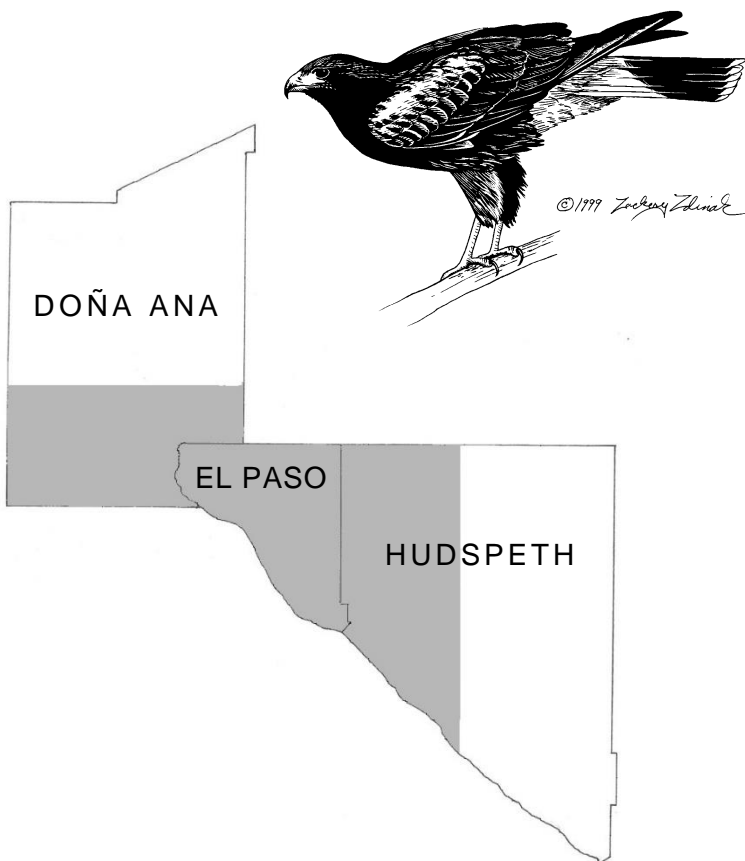

Birds of El Paso County, Texas and Adjacent Areas

10th Edition, September 2022

Compilers:

James N. Paton, John A. Sproul, Jr., Barry R. Zimmer

EL PASO/TRANS-PECOS AUDUBON SOCIETY

P.O. Box 972441, El Paso, TX 79997

www.trans-pecos-audubon.com

This checklist covers El Paso County, Texas, plus approximately the western one-half of Hudspeth County, Texas (west of longitude 105° 30') and the southern one-third of Doña Ana County, New Mexico (south of latitude 32° 10'). It includes **449** species of birds and 22 additional identifiable forms documented as occurring in the area. Another 42 species appear on the Historical (5), Exotics (27) and Hypothetical (10) lists on the back inside cover. Species names and taxonomic organization follow the American Ornithological Society's *Checklist of North and Middle American Birds* (<https://checklist.americanornithology.org/taxa>) as updated through 2022.