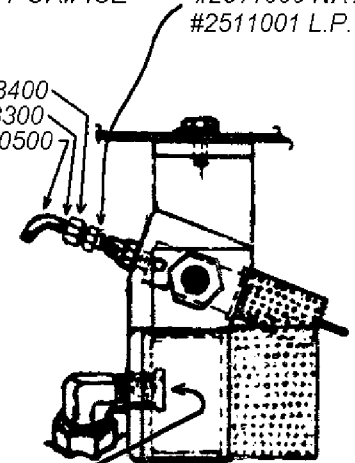

CONTROL HOUSING BOX RTH-75A	#2522600
CONTROL HOUSING DOOR RTH-75A	#2552500
DOOR PIN RTH-75A	#91908202

IGN. CABLE ASS'Y	#2521500
CABLE (ONLY)	#91300902
90 DEGREE RAJAH	#91307800

MOUNTING PLATE #2554100

WINDOW GASKET	#1351200
MICA WINDOW	#2553200
P.S.E. SOCKET	#2521100

75Y NON-AREATED PILOT ORIFICE	#2590268 NAT.
	#2590261 L.P.
75A AREATED PILOT ORIFICE	#2511000 NAT.
	#2511001 L.P.

HEYCOS #91309600  
WIRE HARNESS #1327900

SPARK GEN. #1316600

NUT	#878400
BALL SLEEVE	#878300
PILOT TUBE (ONLY)	#2590500