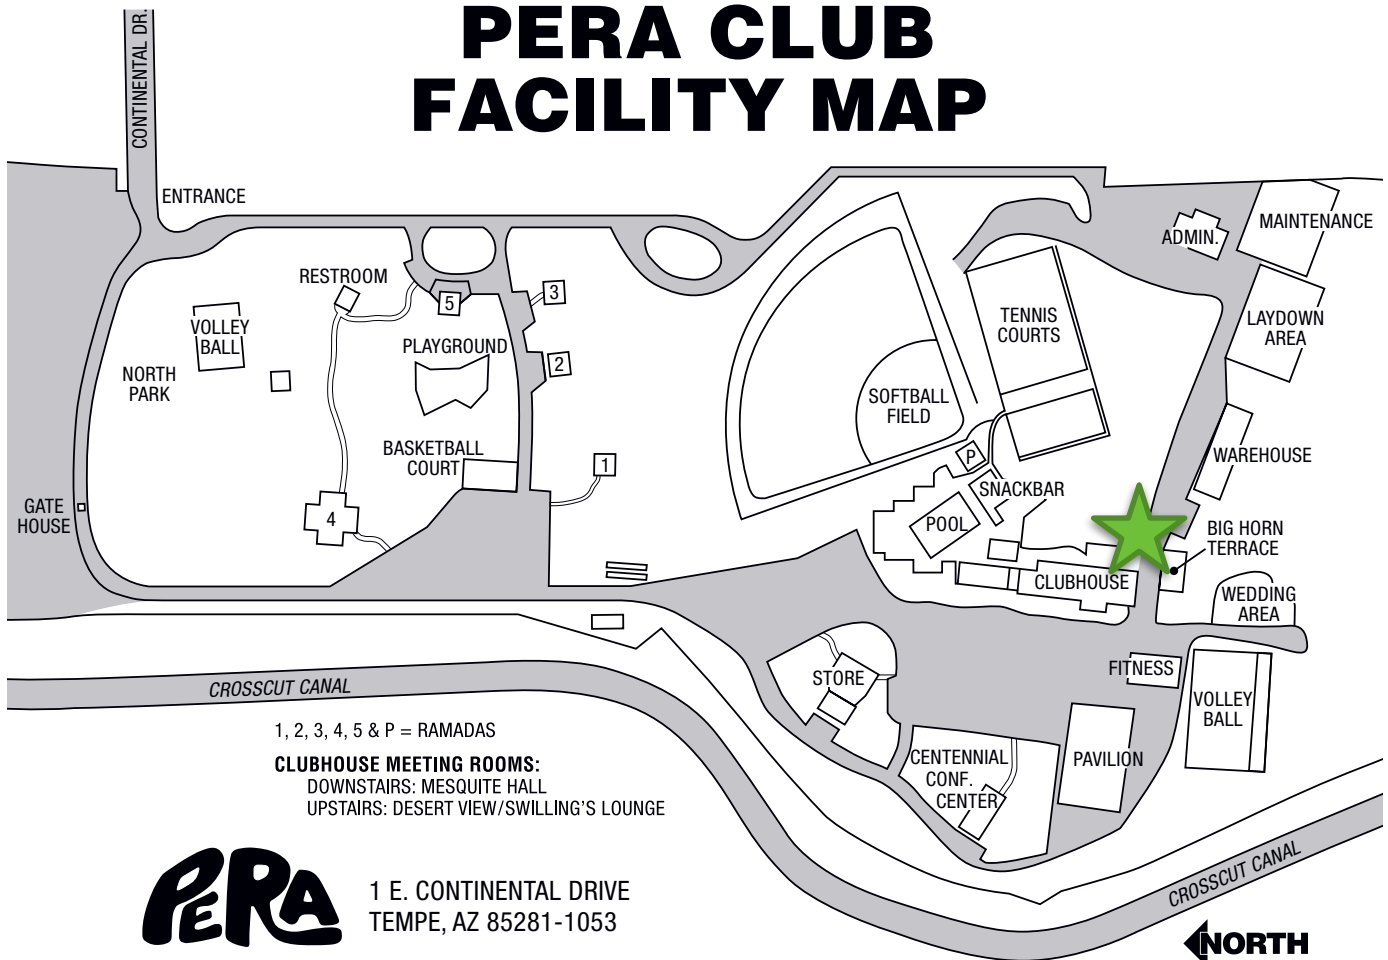

ΑΦ ΧΩ ΚΚΓ ΦΜ

Monday, April 2, 2018

Big Horn Terrace, Pera Club

ΚΑΘ ΠΒΦ ΖΤΑ

Saturday, May 5, 2018

Celebration of Sisterhood Banquet

Mesa Country Club

PERA Club

Most Panhellenic meetings are scheduled at the Big Horn Terrace or the Mesquite Room, downstairs in the Clubhouse.

PERA CLUB FACILITY MAP

ORDER OF ROTATION

The following are member fraternities of the National Panhellenic Conference.