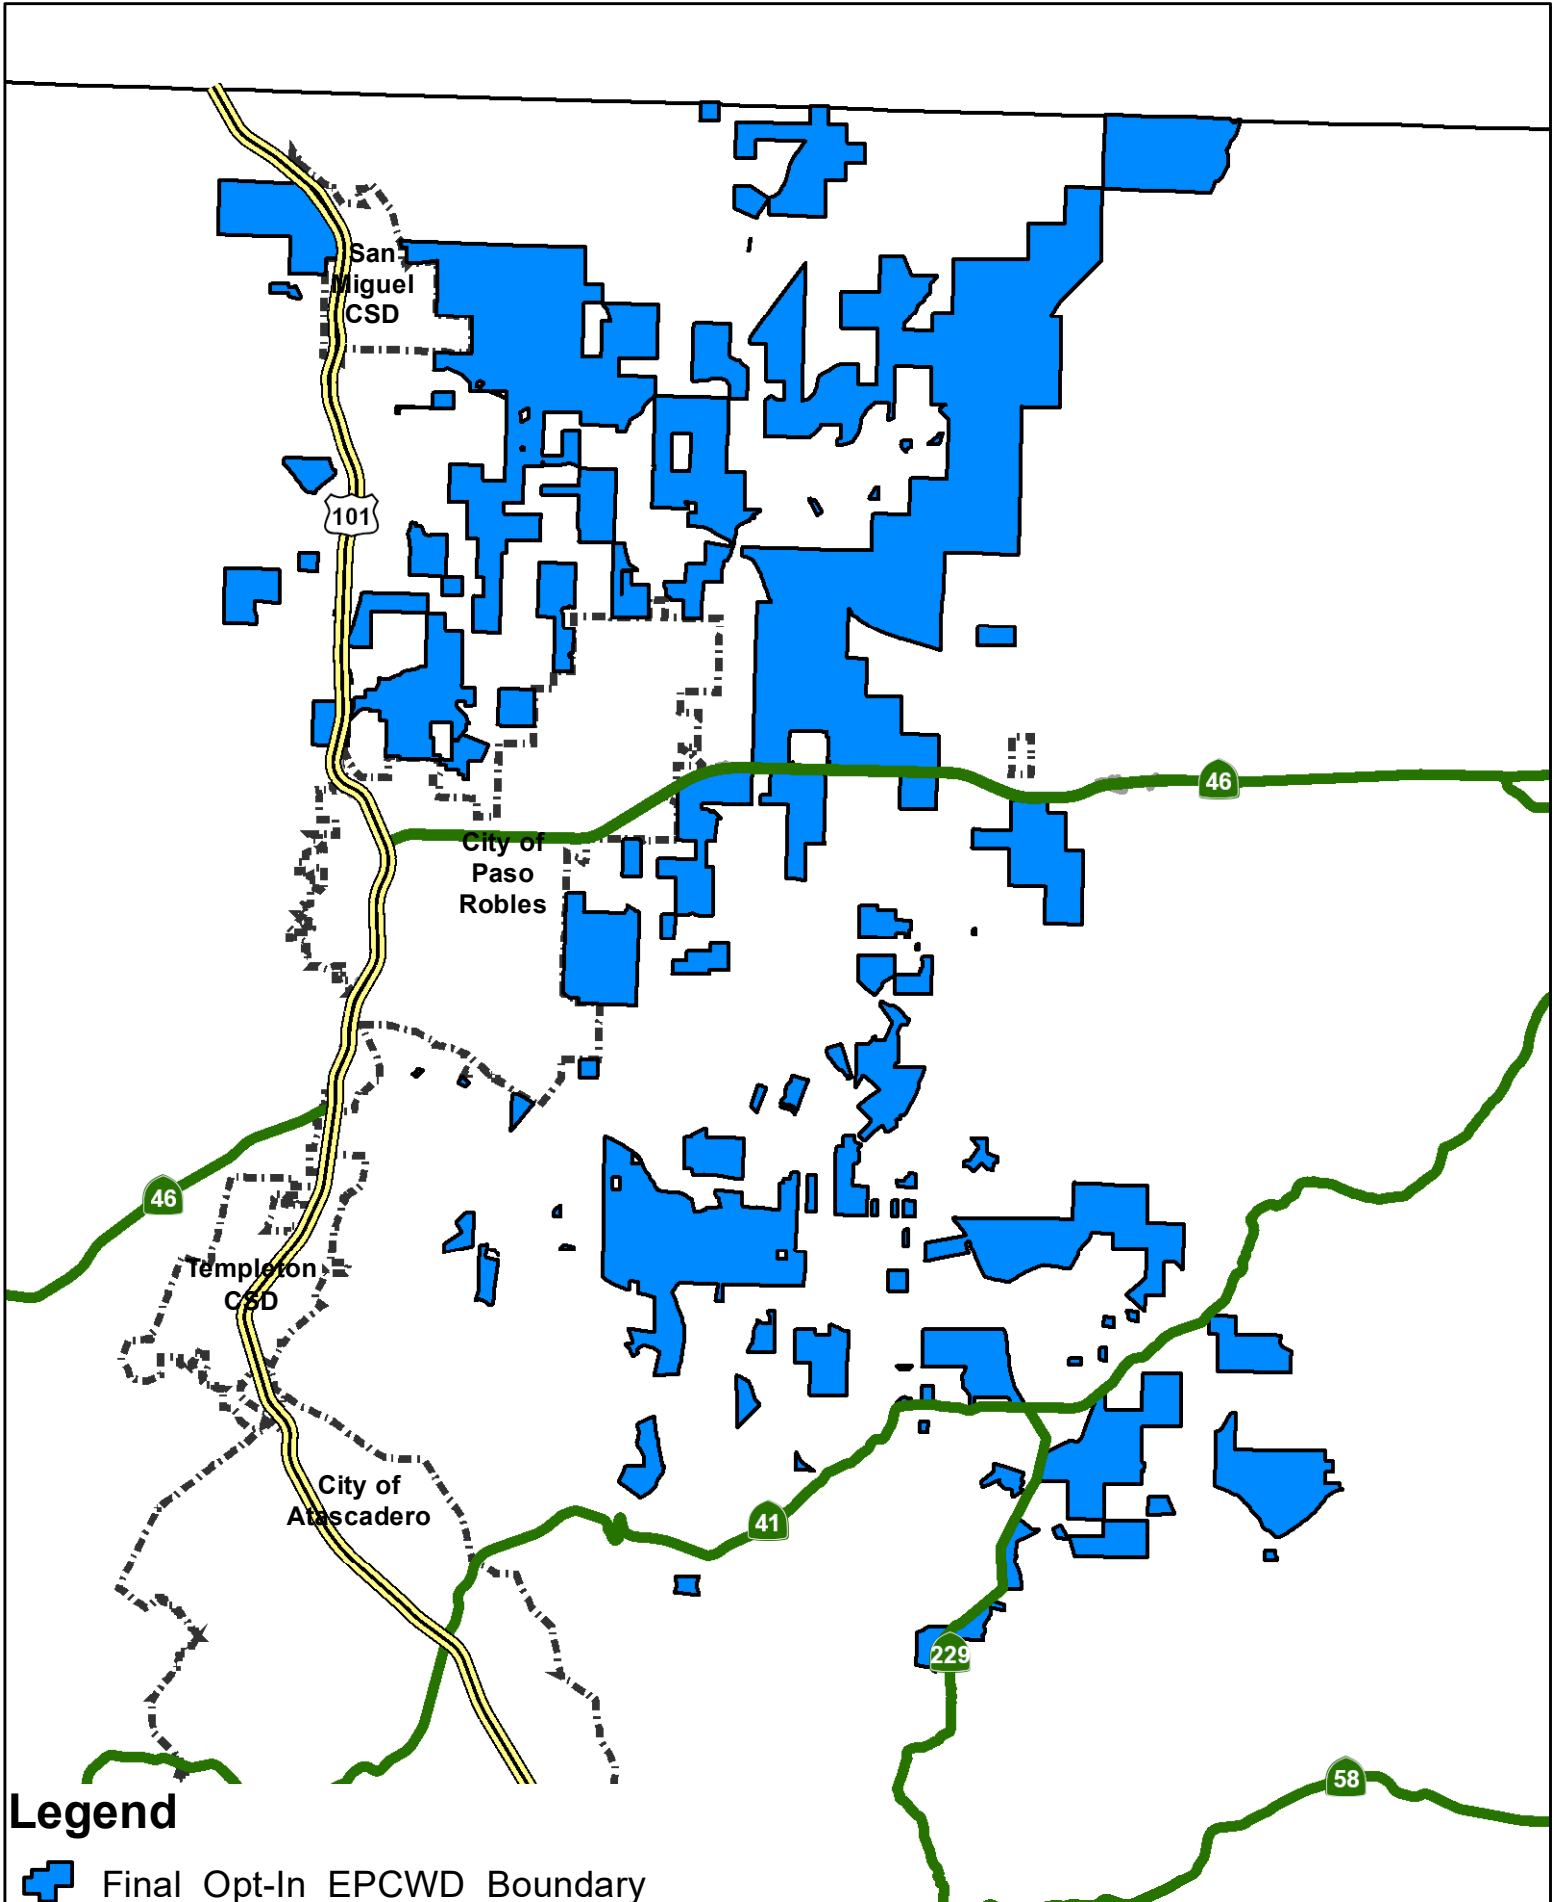

# Estrella-El Pomar-Creston Water District Approved Service Area & Sphere of Influence

## Legend

 Final Opt-In EPCWD Boundary