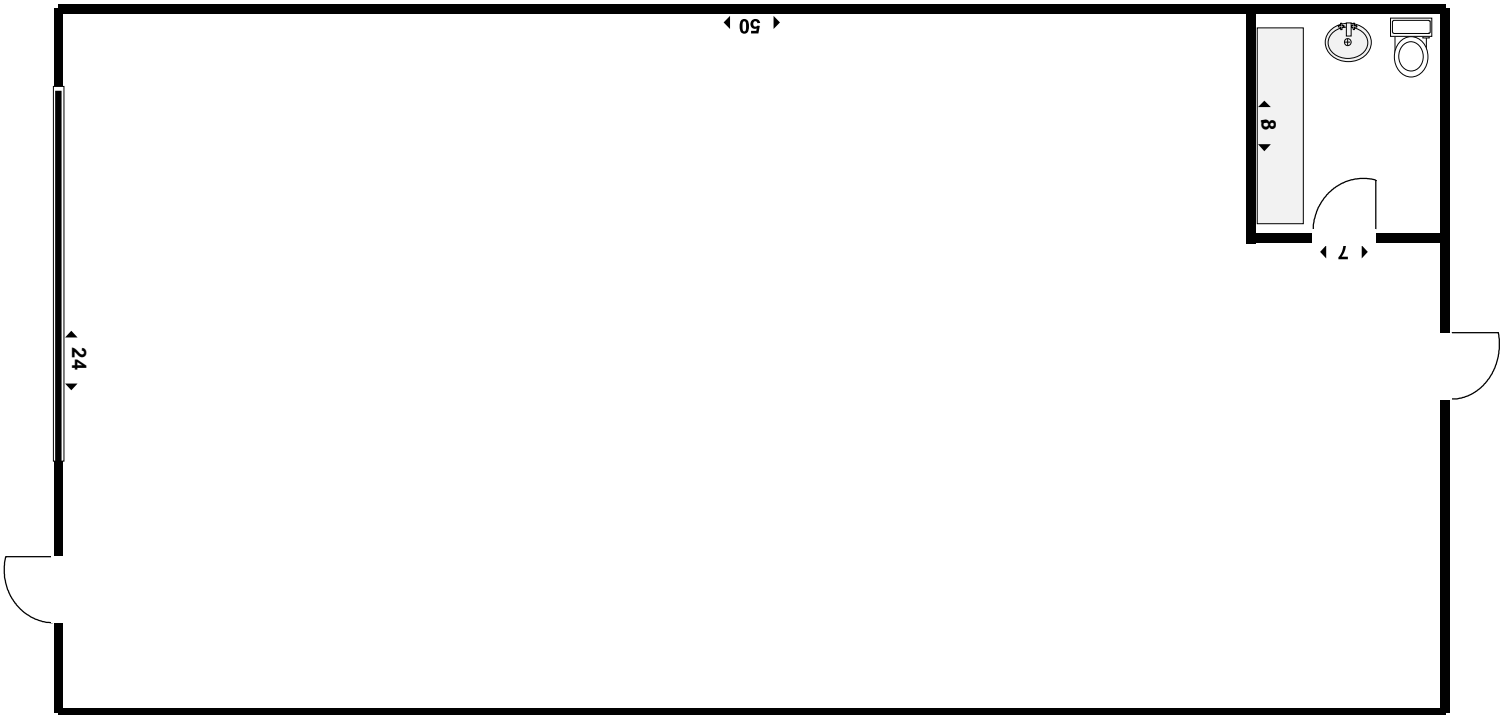

# Willowcreek Professional Plaza

3283-3369 Willowcreek Rd, Portage, IN 46383

#B1-3293 — 1,250sf

## Property Description

Willowcreek Plaza is approximately a 38,200 sq.ft. neighborhood center located at Willowcreek Road and Lute Road, just one block north of US-6 (Ridge Road).