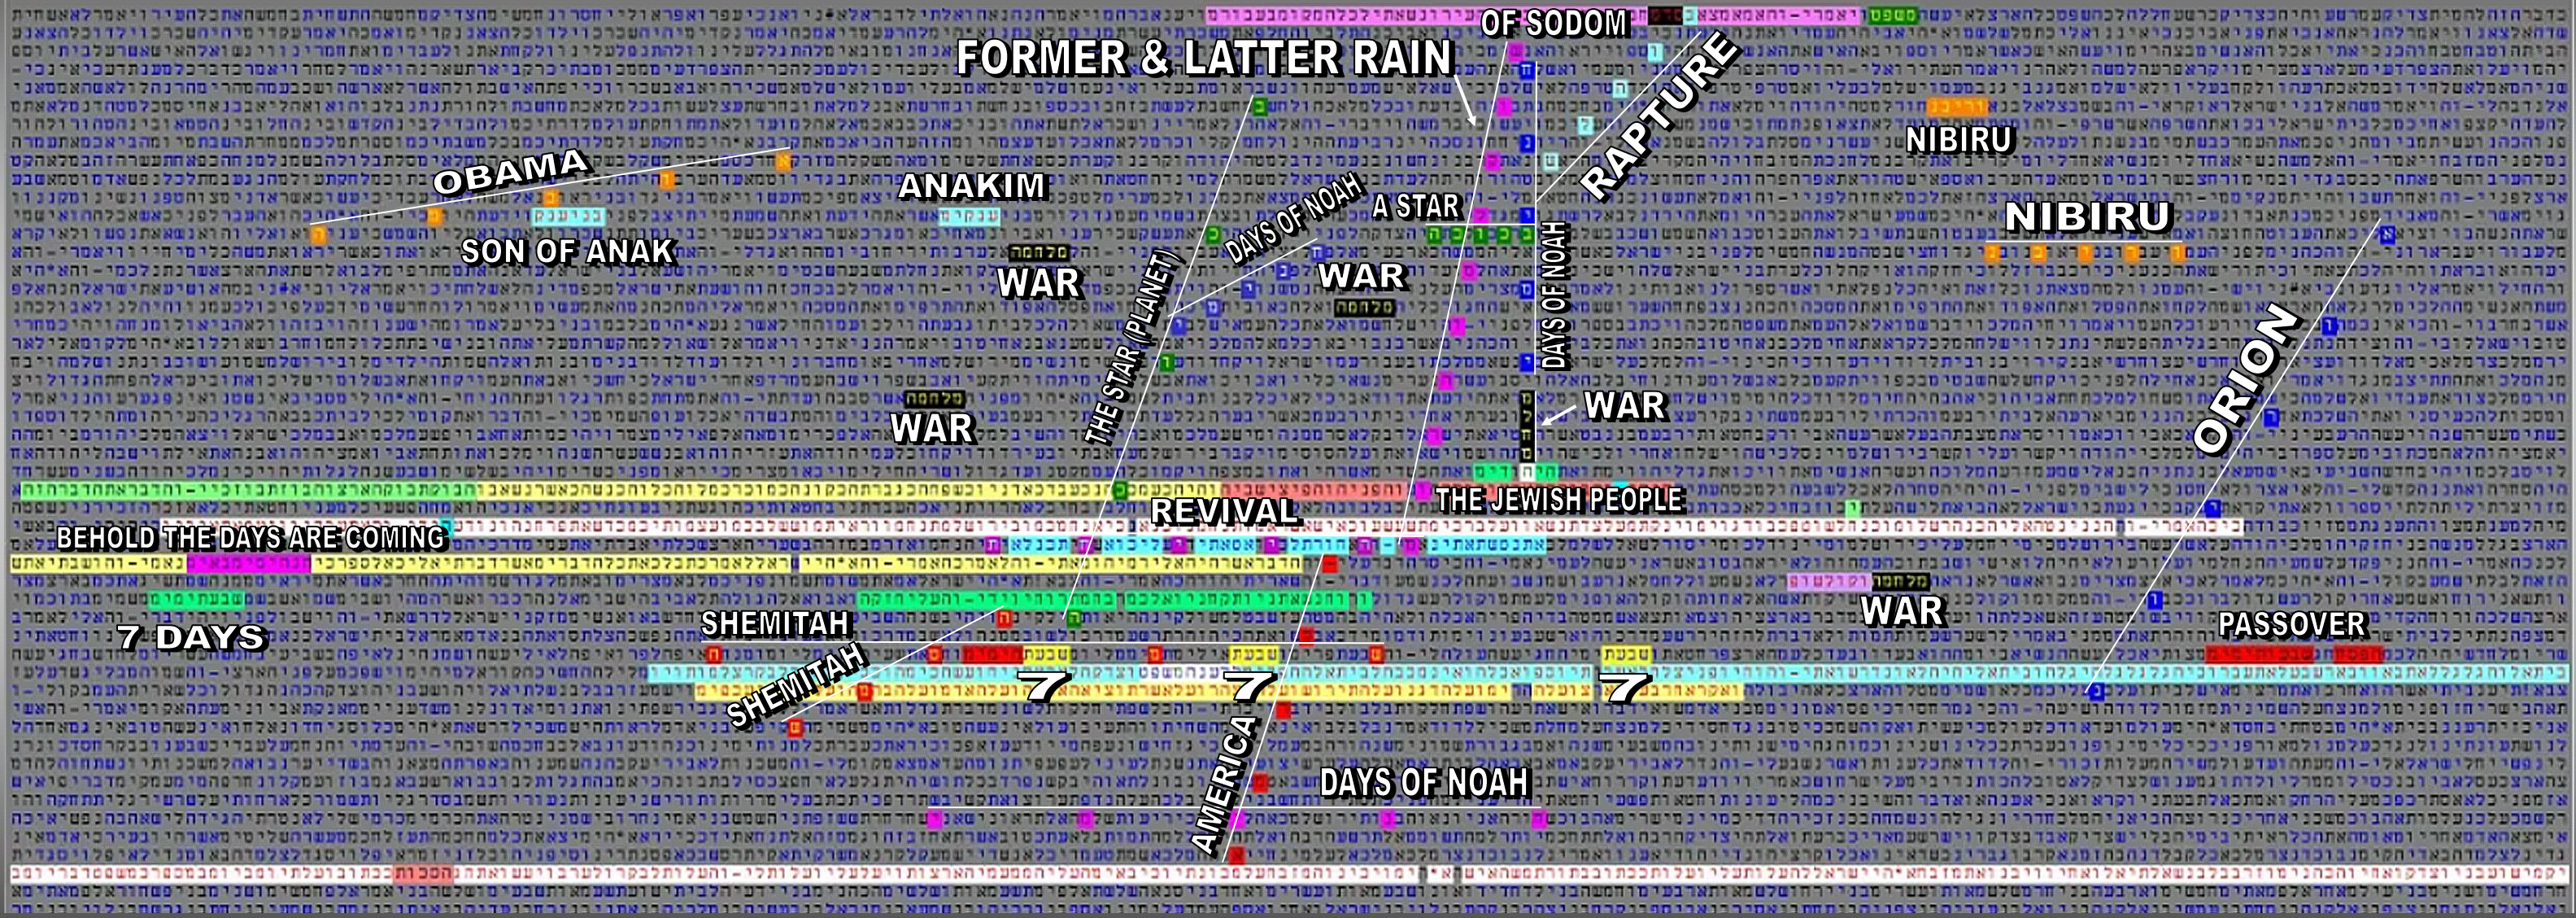

THE FORMER & LATTER RAIN

Bible Code Matrix of End Time Prophecy

© MATTHEW WRIGHT MINISTRIES
Graphic layout by Luis B. Vega

RESOURCES
youtube.com/user/TheMatt71269
biblecodenow1@gmail.com
biblecodenow.com
facebook.com/groups/code searcher

SCRIPTURE SOURCE(S)
Old & New Testament
TorahSoft

FOR AN EXPLANATION - STUDY OF THE CHART CODE MATRIX, VISIT THE YOUTUBE CHANNEL VIDEO SERIES.
WIDTH: 22146 CENTER: 66027