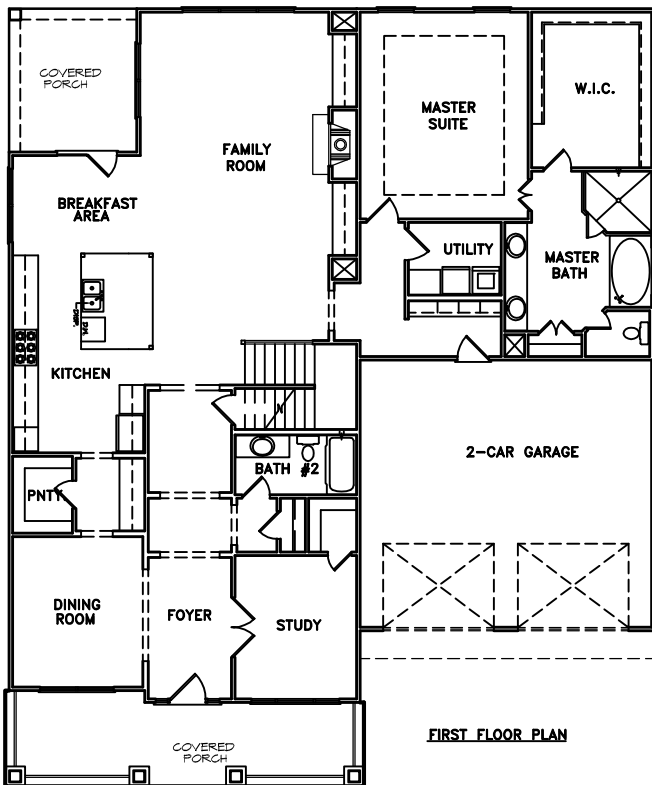

THE CALAHAN

- 3300 Square Feet
- 2 Car Garage
- 3 Bedrooms, 3 Full Baths
- Large Family Room w/ Opt. Built-ins
- Covered Porch off Rear
- Oversized Game Room
- Optional In-laws Suite

These illustrations are conceptual and the information above is subject to change. Final details and dimensions may vary at the builder's discretion.