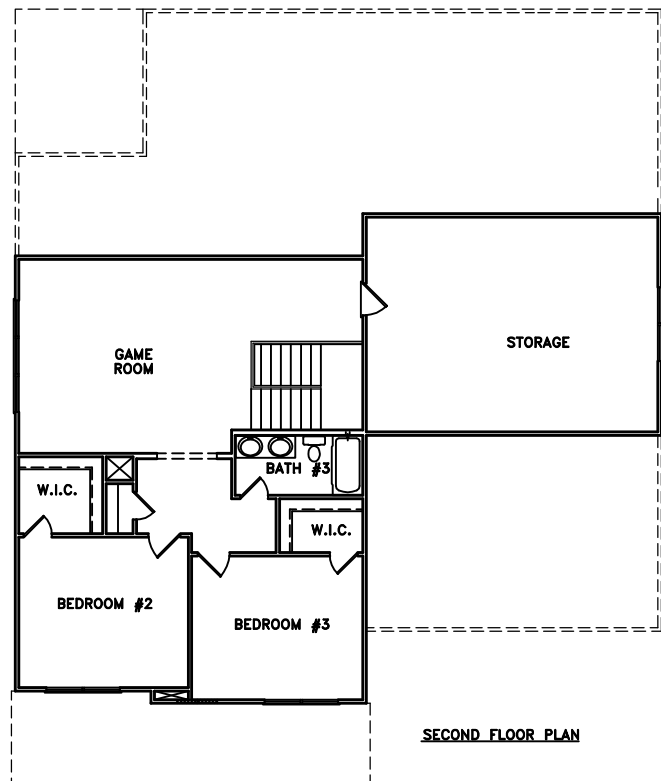

THE CALAHAN

- 3300 Square Feet
- 2 Car Garage
- 3 Bedrooms, 3 Full Baths
- Large Family Room w/ Opt. Built-ins
- Covered Porch off Rear
- Oversized Game Room
- Optional In-laws Suite

These illustrations are conceptual and the information above is subject to change. Final details and dimensions may vary at the builder's discretion.