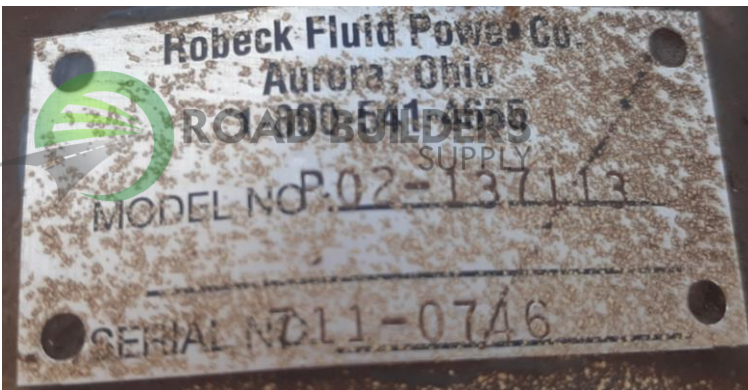

**BTO14RBS
BATCH TOWER HYDRAULIC KIT**

- Barber Green
- 8k batch tower hydraulic pack

- All equipment subject to prior sale.
- RSB strives to ensure the accuracy of all listings, but all listings are "as-is, where-is," with no implied warranty.
- All buyers are encouraged to inspect equipment personally to verify accuracy.
- All information contained in this listing sheet is confidential. It is the property of RBS and is not to be shared.
- Road Builders Supply, LLC accepts no liability for the accuracy of the above listing.