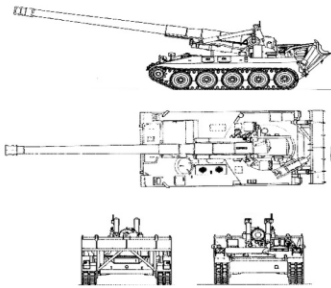

M-270
Multiple Launch Rocket System

Ratings

Front Armor: 3
Flank Armor: 3
Speed: 5
Mobility: Tracked (T)

Special Abilities: Indirect Fire
OPTICS: Passive Driver Only

M269 Rocket Launcher
M26A1 Rocket
Armor: Spaced Laminate (+2/+2)

Weapon	Value (HE)	Max ROF	ICM	Incend Smoke	Chem Smoke	Range (Hexes)	Ammo Supply							
							HE	ICM	Incend Smoke	Chem Smoke	Illum.	CLGP	RAP	FASCAM
MLRS Rocket M270	50	—	X2	—	—	180	2	3	—	—	—	—	—	—

Values are per strength point.
Ammo supply is the number of turns of fire except for smoke, which is the total number of smoke screens allowed.