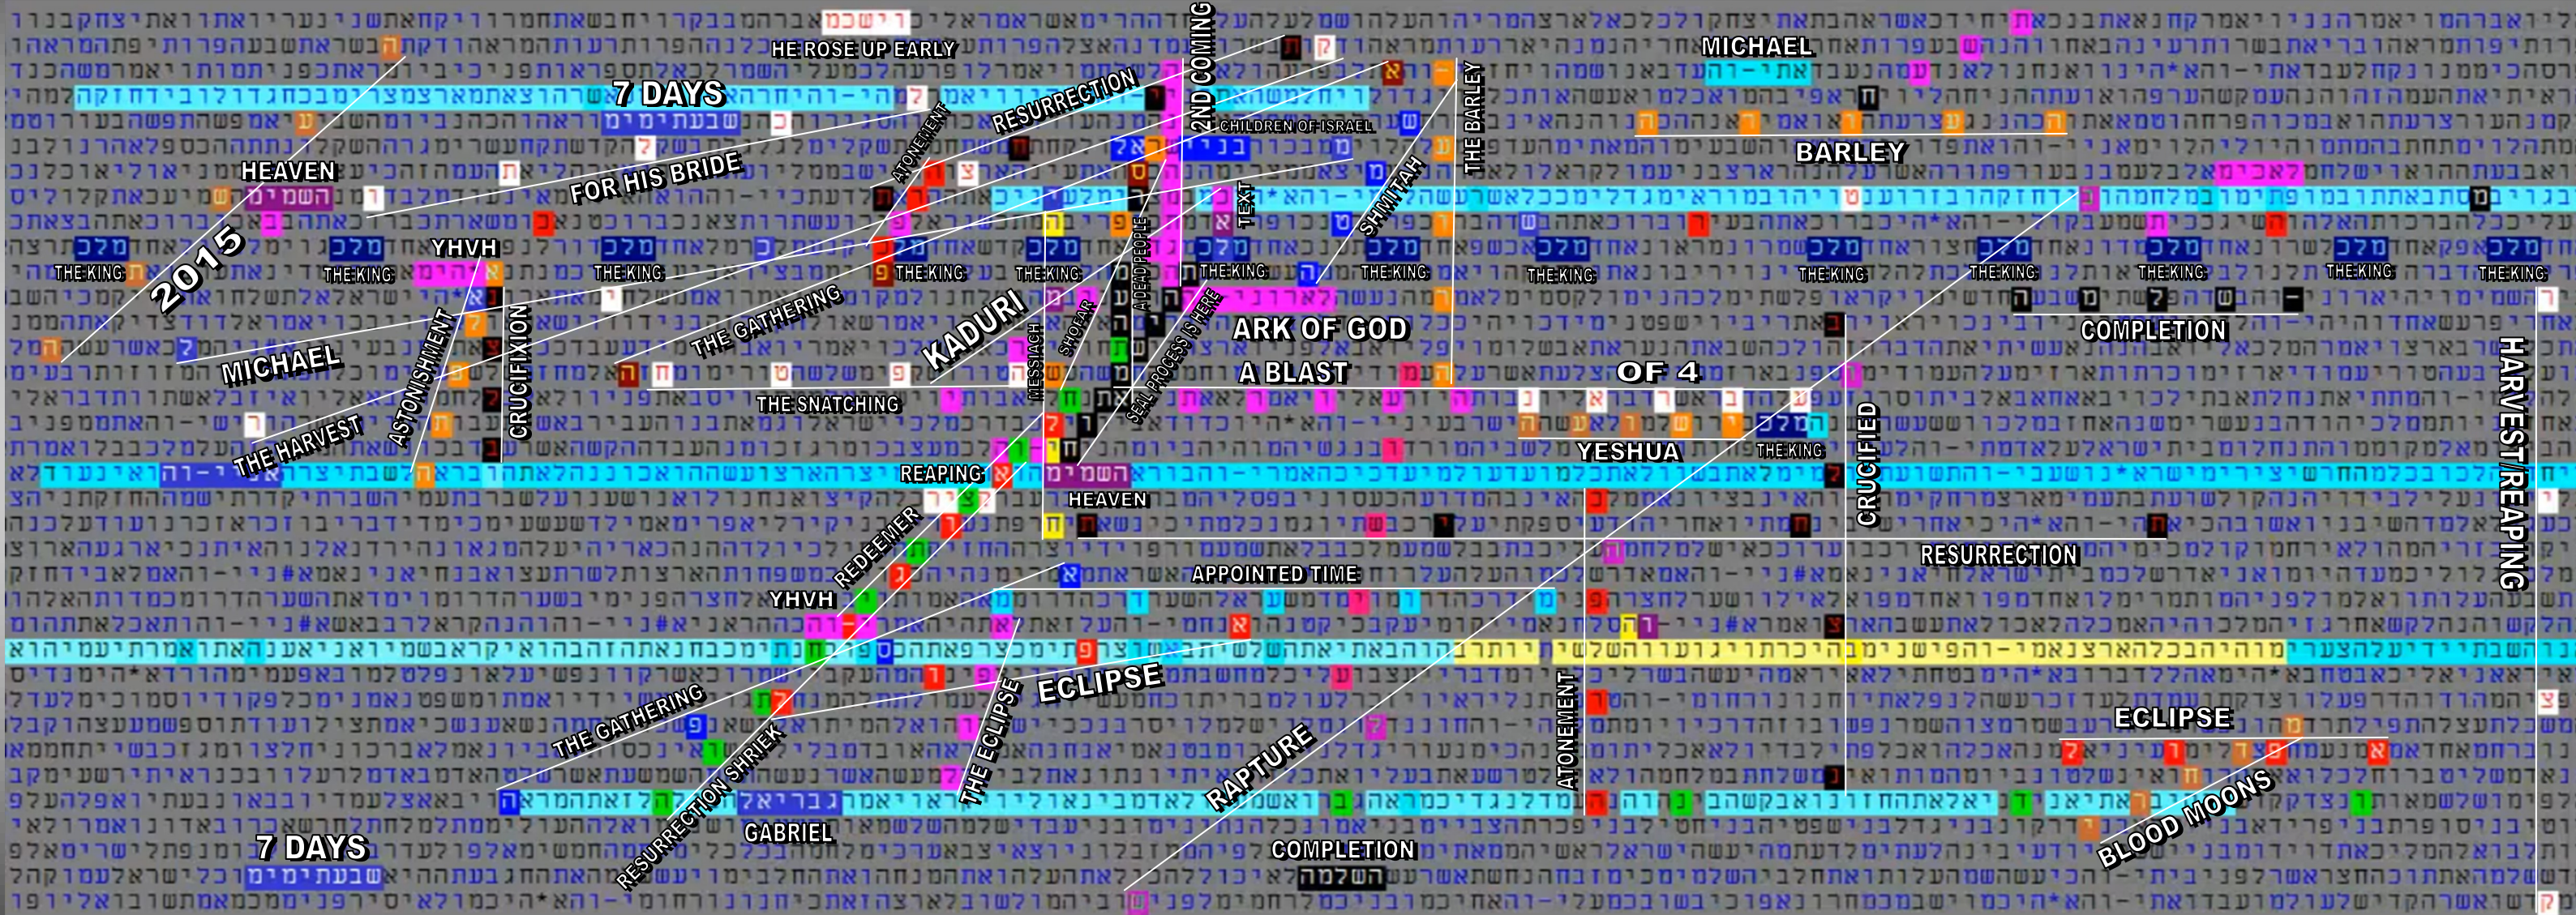

2nd COMING - KADURI CONNECTION

Bible Code Matrix of Prophecy in Scripture

© MATTHEW WRIGHT MINISTRIES
Graphic layout by Luis B. Vega

RESOURCES
youtube.com/user/TheMatt71269
biblecodenow1@gmail.com
biblecodenow.com
facebook.com/groups/codesearcher

SCRIPTURE SOURCE(S)
Old & New Testament
TorahSoft

FOR AN EXPLANATION - STUDY OF THE CHART CODE MATRIX, VISIT THE YOUTUBE CHANNEL VIDEO SERIES.

WIDTH: 33071 CENTER: 93230