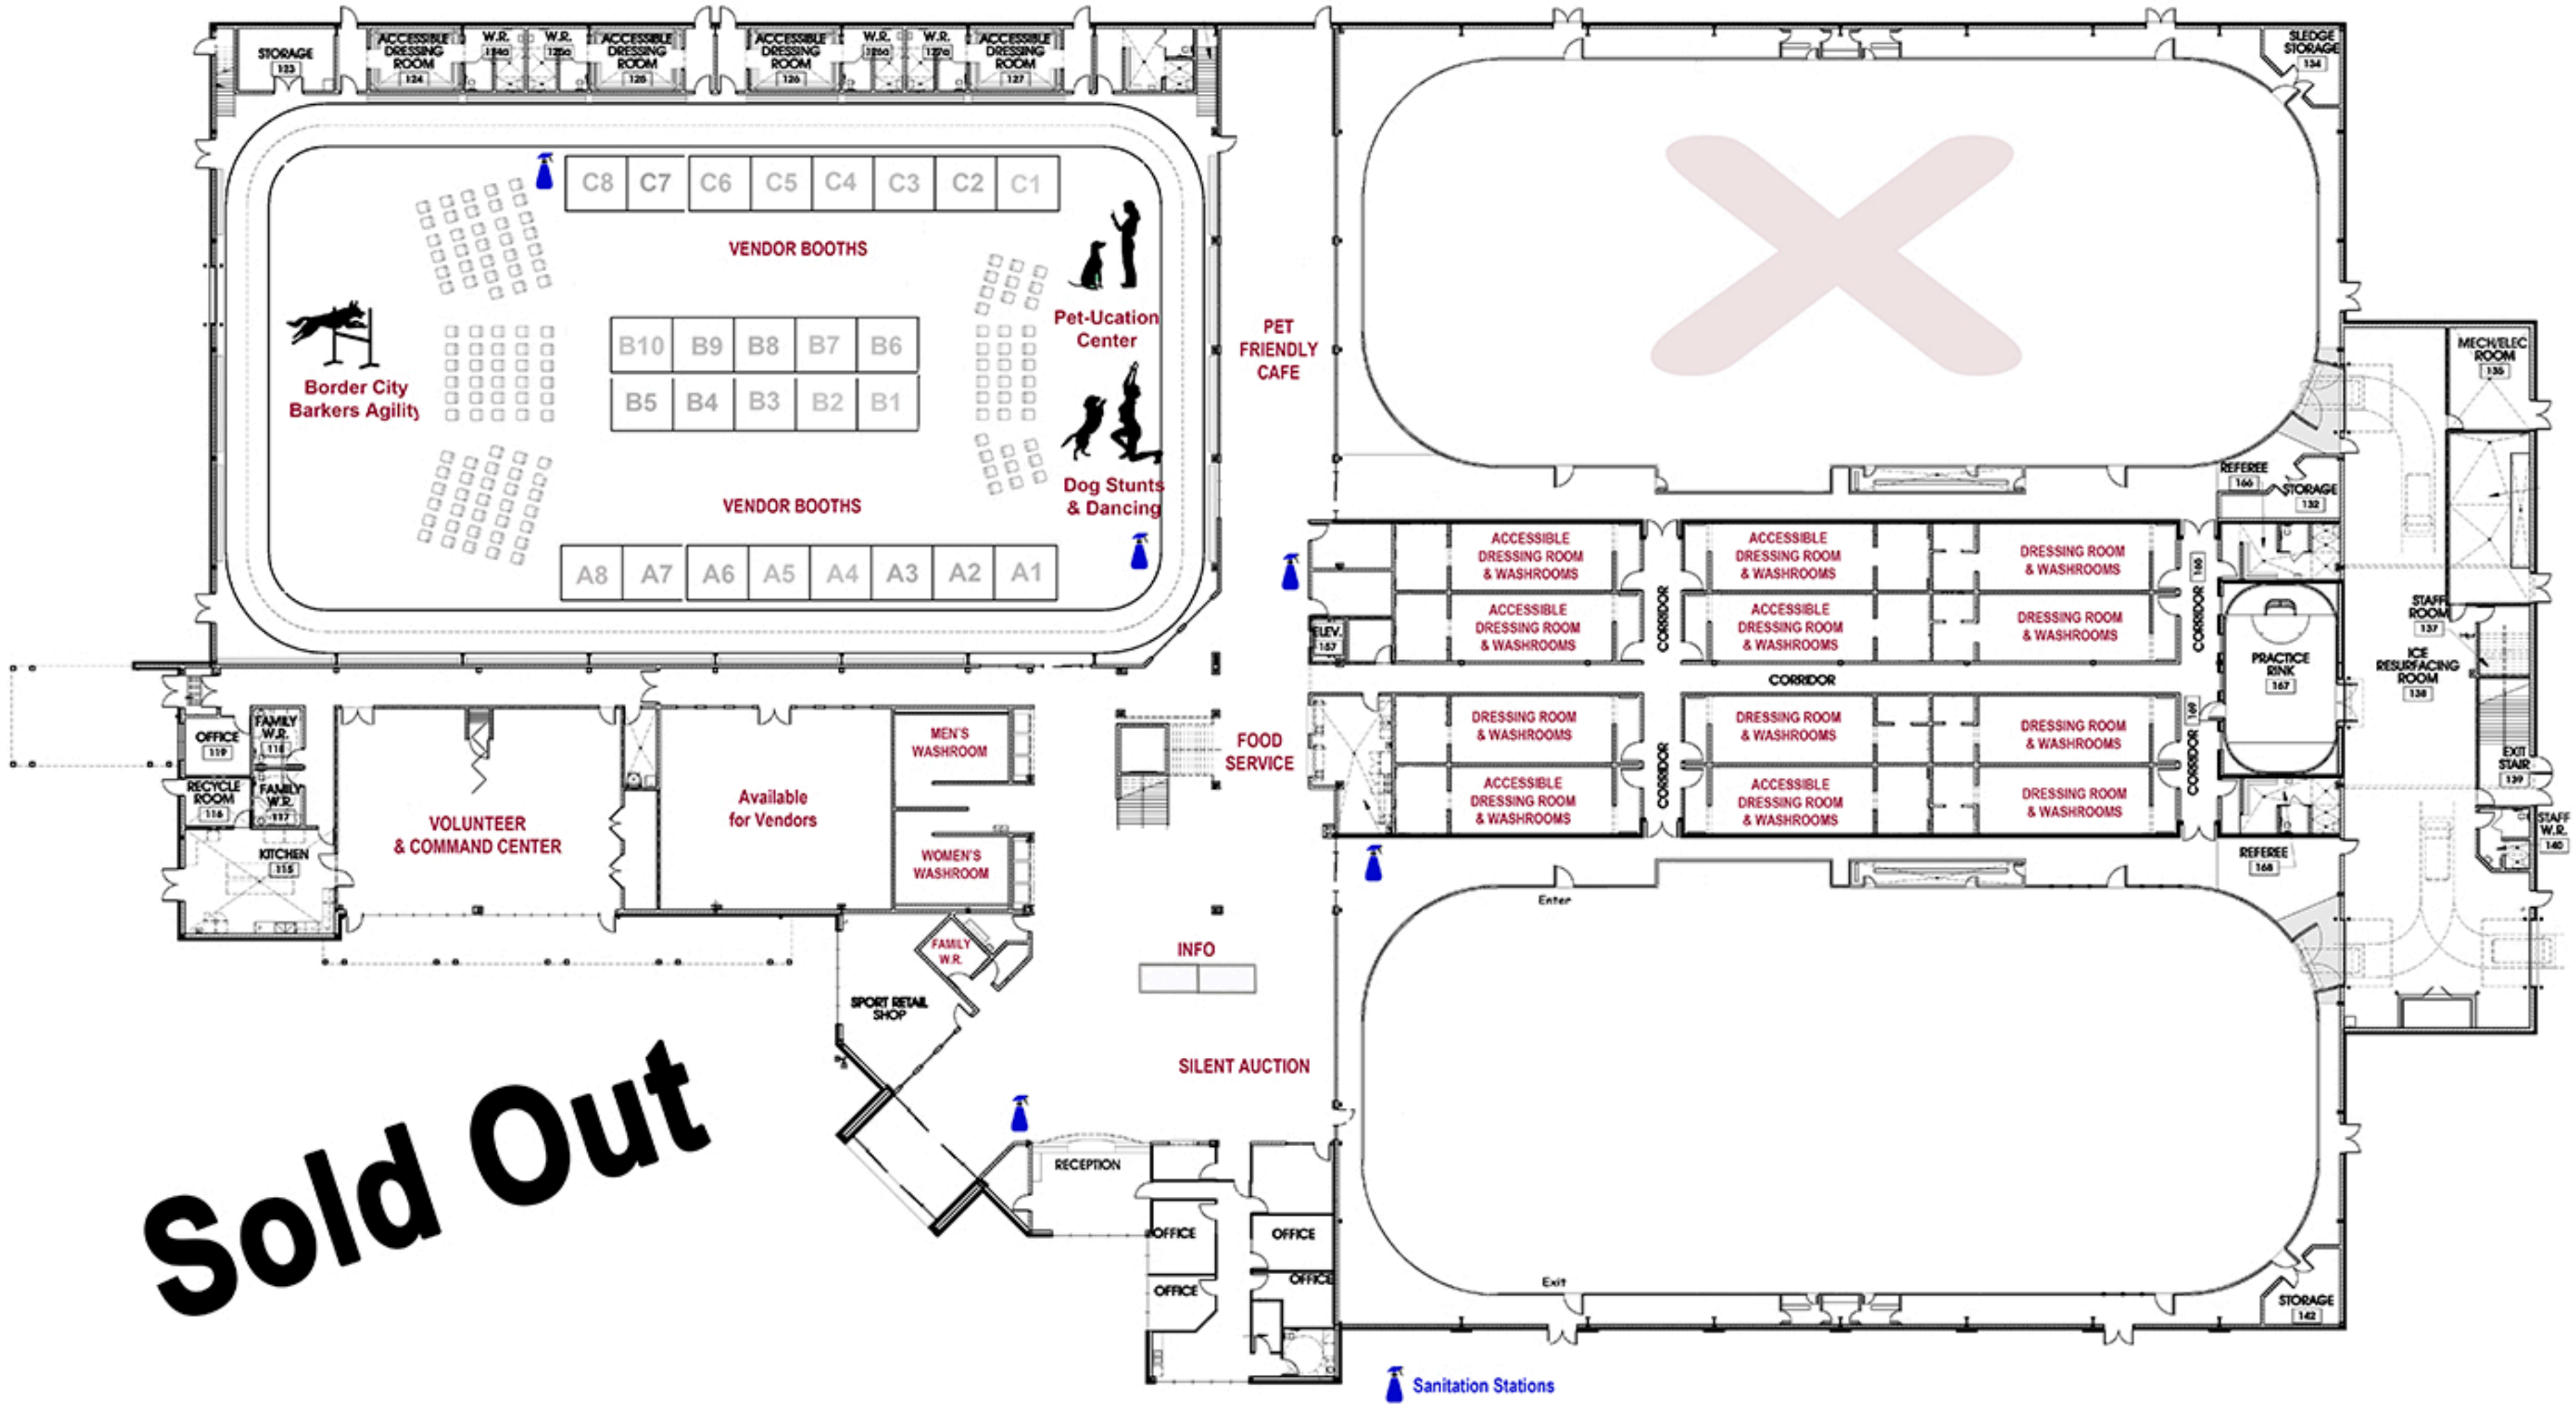

# Woofa~Roo Pet Fest 2019 Indoor Layout

Available Booths Are In Black  
Reserved Booths Are In Gray

**Sold Out**