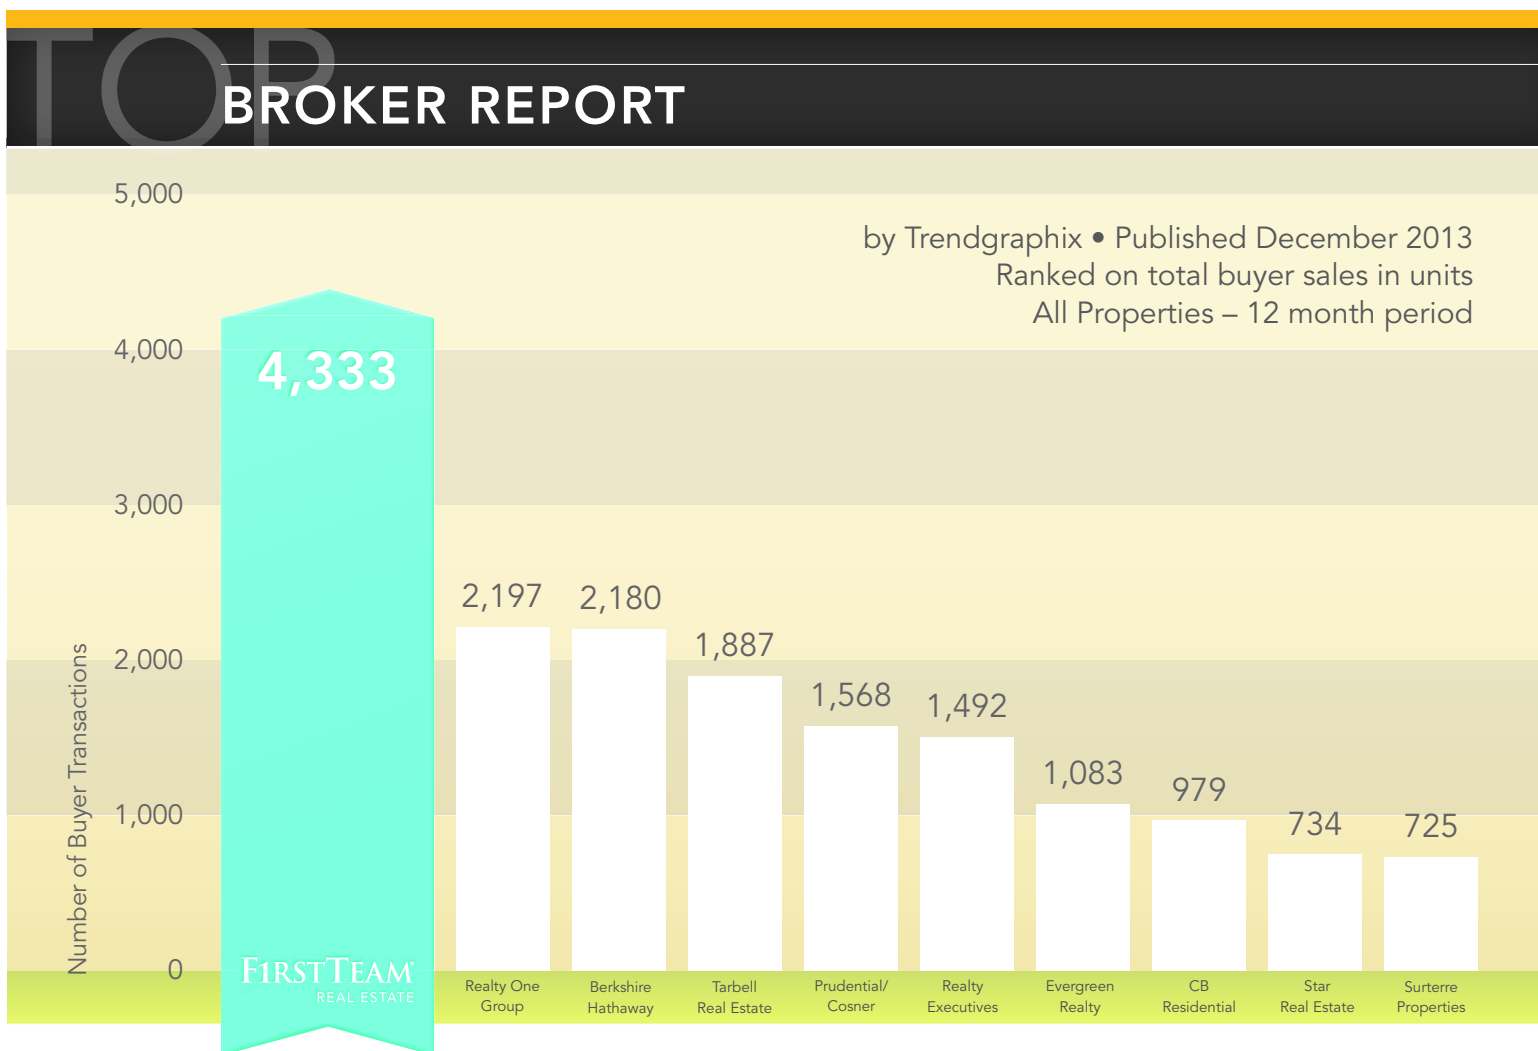

WE REPRESENT more buyers

Almost more than our **2** closest competitors combined.

List your home with the company that has the most buyers.

Proprietary Buyer Pipeline™ delivers results.

#1 in Buyer Representation*