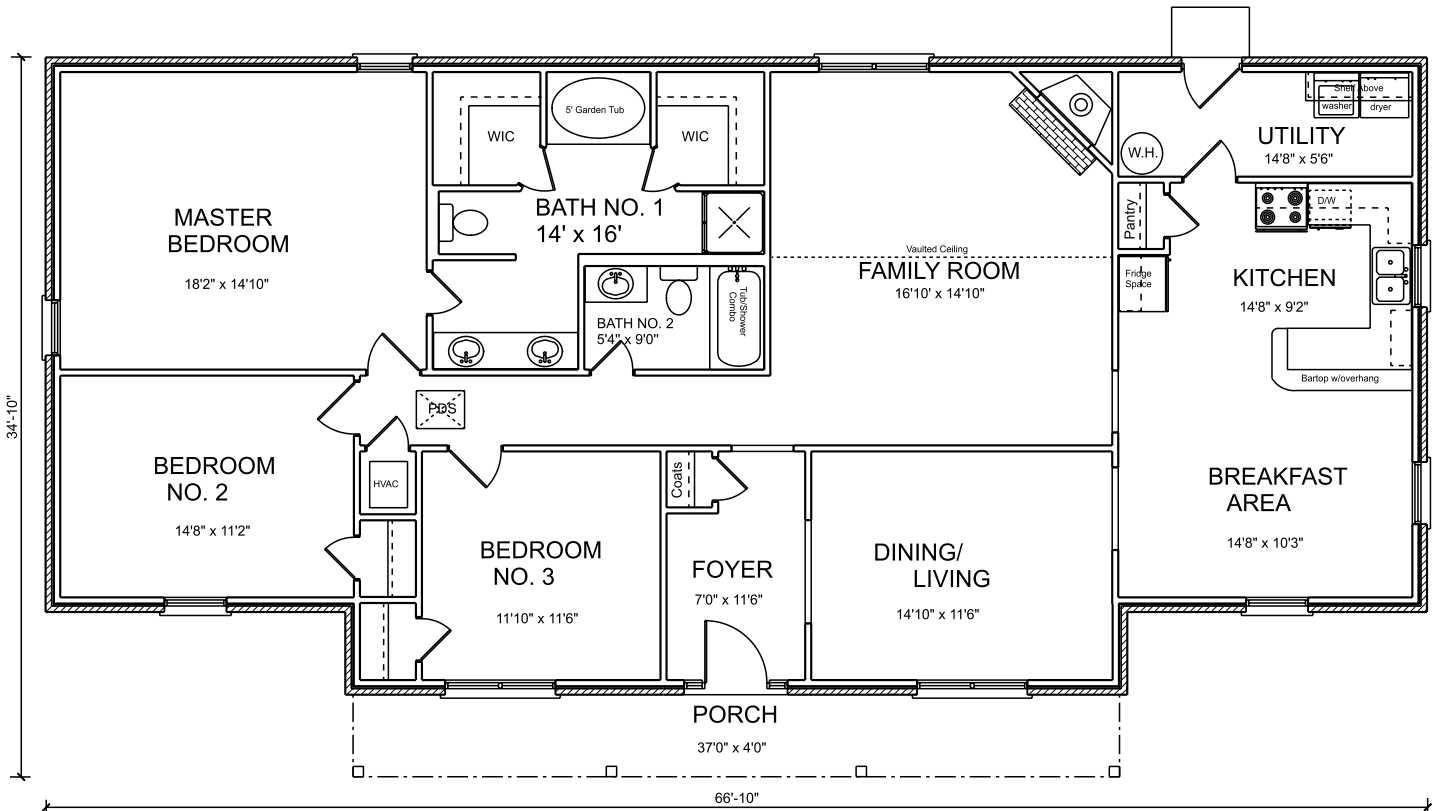

THE OAKWOOD

Alabama Better Built Homes, Inc.
 2203 Howard Murfee Blvd.
 Prattville, AL 36066
 334-285-6380

1945 sq. ft. LIVING

\$ Subject to change
 Date: 8/2019
 Initials: C.S

MEASUREMENTS AS SHOWN ARE NOT INTENDED TO BE EXACT, THEREFORE ARE NOT GUARANTEED AS SHOWN