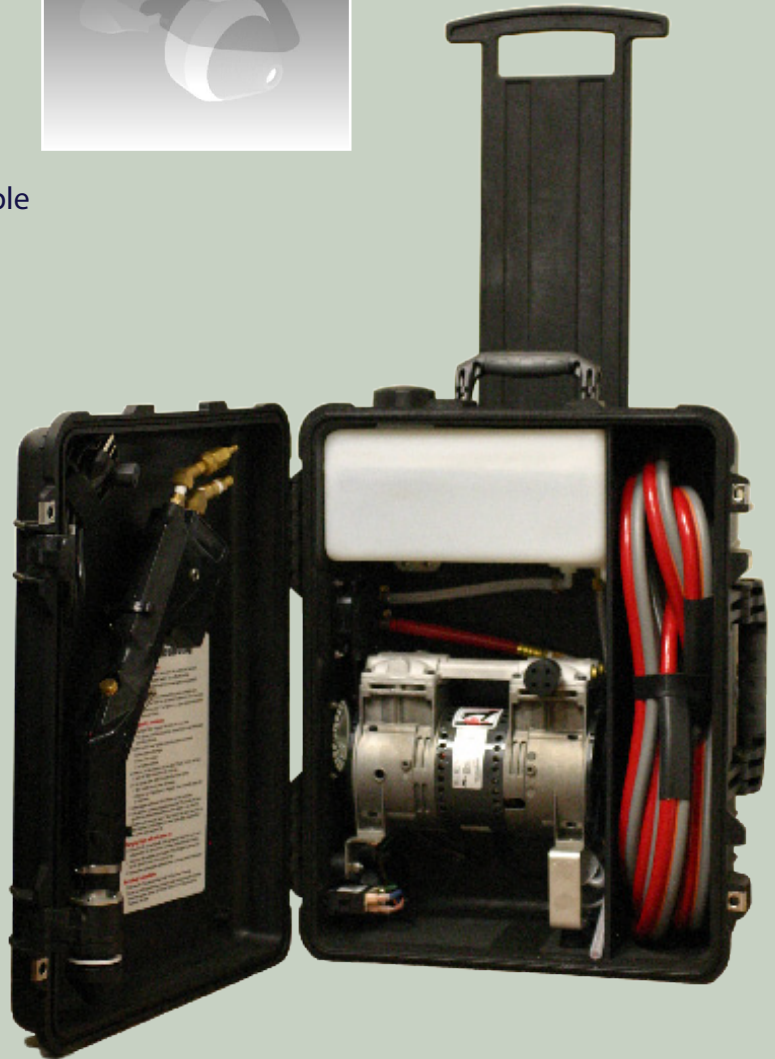

SC-ET

Disinfection Sprayer

For disinfecting and sanitizing public areas, interior-scapes, and retail areas

- Compact, unobtrusive sprayer ideal for light-duty quick applications
- Durable wheeled case with extendable handle
- Includes one MaxCharge™ Electrostatic Spraygun
- Self contained, does not require an external air supply
- Internal tank holds enough mix for 1 hour
- Runs on 110volts (60hz) with a 220volts option available
- Compatible with most conventional chemicals
- Quiet operation
- Non-removable tank with drain hose and valve

Technical Specifications

Tank	1¼ gal. (4.7 L.)
Size	22"H × 16"W × 10"D (56 cm. × 41 cm. × 25 cm.)
Hose	6 ft. or 15 ft. (1.8 m. or 4.6 m.)
Flow Rate	1gal./hr. (3.8 L./hr.)
Weight (full)	
(empty)	43 lbs. (22kg.)
Drop Size	40 micron VMD
Spray Range	Up to 8 ft. (2.4 m.)
Electrical cord	10 ft. (3 m.)