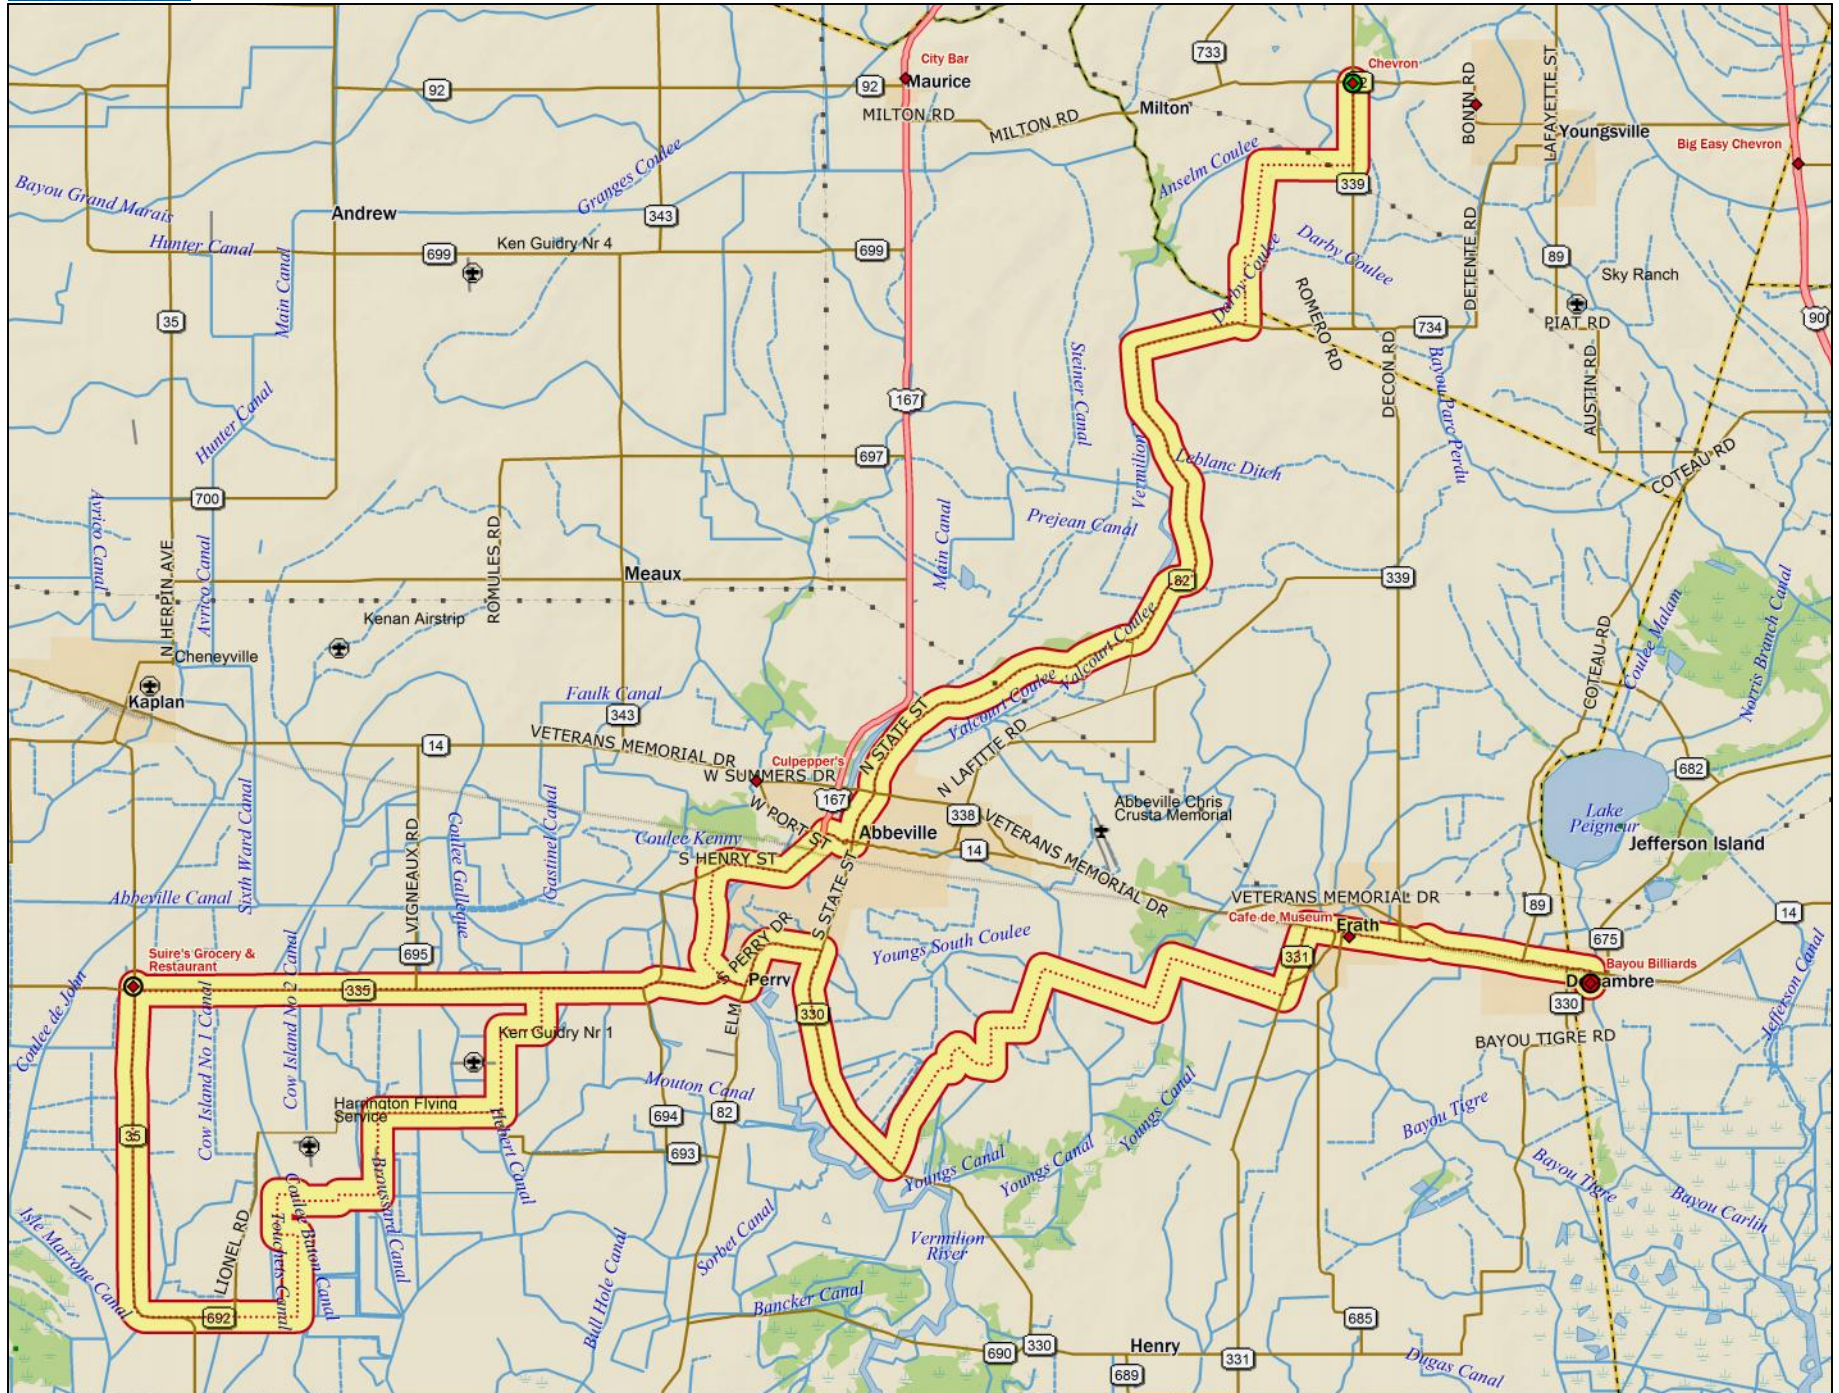

Enjoying a little socializing and a few drinks on the deck at Bayou Billiards.

Data use subject to license.

© DeLorme. Topo USA® 8.

www.delorme.com

**Lunch At Suire's
2018**

Scale 1 : 150,000

1" = 2.37 mi

Data Zoom 10-4