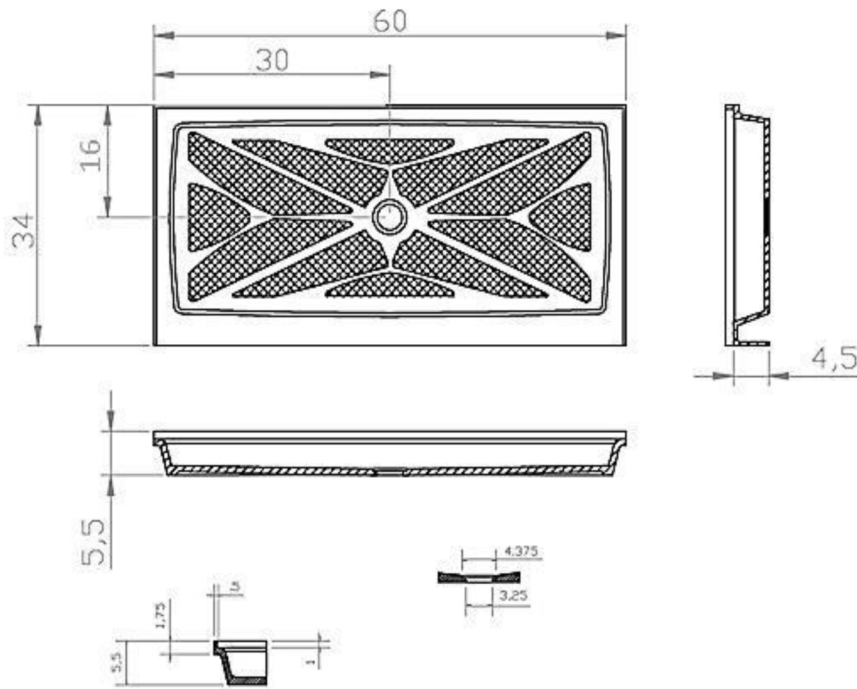

# SP-4320

## Standard Features:

Solid one – piece construction.  
Pre leveled rests on subfloor.  
Mold and mildew resistant.  
Bacteria resistant.  
Textured non - slip finish.  
Abrasion resistan gelcoat surface.

## Specifications:

Size: 34" x 60" size.  
Drain: Center 16-30.

NOTE: In the casting process slight shrinkage in length will occur 1/8" - 1/2"