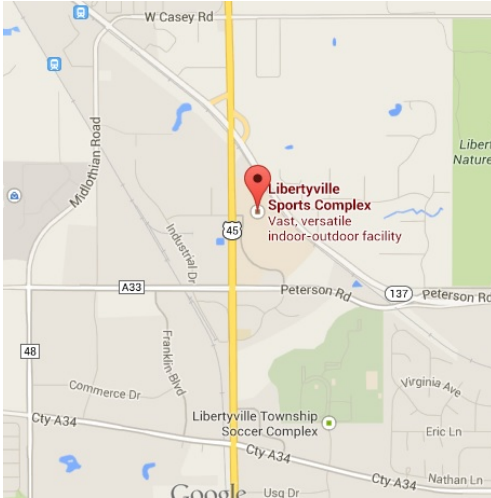

LIBERTYVILLE
Libertyville Sports Complex * 1950 US Rte 45, Libertyville, IL

Our classes are at the Libertyville Sports Complex preschool wing, in the Music Room. The intersection is Peterson Road and Route 45 in northwestern Libertyville.

FROM ELGIN, SOUTH BARRINGTON OR BARRINGTON PARK DISTRICT LOCATION:

Route 59 north to Cuba Road east to Ela Road north to Route 22 east to Route 83 north – stay on this road even when it becomes Route 45 continue north just past Peterson Road - eastside. Use northmost entrance/preschool wing doors.

FROM LINDENHURST, GURNEE OR LIBERTYVILLE LOCATION:

Route 45 south to just before Peterson – eastside. Use northmost entrance/preschool wing doors.

FROM VERNON HILLS AREA:

Butterfield Rd north until Route 137, left/west taking the right hand Peterson Road split. After J&J Nursery, entrance is on the right – follow curve around to northmost entrance.