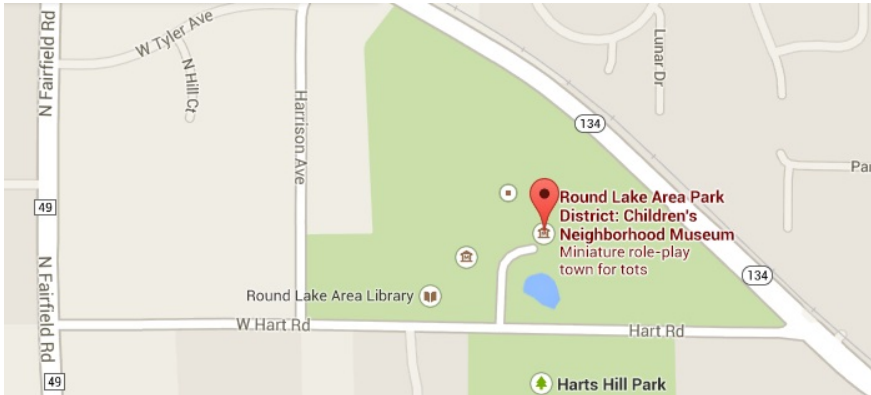

FROM ELGIN, SOUTH BARRINGTON OR BARRINGTON PARK DISTRICT LOCATION:

Route 59 north to Cuba Road east to Ela Road north to Route 22 east to Route 83 north – stay on this road even when it becomes Route 45 continue north past Millburn Road. Turn left at the next stoplight – Grass Lake Road. Park District is on the north side.

FROM LINDENHURST OR LIBERTYVILLE LOCATION:

Route 45 south to Route 132/Grand east. Turn left on Old Grand Road. Left into Viking Park - White house inside Viking park on the right.

FROM VERNON HILLS AREA:

Butterfield Rd north to Route 137 east to O'Plaine Road north – to the dead end on Old Grand – right/east. Left into Viking Park - White house inside Viking park on the right.

ROUND LAKE

Round Lake Area Park District Building Dance Room – 814 Hart Rd, Round Lake, IL

Our classes are at the Round Lake Area Park District Building Dance Room located on Hart Road just west of Rt 134.

FROM ELGIN, LAKE ZURICH OR BARRINGTON PARK DISTRICT LOCATION:

Route 59 north to Route 120 east to Fairfield Road north to Hart Road east – stay on this road past Harrison Ave. Park District is on the north side.