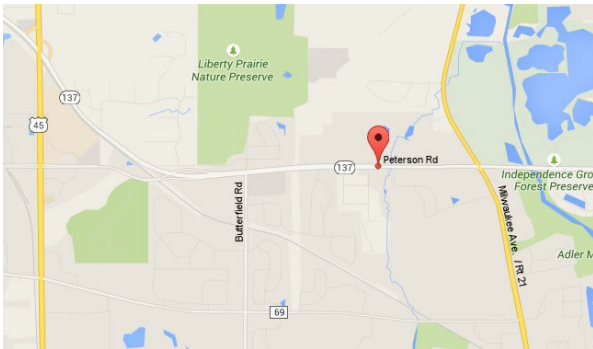

Talent Forum * 450 Peterson Rd, Libertyville, IL

Our classes are in the back Dance Room at the Talent Forum. The closest landmark is the Car Wash/Shell Station on Rt 137 (Peterson) between Butterfield Rd & Rt 21.

FROM ELGIN, SOUTH BARRINGTON OR BARRINGTON PARK DISTRICT LOCATION:

Route 59 north to Cuba Road east to Ela Road north to Route 22 east to Route 83 north – stay on this road even when it becomes Route 45 continue north to Peterson Road (Rt 137 East) Turn in at the turn lane after the Car Wash Shell Station (north side of Peterson.) If you see the Dunkin Donuts, you have passed the strip mall.

FROM LINDENHURST, GURNEE OR LIBERTYVILLE LOCATION:

Route 45 south to Peterson Road (Rt 137 East) Going east on Peterson from Rt 45, pass Butterfield Road and Zieglers' Cleaners. Look to turn in at the turn lane after the Car Wash Shell Station (north side of Peterson.) If you see the Dunkin Donuts, you have passed the strip mall.

FROM VERNON HILLS AREA:

From Butterfield Road heading north from Rt 60, turn right (east on Peterson Rd (RT 137) heading east past Zieglers' Cleaners. Look to turn in at the turn lane after the Car Wash Shell Station (north side of Peterson.) If you see the Dunkin Donuts, you have passed the strip mall.