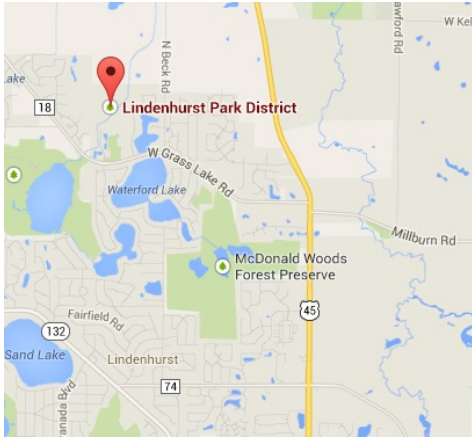

LINDENHURST

Lindenhurst Park District Building Dance Room – 2200 E. Grass Lake Road, Lindenhurst, IL

Our classes are at the Lindenhurst Park District Building Dance Room located on Grass Lake Road just west of Rt 45 and north of Millburn Road.

FROM ELGIN, SOUTH BARRINGTON OR BARRINGTON PARK DISTRICT LOCATION:

Route 59 north to Cuba Road east to Ela Road north to Route 22 east to Route 83 north – stay on this road even when it becomes Route 45 continue north past Millburn Road. Turn left at the next stoplight – Grass Lake Road. Park District is on the north side.

FROM LINDENHURST OR LIBERTYVILLE LOCATION:

Route 45 south to Route 132/Grand east. Turn left on Old Grand Road. Left into Viking Park - White house inside Viking park on the right.

FROM VERNON HILLS AREA:

Butterfield Rd north to Route 137 east to O'Plaine Road north – to the dead end on Old Grand – right/east. Left into Viking Park - White house inside Viking park on the right.