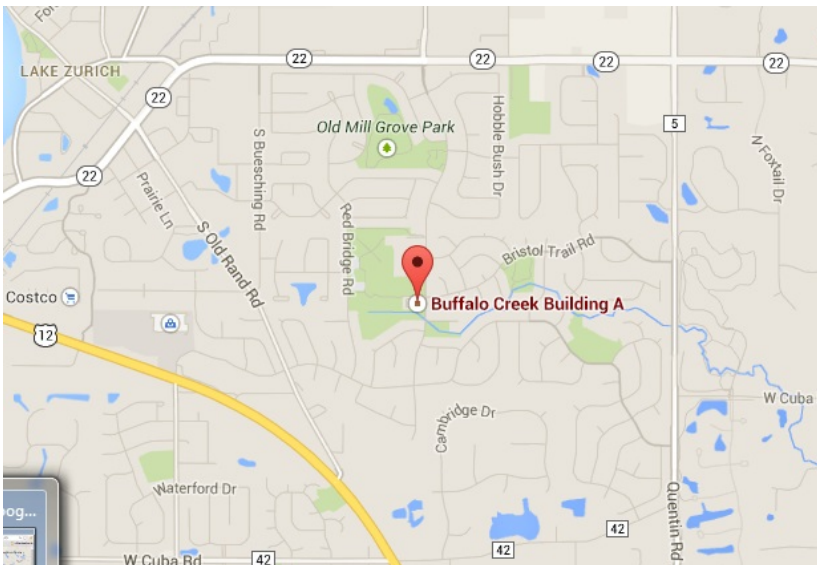

GURNEE

Hunt Club Community Center – 920 Hunt Club Road, Gurnee, IL

Our classes are at the Hunt Club Community Center located off Hunt Club Road just south of Dada. Classes are held in the preschool activity room in the main building.

FROM ELGIN, SOUTH BARRINGTON OR BARRINGTON PARK DISTRICT LOCATION:

Route 59 north to Cuba Road east to Ela Road north to Route 22 east to Route 83 north – stay on this road even when it becomes Route 45 continue north to Route 132/Grand east. Turn left on Old Grand Road. White house inside Viking park on the right.

FROM LINDENHURST OR LIBERTYVILLE LOCATION:

Route 45 south to Route 132/Grand east. Turn left on Old Grand Road. Left into Viking Park - White house inside Viking park on the right.

FROM VERNON HILLS AREA:

Our classes are in the Buffalo Creek Building “B” (Martial Arts Bldg) on Old Mill Grove Road in Lake Zurich. The intersection is Old Mill Grove and Route 22 (east of West Main and west of Quentin).

FROM ELGIN, SOUTH BARRINGTON OR BARRINGTON PARK DISTRICT LOCATION: