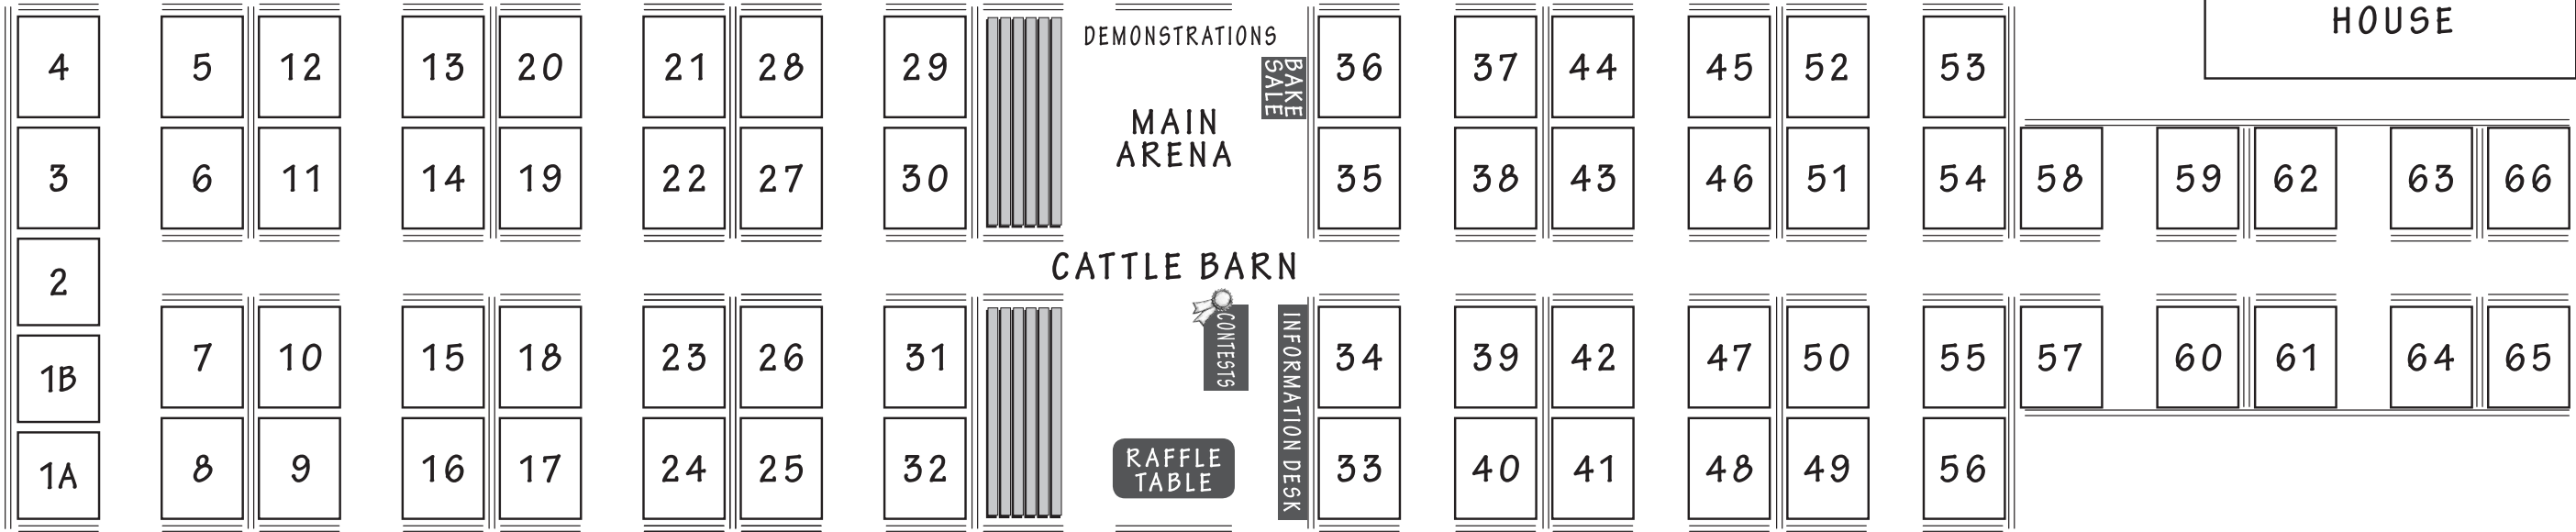

ENDLESS MOUNTAINS FIBER FESTIVAL OF PENNSYLVANIA

Harford Fairgrounds • 485 Fair Hill Road • New Milford, PA 18834

TO I-81

FESTIVAL ENTRANCE

ADMISSION BOOTH

BORDER COLLIE

HERDING DEMO

FOOD