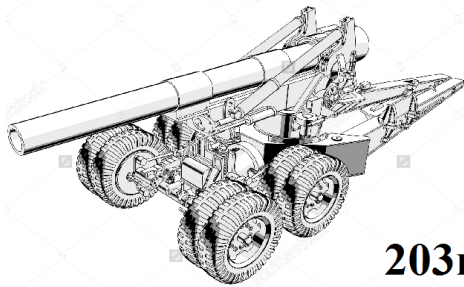

M115 203mm Howitzer

Ratings

Armor Class: Weapon (W)
Mobility: Static (S)

M115 203mm Howitzer
Ammunition: HE

Special Abilities: Indirect Fire
OPTICS: Starlight

Weapon	Value (HE)	Max ROF	ICM	Incend Smoke	Chem Smoke	Minimum Range (Hexes)	Maximum Range (Hexes)	Ammo Supply							
								HE	ICM	Incend Smoke	Chem Smoke	Illum.	CLGP	RAP	FASCAM
203mm Howitzer M115	4	X3	—	—	—	7	67	16	—	—	—	—	—	—	—

Values are per strength point.

Ammo supply is the number of turns of fire except for smoke, which is the total number of smoke screens allowed.

RAP-Rocket Assisted Projectile # available/Range