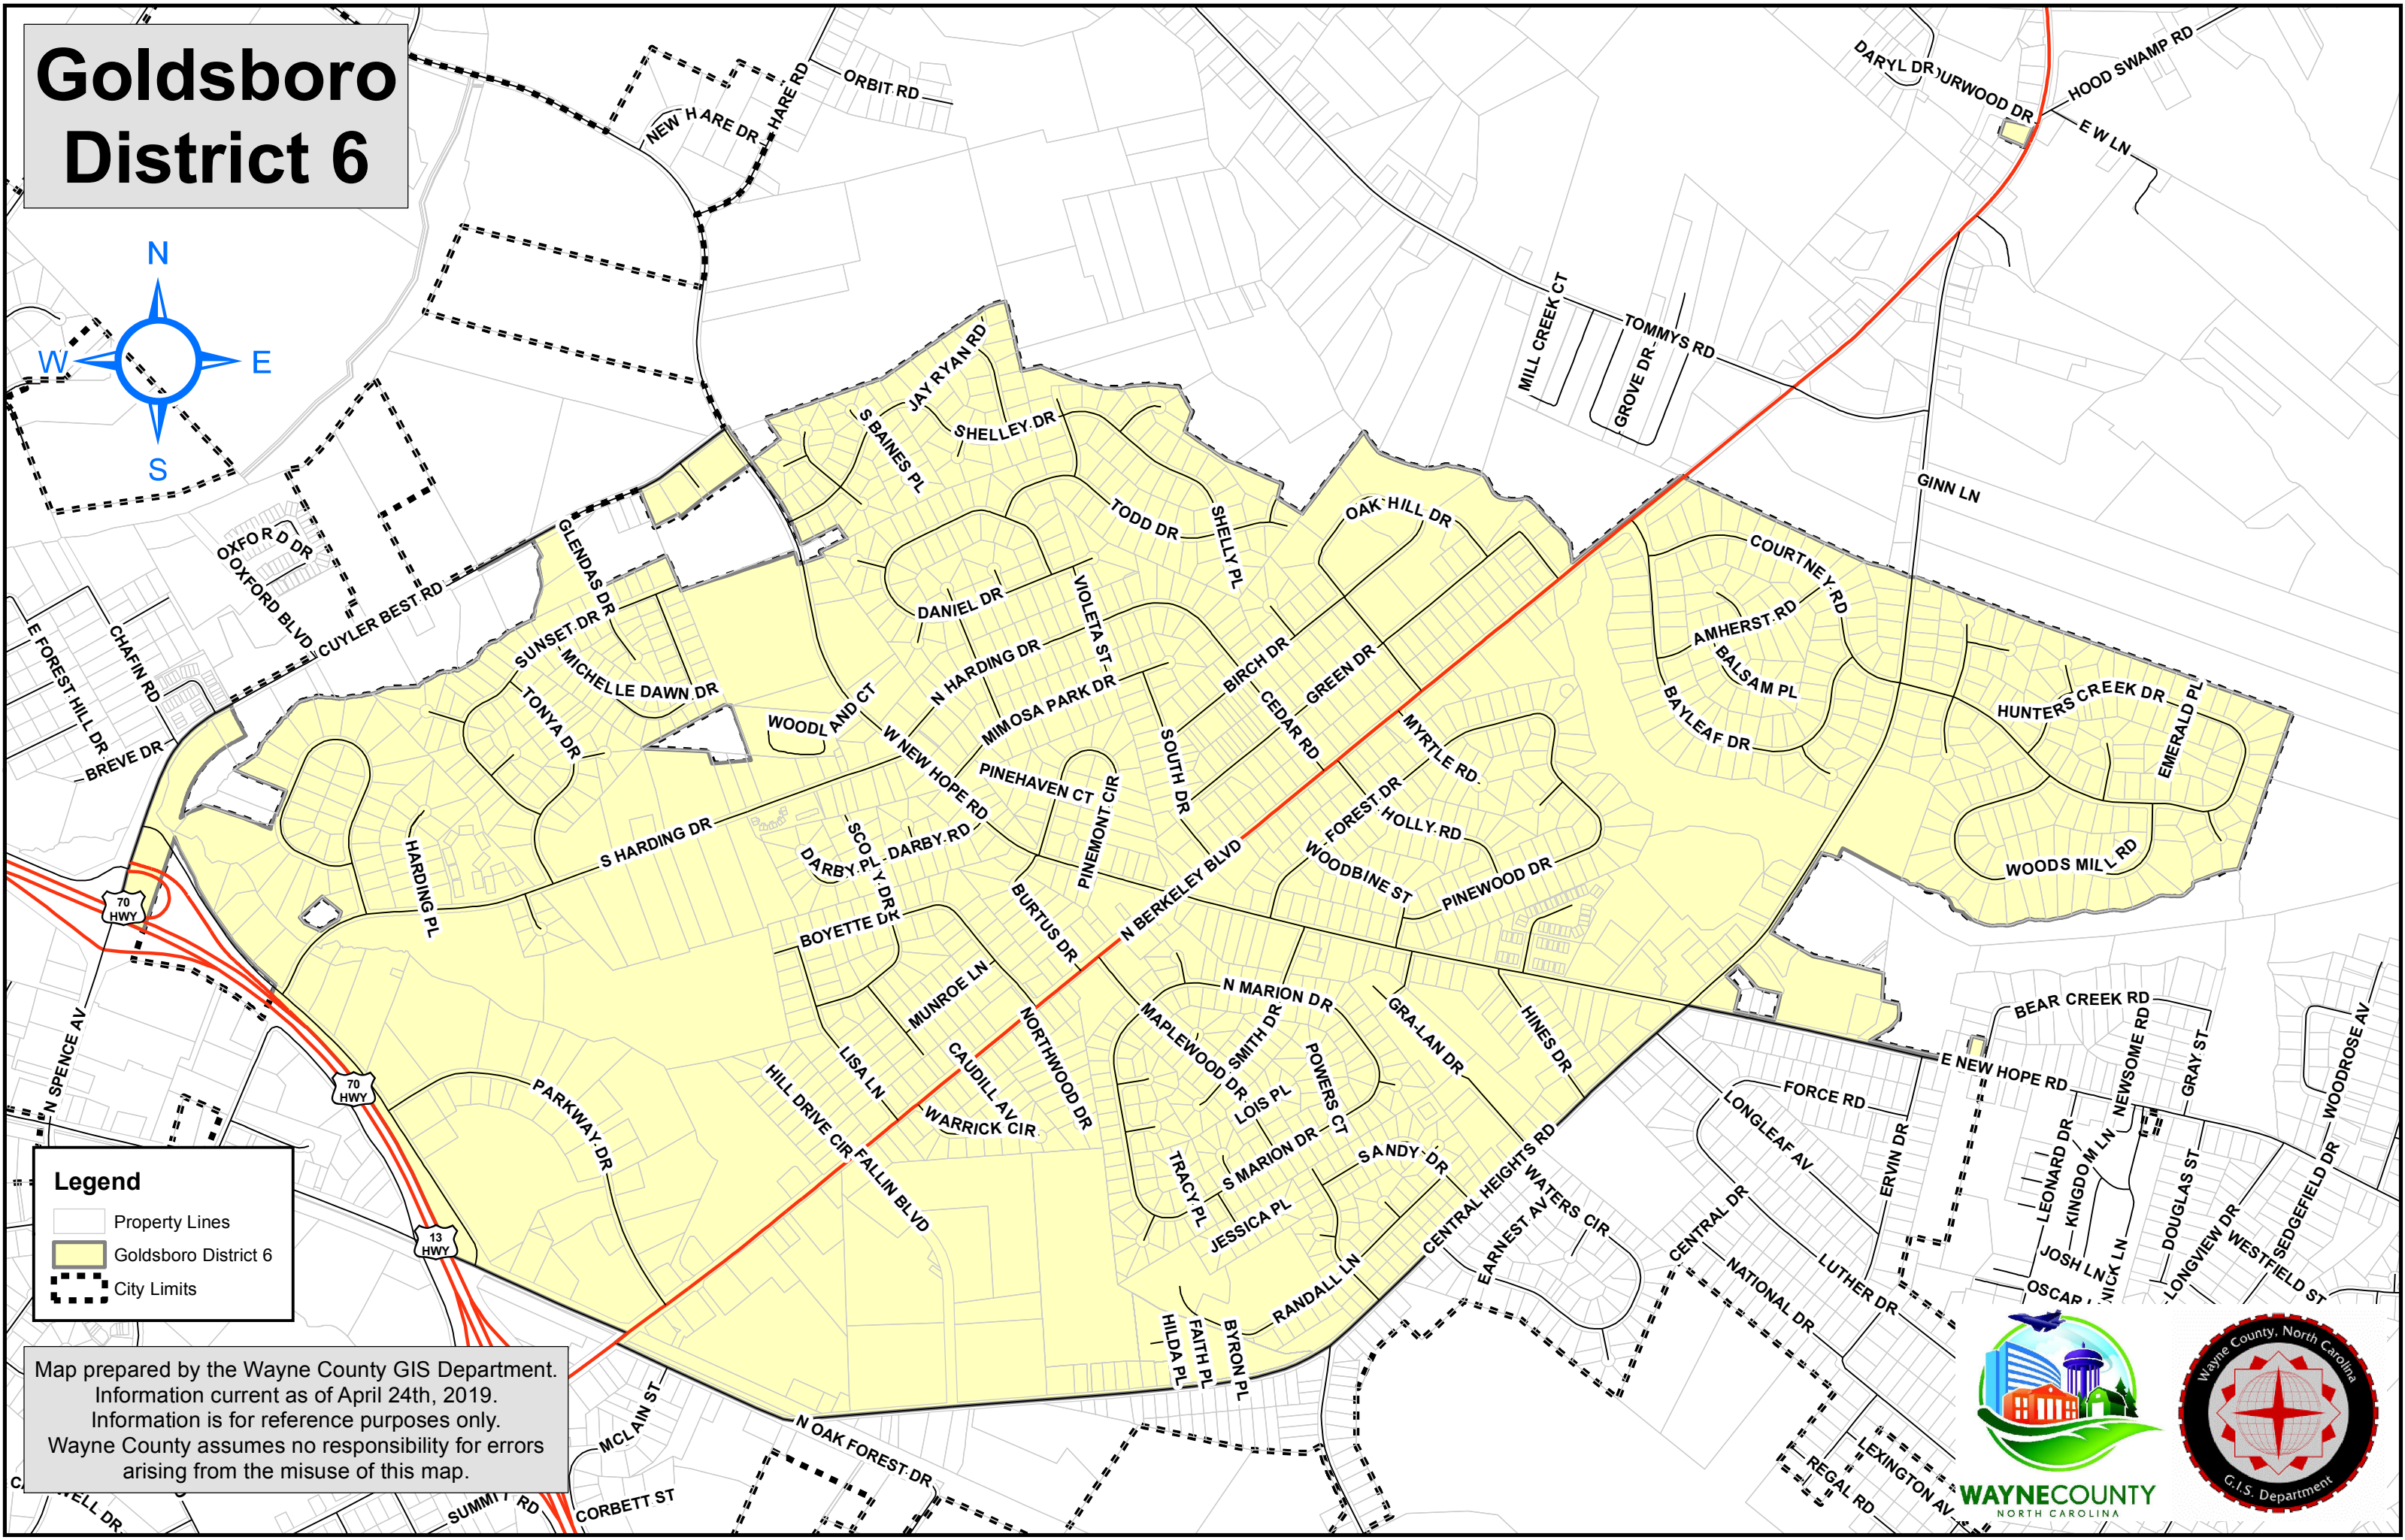

Goldsboro District 6

Legend

- Property Lines
- Goldsboro District 6
- City Limits

Map prepared by the Wayne County GIS Department.
Information current as of April 24th, 2019.
Information is for reference purposes only.
Wayne County assumes no responsibility for errors
arising from the misuse of this map.