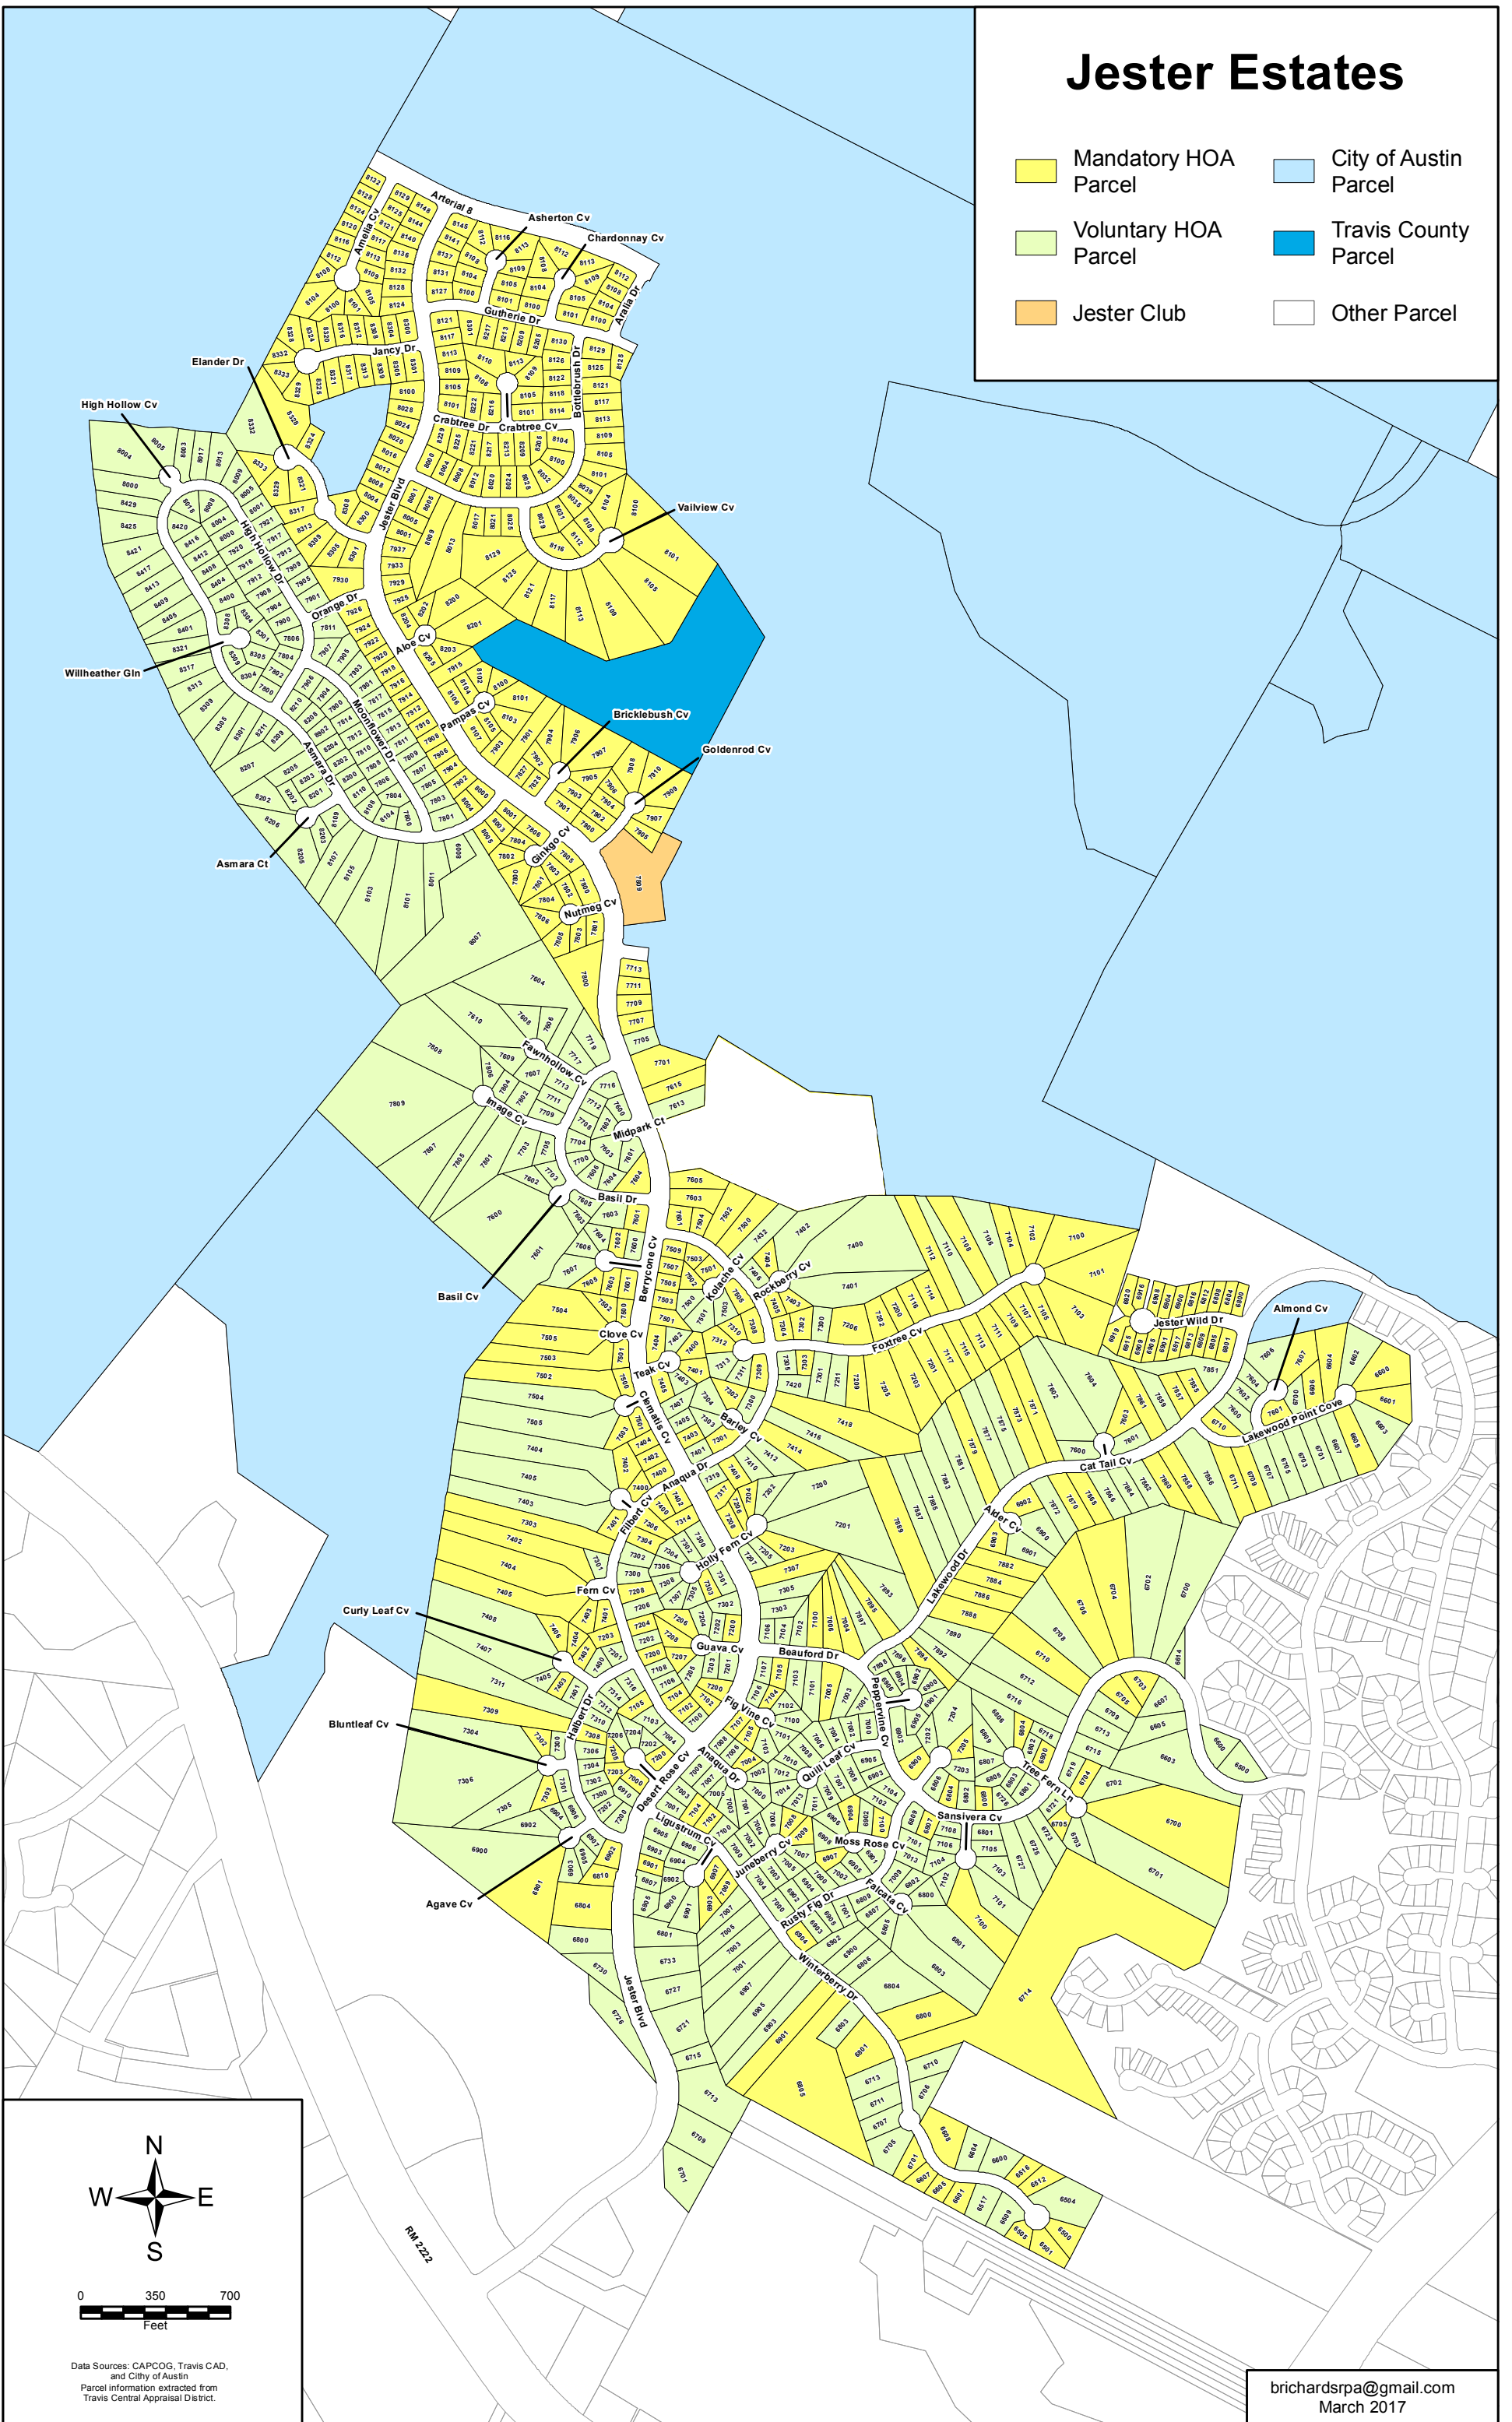

Jester Estates

- Mandatory HOA Parcel
- Voluntary HOA Parcel
- Jester Club
- City of Austin Parcel
- Travis County Parcel
- Other Parcel

Data Sources: CAPCOG, Travis CAD, and City of Austin
Parcel information extracted from Travis Central Appraisal District.