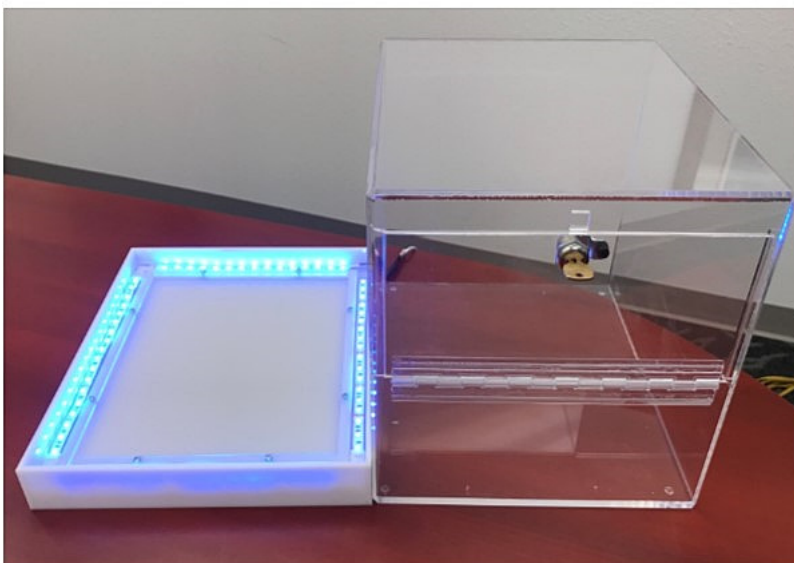

Lighted LED Pull Tab Containers!

Draw attention to your pull tabs!!

**Eight different light colors
available:**

(Red, Blue, Green, White, Purple, Orange, Yellow, Aqua)

Custom sizes to fit your needs!

**Solid colors, multiple colors,
or flashing colors!**

**Dim the lights or make them
brighter!**

**Built to LAST! Thicker acrylic and
full-length door hinges!**

*Boost
pull tab
sales at
your sites!*

Pull tab containers available with a base and cash drawer or a base and no cash drawer.