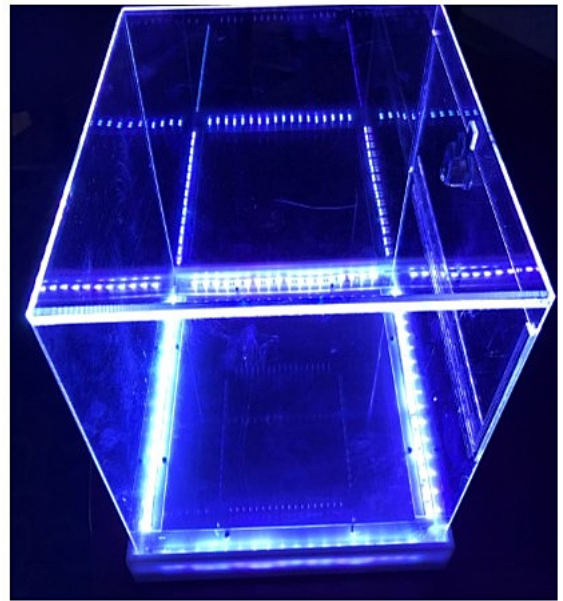

Lighted LED Pull Tab Containers!

Draw attention to your pull tabs!!

**Eight different light colors
available:**

(Red, Blue, Green, White, Purple, Orange, Yellow, Aqua)

Custom sizes to fit your needs!

**Solid colors, multiple colors,
or flashing colors!**

**Dim the lights or make them
brighter!**

**Built to LAST! Thicker acrylic and
full-length door hinges!**

*Boost
pull tab
sales at
your sites!*

Pull tab containers available with a base and cash drawer or a base and no cash drawer.