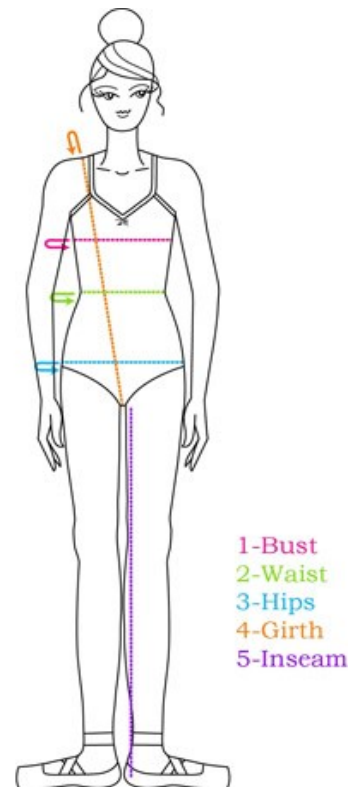

Monday Kindergarten — \$55.00

Body Measurements

Please follow these simple steps when you're ready to take body measurements. Have your child wear undergarments or a light-weight leotard with a bra that gives the bust line their typical shape for most accurate measurements.

- Have your child stand straight with their weight evenly distributed.
- The measurement tape should be snug but not too tight on circumference measurements and stretched tight for vertical measurements.

Getting the Measurements:

- 1—Bust/Chest—measure over the fullest part of the chest having the child's arms relaxed at their sides.
- 2—Waist—Measure around where the waist naturally indents. Keep your finger between the tape and their belly.
- 3—Hips—Measure around the fullest part of the hips and buttocks while your child stands with their heels together.
- 4—Girth—Measure from the midpoint on the shoulder towards the front, through the crotch and back around to meet the midpoint of the shoulder.

Adult Sizing						
		SA	MA	LA	XL	XXLA
Bust	Inches	33 - 36	36 - 38	38 - 41	41 - 45	45 - 50
Waist	Inches	25 - 28	28 - 30	30 - 33	33 - 37	37 - 41
Hips	Inches	34 - 37	37 - 40	40 - 43	43 - 47	47 - 51
Girth	Inches	57 - 60	60 - 63	63 - 66	66 - 69	69 - 72