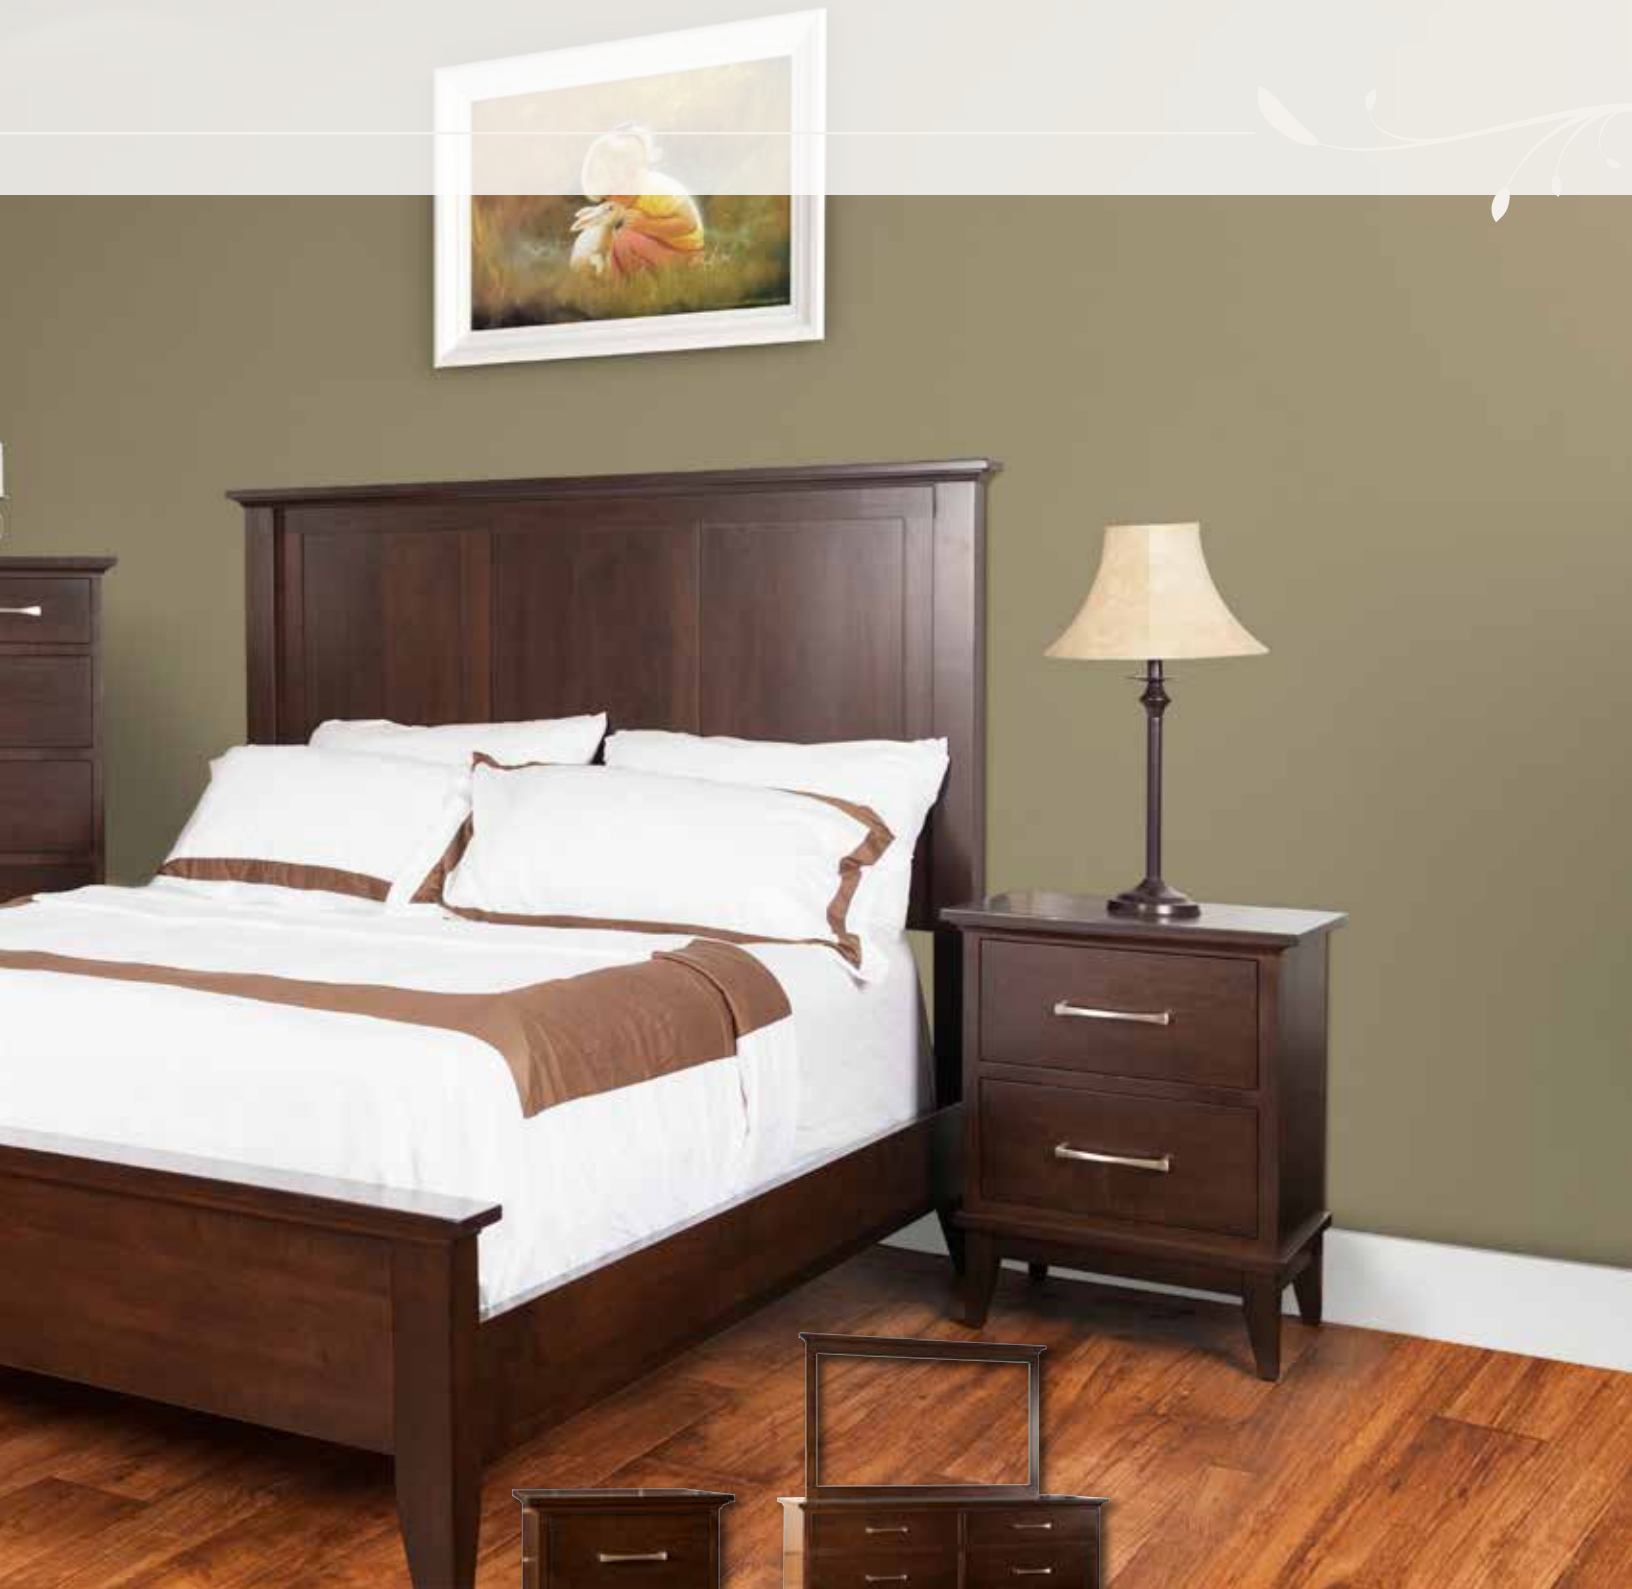

Courtland

Bedroom Furniture

CRQ-L
Queen Bed

Headboard: W61" x H67"
Footboard: H20"

CR16
6 Drawer Hiboy

W35 $\frac{3}{4}$ " x H54 $\frac{3}{4}$ " x D19 $\frac{1}{2}$ "

CR12
2 Drawer Nightstand

W21½" x H29¼" x D19½"