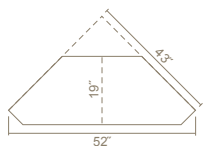

X45
Corner TV Unit

W52" x H69" x D19"
43" from corner out to crown

X84
Hudson TV Unit

W84" x H32" x D19½"