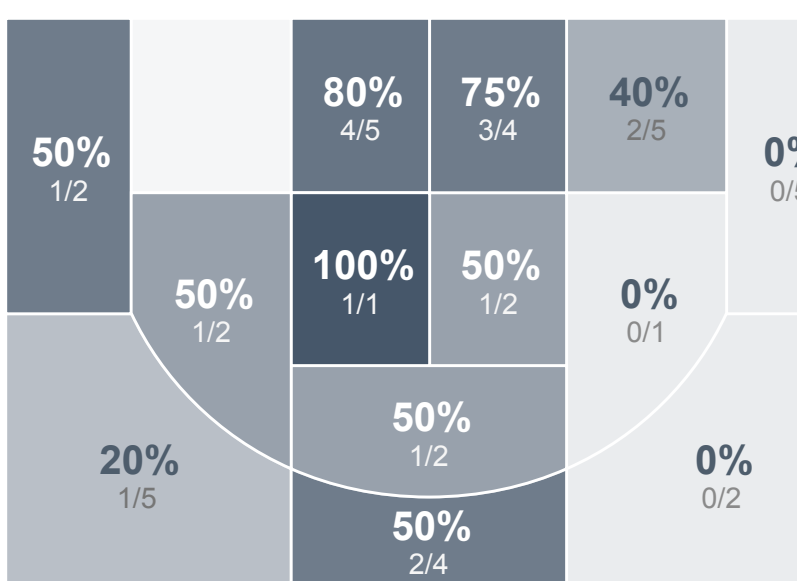

Team Stats

	WHS	BHS
FG Made/Attempted	17/40	24/59
Field Goal %	42.5%	40.7%
Effective Field Goal %	47.5%	44.9%
2FG Made/Attempted	13/22	19/36
2FG %	59.1%	52.8%
3FG Made/Attempted	4/18	5/23
3FG %	22.2%	21.7%
FT Made/Attempted	4/7	10/12
Free Throw %	57.1%	83.3%
Points Per Possession	0.57	0.82
Transition Points	7	2
Points Off Turnovers	9	36
Second Chance Points	0	10
Points in the Paint	18	32
Offensive Rebounds	7	10
Defense Rebounds	24	18
Assists	13	12
Deflections	8	16
Steals	9	20
Blocks	1	1
Turnovers	38	22
Personal Fouls	12	14
Charges Taken	0	1

Williston