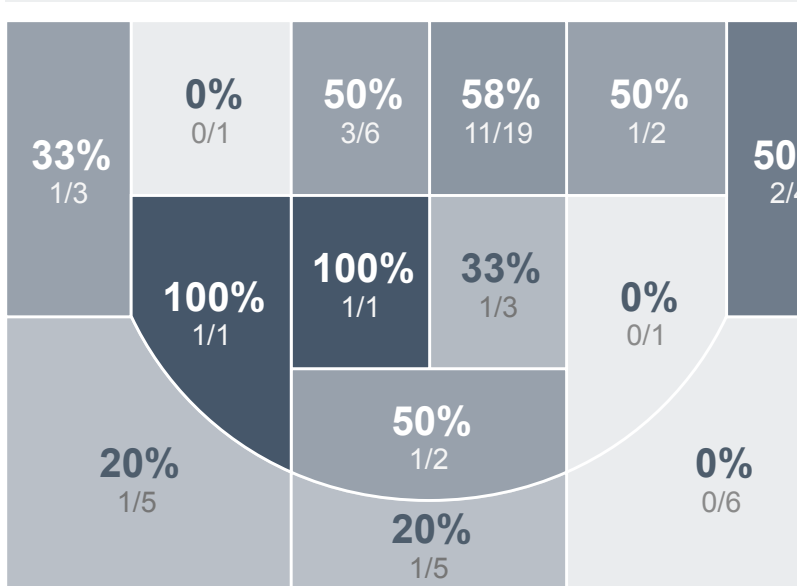

Team Stats

	WHS	BHS
FG Made/Attempted	17/40	24/59
Field Goal %	42.5%	40.7%
Effective Field Goal %	47.5%	44.9%
2FG Made/Attempted	13/22	19/36
2FG %	59.1%	52.8%
3FG Made/Attempted	4/18	5/23
3FG %	22.2%	21.7%
FT Made/Attempted	4/7	10/12
Free Throw %	57.1%	83.3%
Points Per Possession	0.57	0.82
Transition Points	7	2
Points Off Turnovers	9	36
Second Chance Points	0	10
Points in the Paint	18	32
Offensive Rebounds	7	10
Defense Rebounds	24	18
Assists	13	12
Deflections	8	16
Steals	9	20
Blocks	1	1
Turnovers	38	22
Personal Fouls	12	14
Charges Taken	0	1

Williston

Bismarck