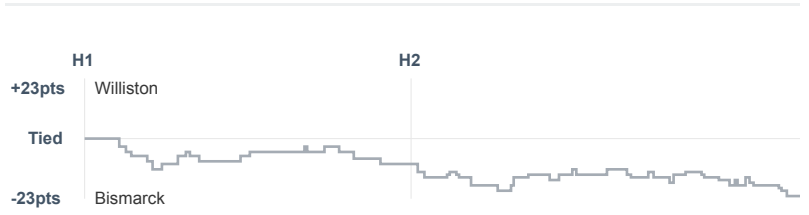

Box Score Report

Williston vs Bismarck - Dec 15, 2017 - L 42-63

Period Stats

	1	2	
WHS	15	27	42
BHS	25	38	63

Run Graph