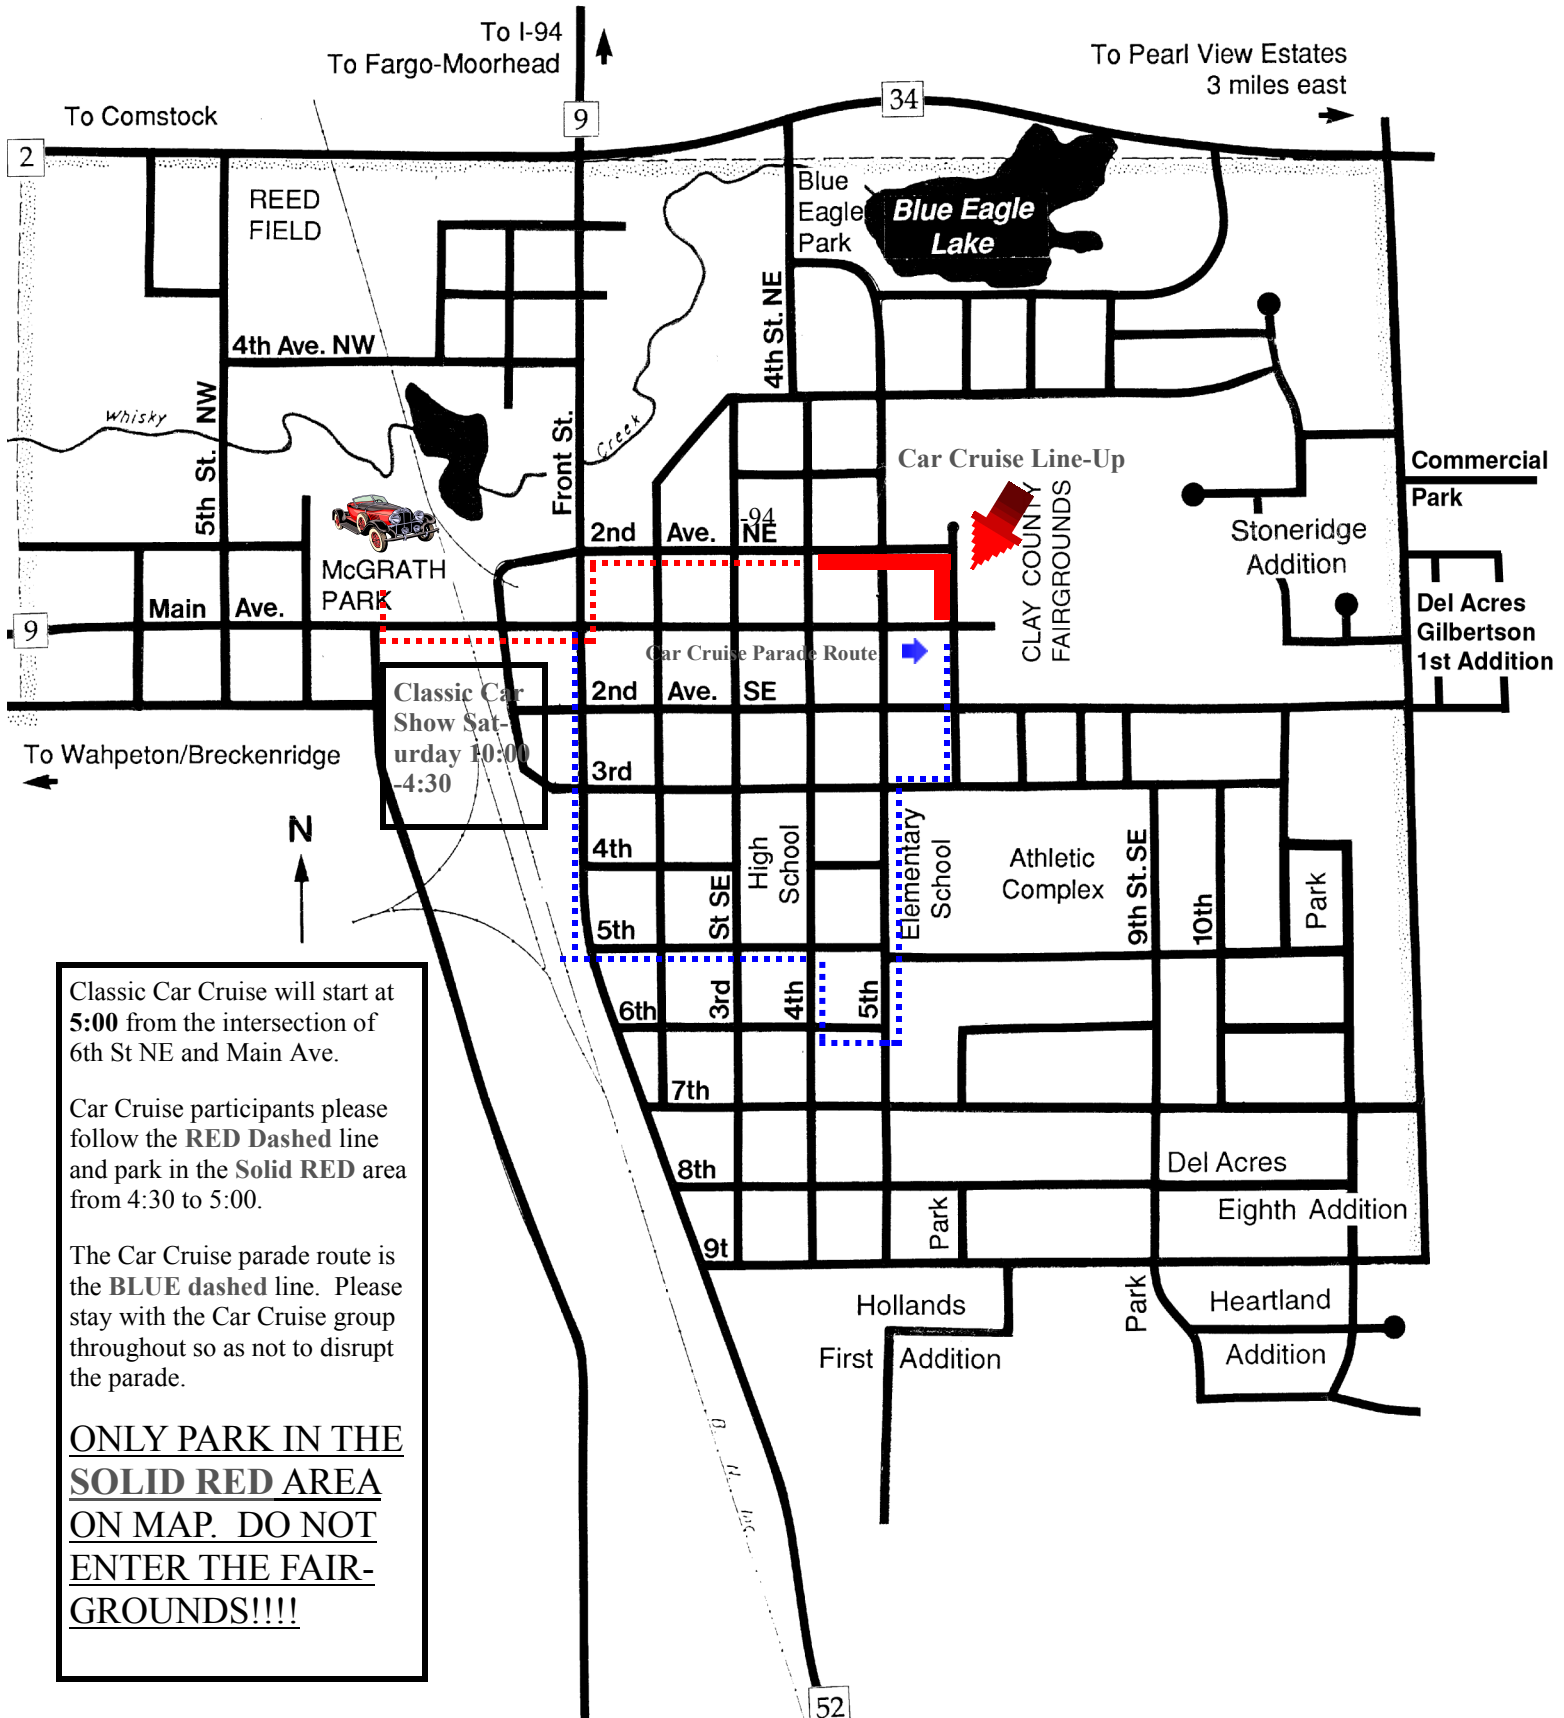

Barnesville Potato Days Classic Car Show

Classic Car Cruise will start at 5:00 from the intersection of 6th St NE and Main Ave.

Car Cruise participants please follow the **RED Dashed** line and park in the **Solid RED** area from 4:30 to 5:00.

The Car Cruise parade route is the **BLUE dashed** line. Please stay with the Car Cruise group throughout so as not to disrupt the parade.

ONLY PARK IN THE SOLID RED AREA ON MAP. DO NOT ENTER THE FAIR-GROUNDS!!!!