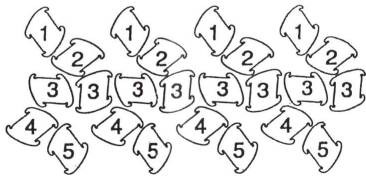

INFINITYLIGHTS™.COM

24 Piece Seashell

Assemble 24 Pieces - (*top)

FRONT BACK

Row 1 - 4 pieces

Row 2 - 4 pieces

Row 3 - 8 pieces

Row 4 - 4 pieces

Row 5 - 4 pieces

*as seen on picture insert under 24 pieces.