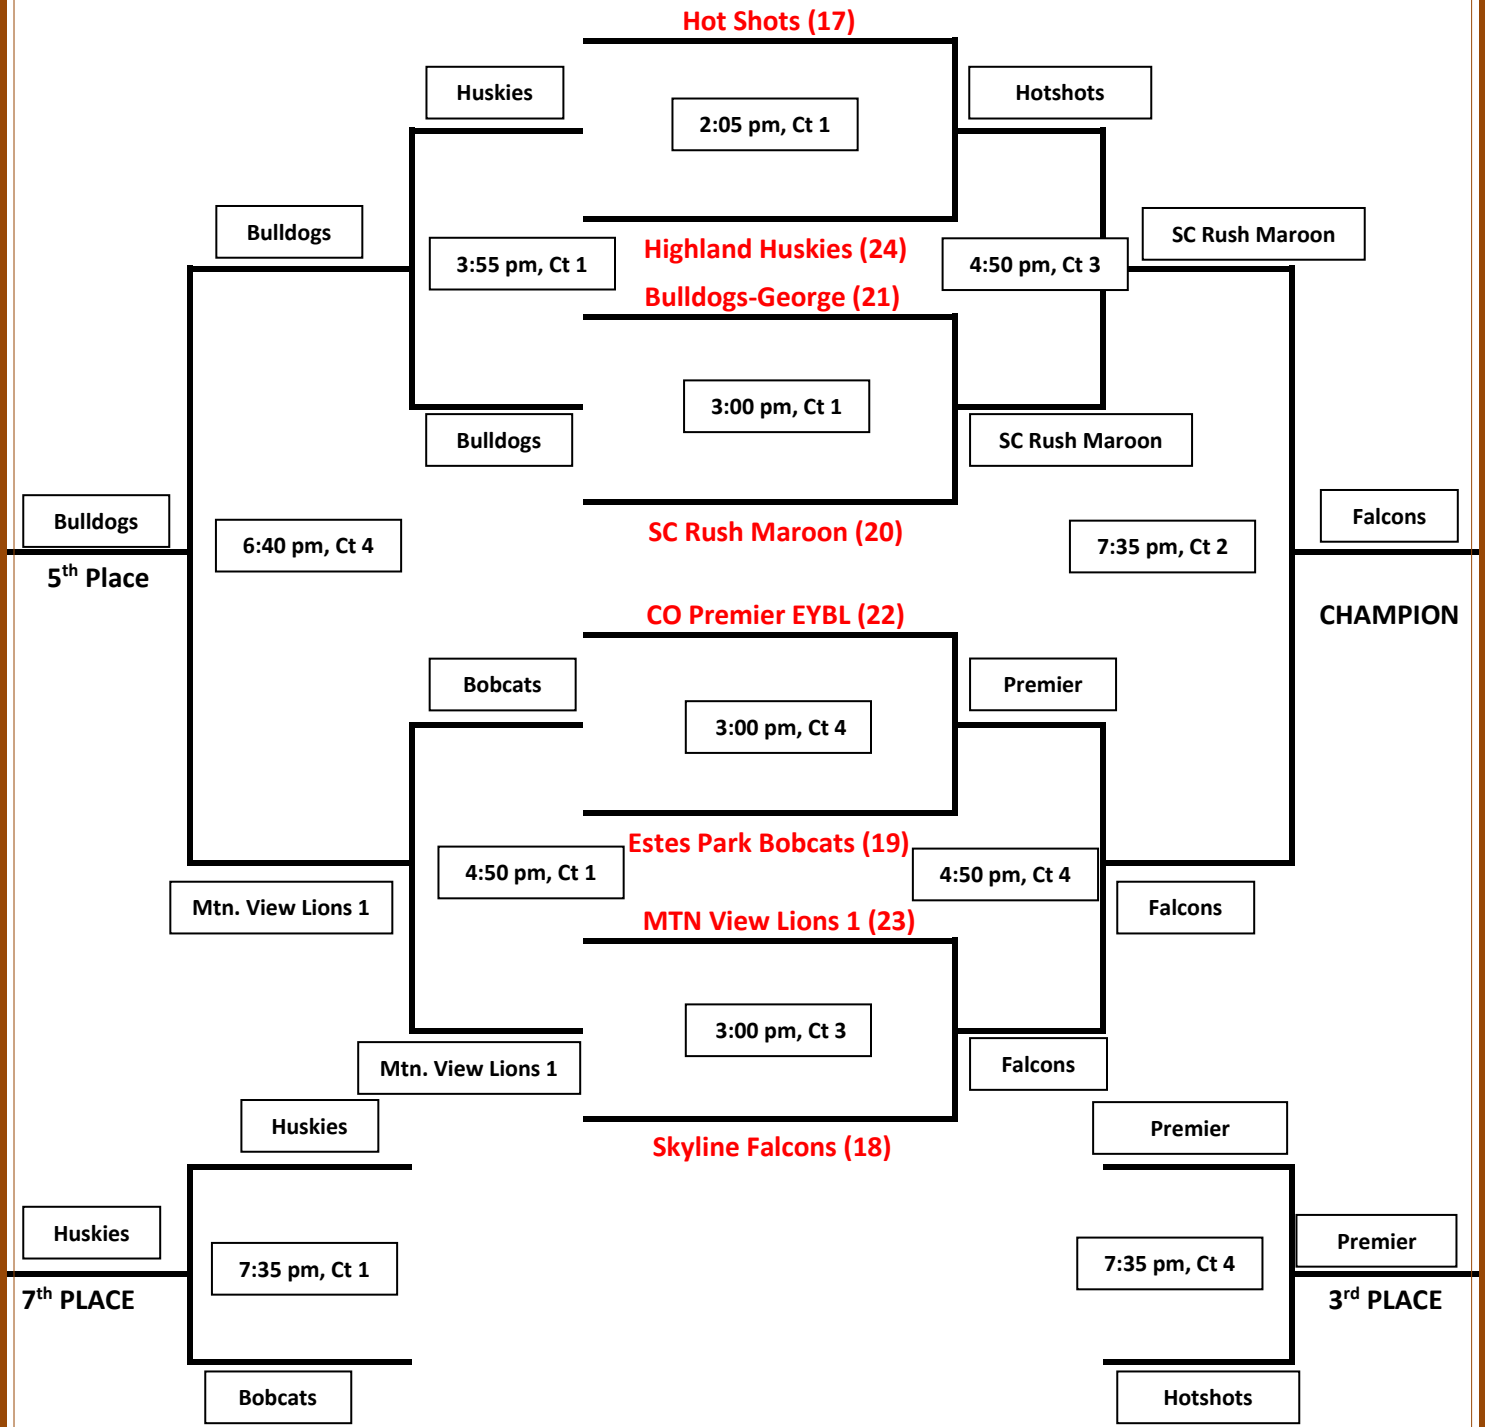

IP2P2K19 WINTER BASKETBALL LEAGUE

8th Grade Boys Tier I
Saturday, March 2

*Higher Seed HOME TEAM wears LIGHT JERSEYS

IP2P2K19 WINTER BASKETBALL LEAGUE

8th Grade Boys Tier II
Saturday, March 2

*Higher Seed HOME TEAM wears LIGHT JERSEYS

IP2P2K19 WINTER BASKETBALL LEAGUE

8th Grade Boys Tier III
Saturday, March 2

*Higher Seed HOME TEAM wears LIGHT JERSEYS

P2P2K19 WINTER BASKETBALL LEAGUE

8th Grade Boys Tier IV, *updated 2/21, 7:00 am

***Higher Seed HOME TEAM wears LIGHT JERSEYS**

Format: 4 team round robin pool play. Tie Breaker: 1. Overall records 2. Head-to-head competition 3. + or - points in each game with a max +15 points per game. 4. Total defensive points allowed

1ST TEAM LISTED IS HOME TEAM AND WEARS LIGHT COLOR JERSEY

DATE	LOCATION	TIME	COURT	GAME
Saturday, March 2	P2P Sports	3:55 pm	5	25 vs 26(45-35)
Saturday, March 2	P2P Sports	3:55 pm	6	(23-21)27 vs 28
Saturday, March 2	P2P Sports	4:50 pm	5	(34-27)25 vs 29
Saturday, March 2	P2P Sports	4:50 pm	6	(52-42)26 vs 27
Saturday, March 2	P2P Sports	5:45 pm	5	29 vs 28(30-19)