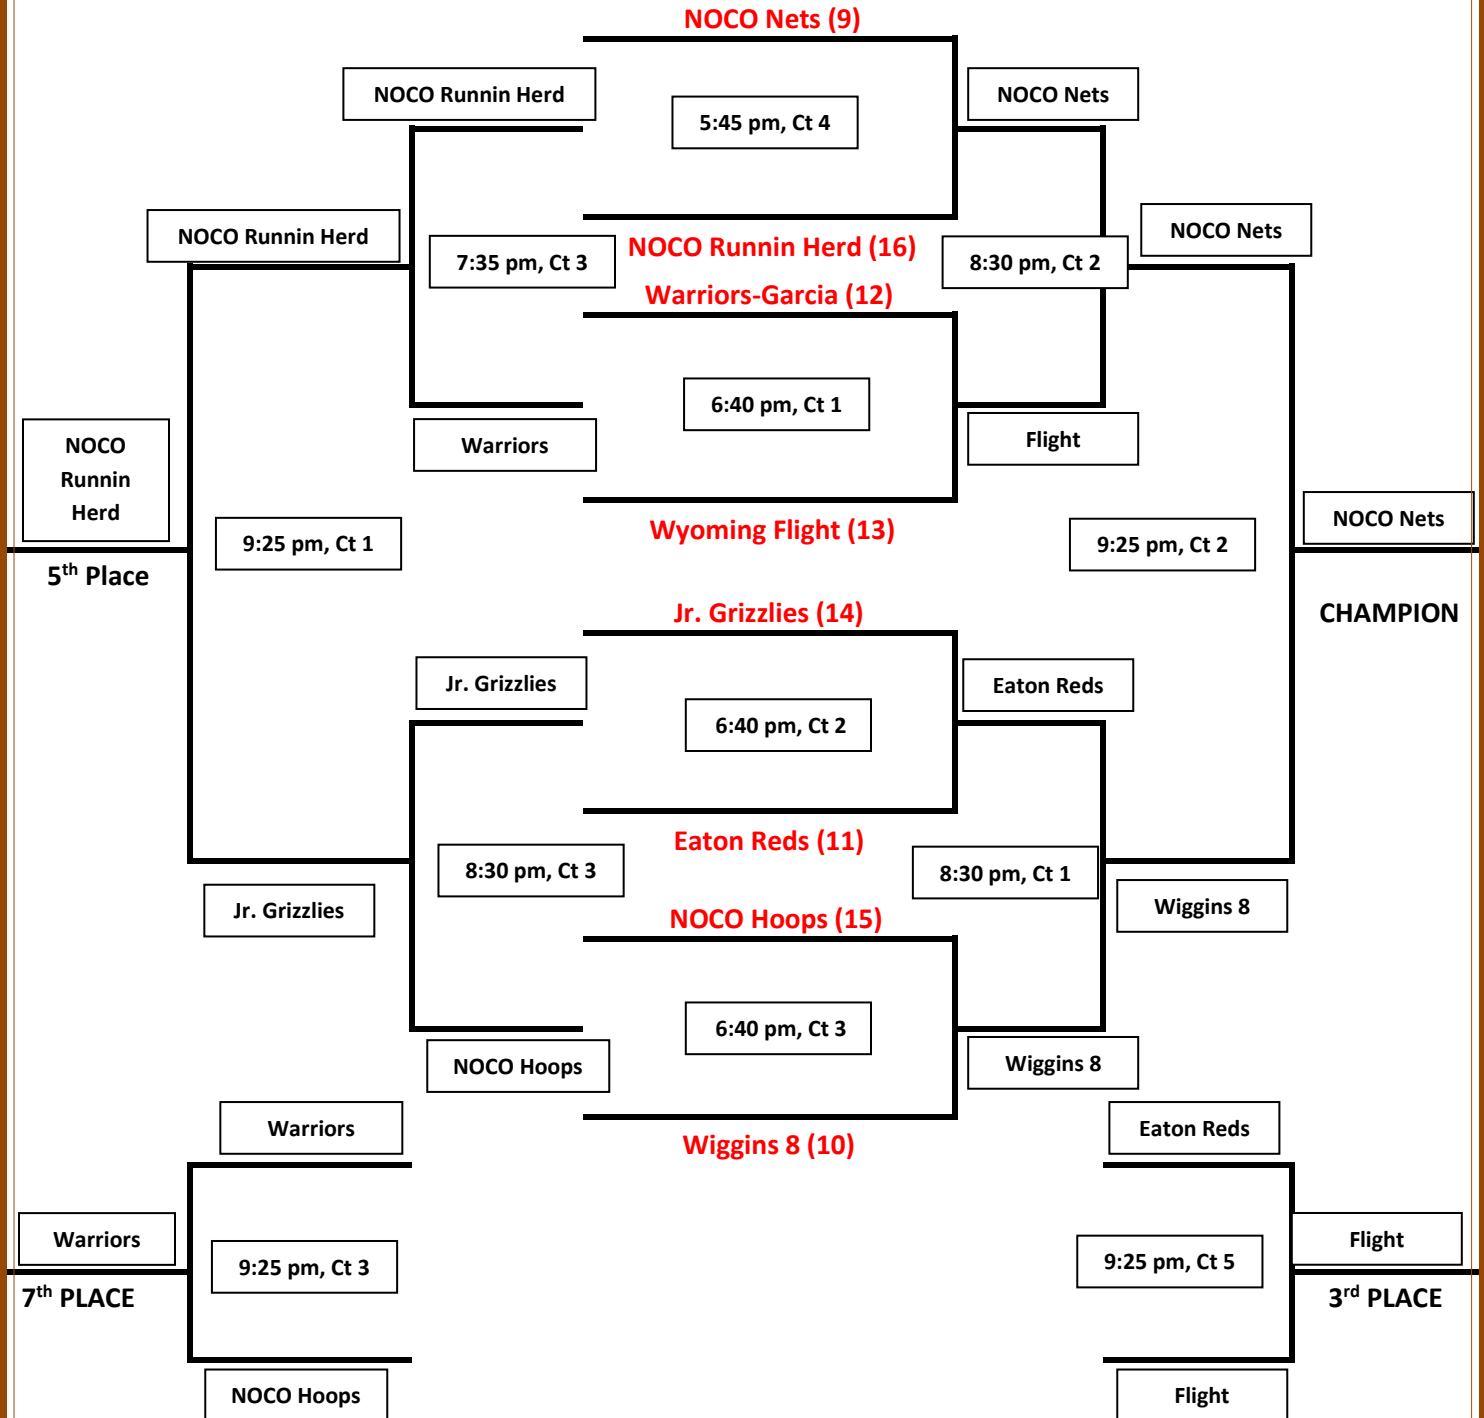

IP2P2K19 WINTER BASKETBALL LEAGUE

8th Grade Boys Tier I
Saturday, March 2

*Higher Seed HOME TEAM wears LIGHT JERSEYS

IP2P2K19 WINTER BASKETBALL LEAGUE

8th Grade Boys Tier II
Saturday, March 2

*Higher Seed HOME TEAM wears LIGHT JERSEYS

IP2P2K19 WINTER BASKETBALL LEAGUE

8th Grade Boys Tier III
Saturday, March 2

*Higher Seed HOME TEAM wears LIGHT JERSEYS

P2P2K19 WINTER BASKETBALL LEAGUE

8th Grade Boys Tier IV, *updated 2/21, 7:00 am

***Higher Seed HOME TEAM wears LIGHT JERSEYS**

Format: 4 team round robin pool play. Tie Breaker: 1. Overall records 2. Head-to-head competition 3. + or - points in each game with a max +15 points per game. 4. Total defensive points allowed

1ST TEAM LISTED IS HOME TEAM AND WEARS LIGHT COLOR JERSEY

Format: Pool Play to determine 1st and 2nd place. Tie Breaker: 1. Overall records 2. Head-to-head competition 3. + or – points in each game with a max +15 points per game. 4. Total defensive points allowed.