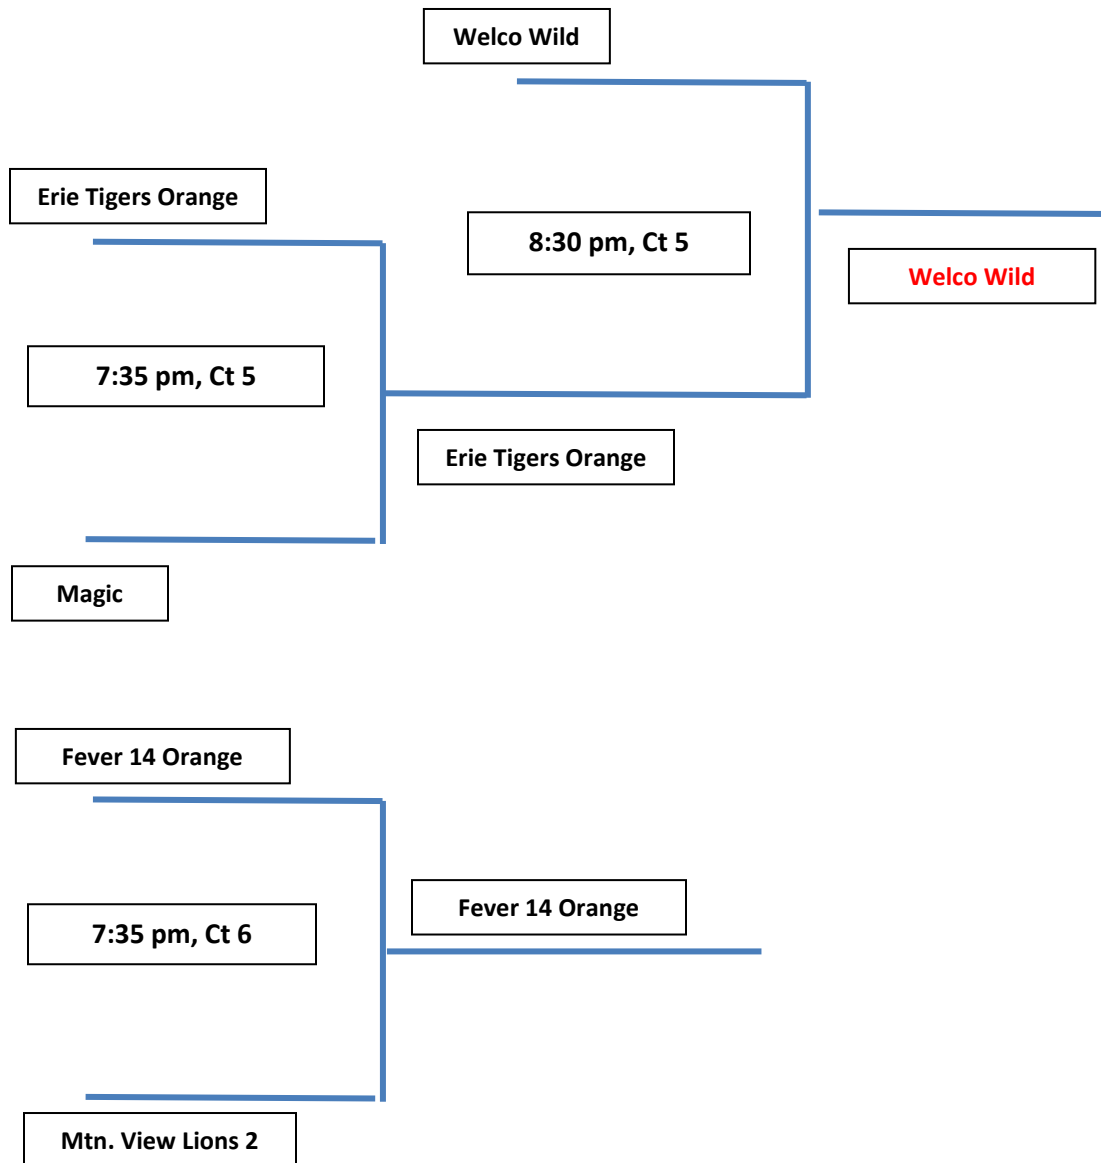

IP2P2K19 **WINTER BASKETBALL LEAGUE**

8th Grade Boys Tier IV

*Higher Seed HOME TEAM wears LIGHT JERSEYS

P2P2K19 WINTER BASKETBALL LEAGUE

8th Grade Boys Tier V

*Higher Seed HOME TEAM wears LIGHT JERSEYS

Teams	Wins	Losses	+/-	+/-	Total +/-	Seed
RCS Cougars (31)	1	1	+15	-6	+9	2
Eaton Reds-Martinez (32) (Forfeit)						
Silver Creek Rush White (33)	2	0	+15	+6	+21	1
Erie Tigers Black (34)	0	2	-15	-15	-30	3

Format: 4 team round robin pool play. Tie Breaker: 1. Overall records 2. Head-to-head competition 3. + or – points in each game with a max +15 points per game. 4. Total defensive points allowed

1ST TEAM LISTED IS HOME TEAM AND WEARS LIGHT COLOR JERSEY

DATE	LOCATION	TIME	COURT	GAME
Saturday, March 2	P2P Sports	5:45 pm	6	(50-27)31 vs 34
Saturday, March 2	P2P Sports	6:40 pm	5	32 vs 33(Forfeit)
Saturday, March 2	P2P Sports	8:30 pm	4	31 vs 33(47-41)
Saturday, March 2	P2P Sports	8:30 pm	6	32 vs 34(Forfeit)
Saturday, March 2	P2P Sports	9:25 pm	4	31 vs 32(Forfeit)
Saturday, March 2	P2P Sports	9:25 pm	6	(29-14)33 vs 34

Format: Pool Play to determine 1st and 2nd place. Tie Breaker: 1. Overall records 2. Head-to-head competition 3. + or – points in each game with a max +15 points per game. 4. Total defensive points allowed.