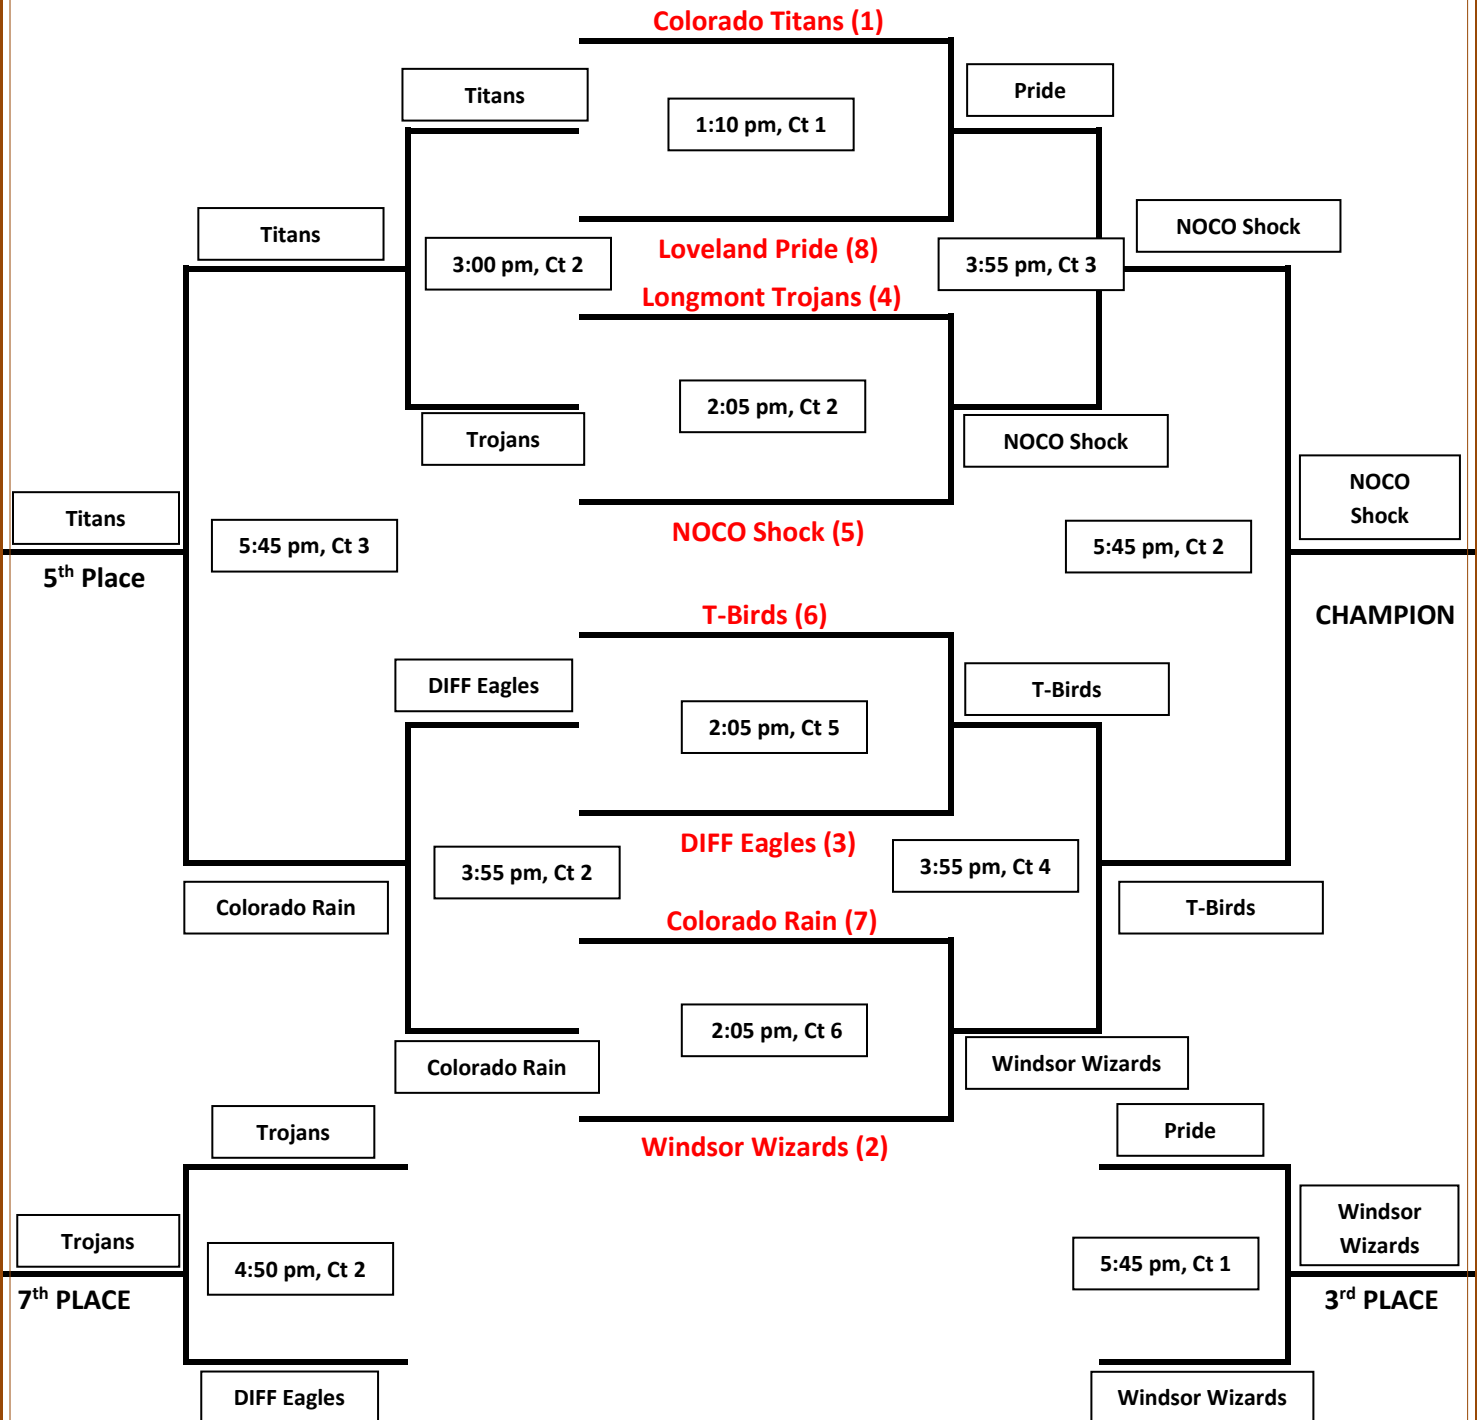

IP2P2K19 WINTER BASKETBALL LEAGUE

8th Grade Boys Tier I
Saturday, March 2

*Higher Seed HOME TEAM wears LIGHT JERSEYS

IP2P2K19 WINTER BASKETBALL LEAGUE

8th Grade Boys Tier II
Saturday, March 2

*Higher Seed HOME TEAM wears LIGHT JERSEYS

Format: 4 team round robin pool play. Tie Breaker: 1. Overall records 2. Head-to-head competition 3. + or - points in each game with a max +15 points per game. 4. Total defensive points allowed

1ST TEAM LISTED IS HOME TEAM AND WEARS LIGHT COLOR JERSEY

Format: 4 team round robin pool play. Tie Breaker: 1. Overall records 2. Head-to-head competition 3. + or – points in each game with a max +15 points per game. 4. Total defensive points allowed

1ST TEAM LISTED IS HOME TEAM AND WEARS LIGHT COLOR JERSEY

Format: Pool Play to determine 1st and 2nd place. Tie Breaker: 1. Overall records 2. Head-to-head competition 3. + or – points in each game with a max +15 points per game. 4. Total defensive points allowed.