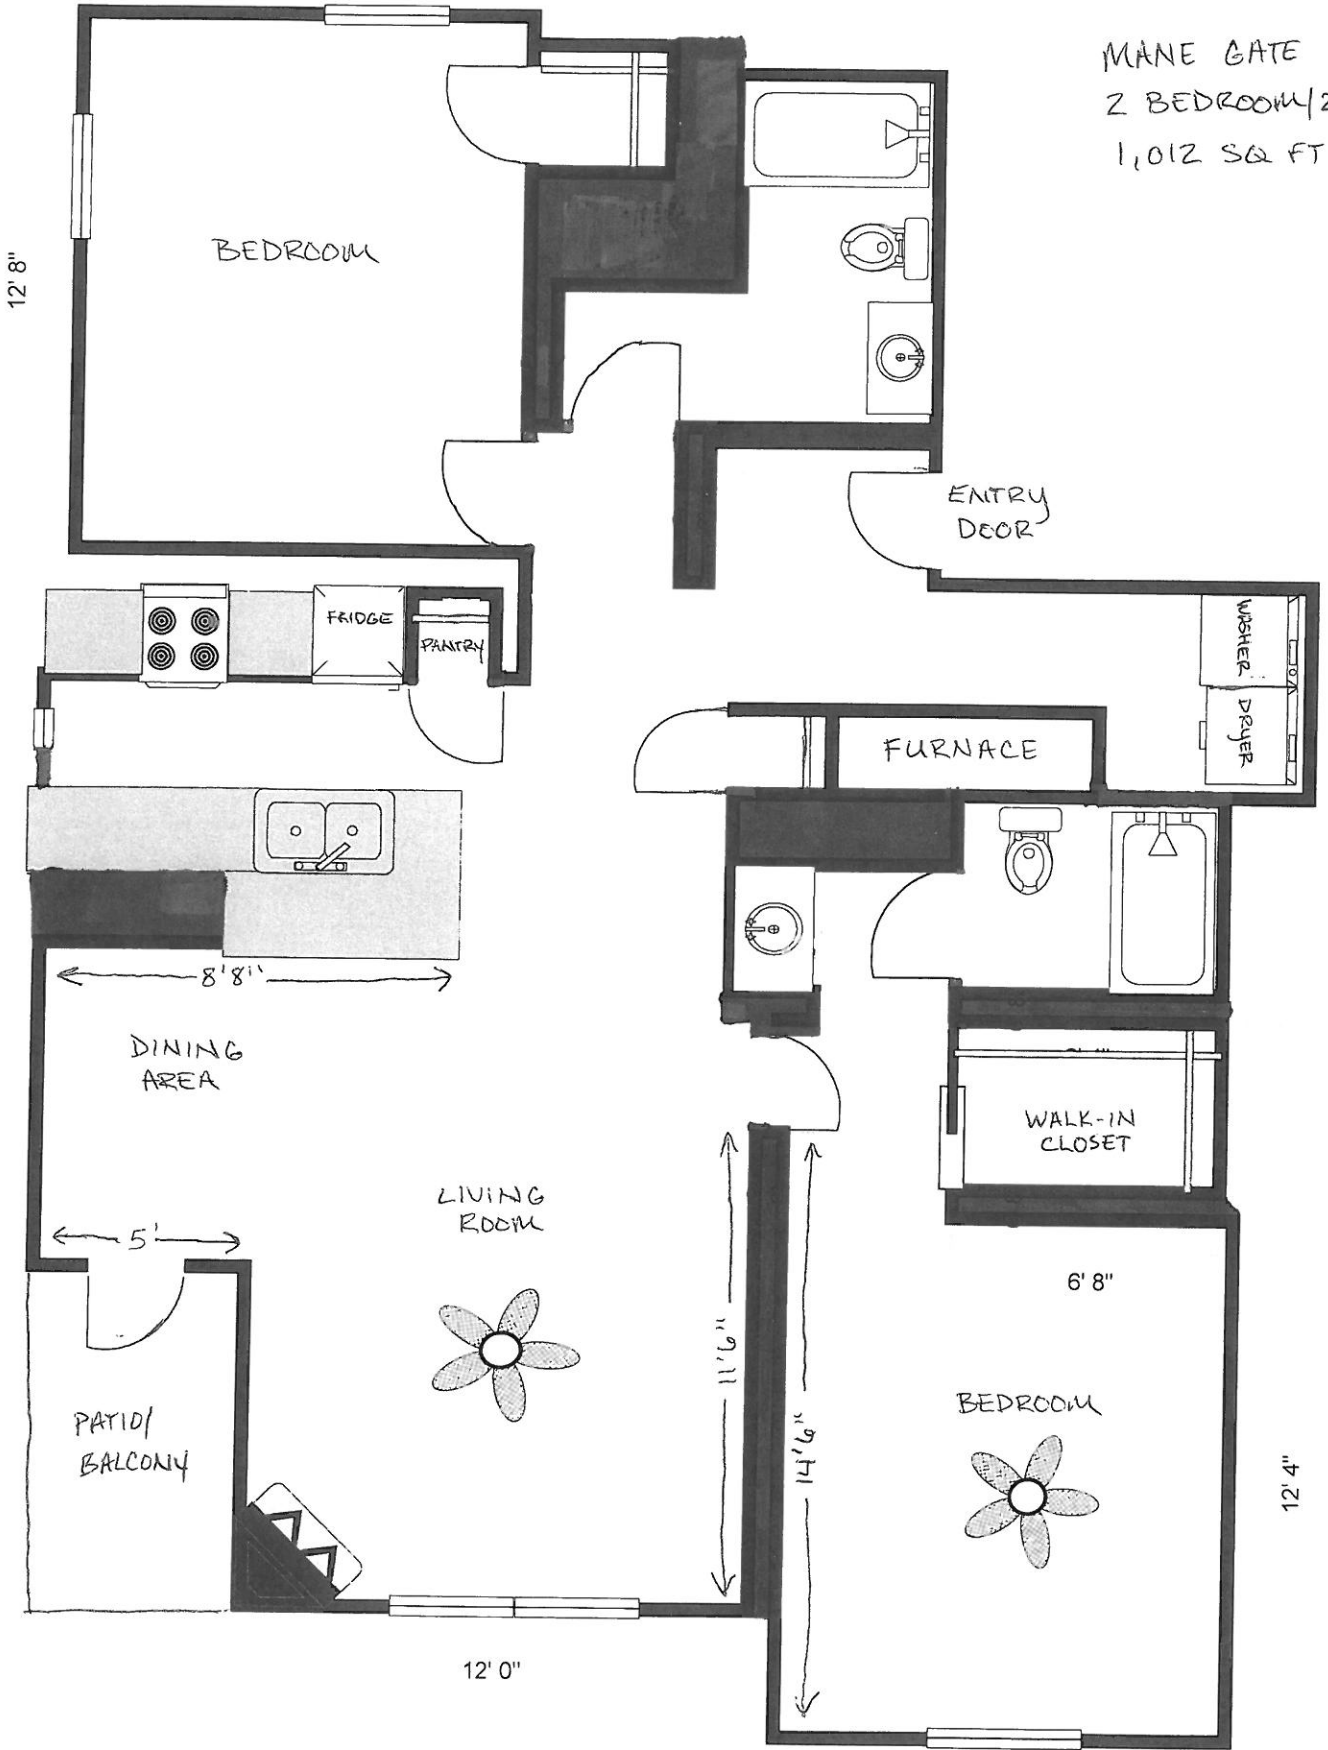

10' 8"

MAINE GATE
2 BEDROOM/2 BATH
1,012 SQ FT

5' 0"

7' 8"

8' 8"

5'

11' 6"
14' 6"

12' 0"

12' 4"

10' 8"