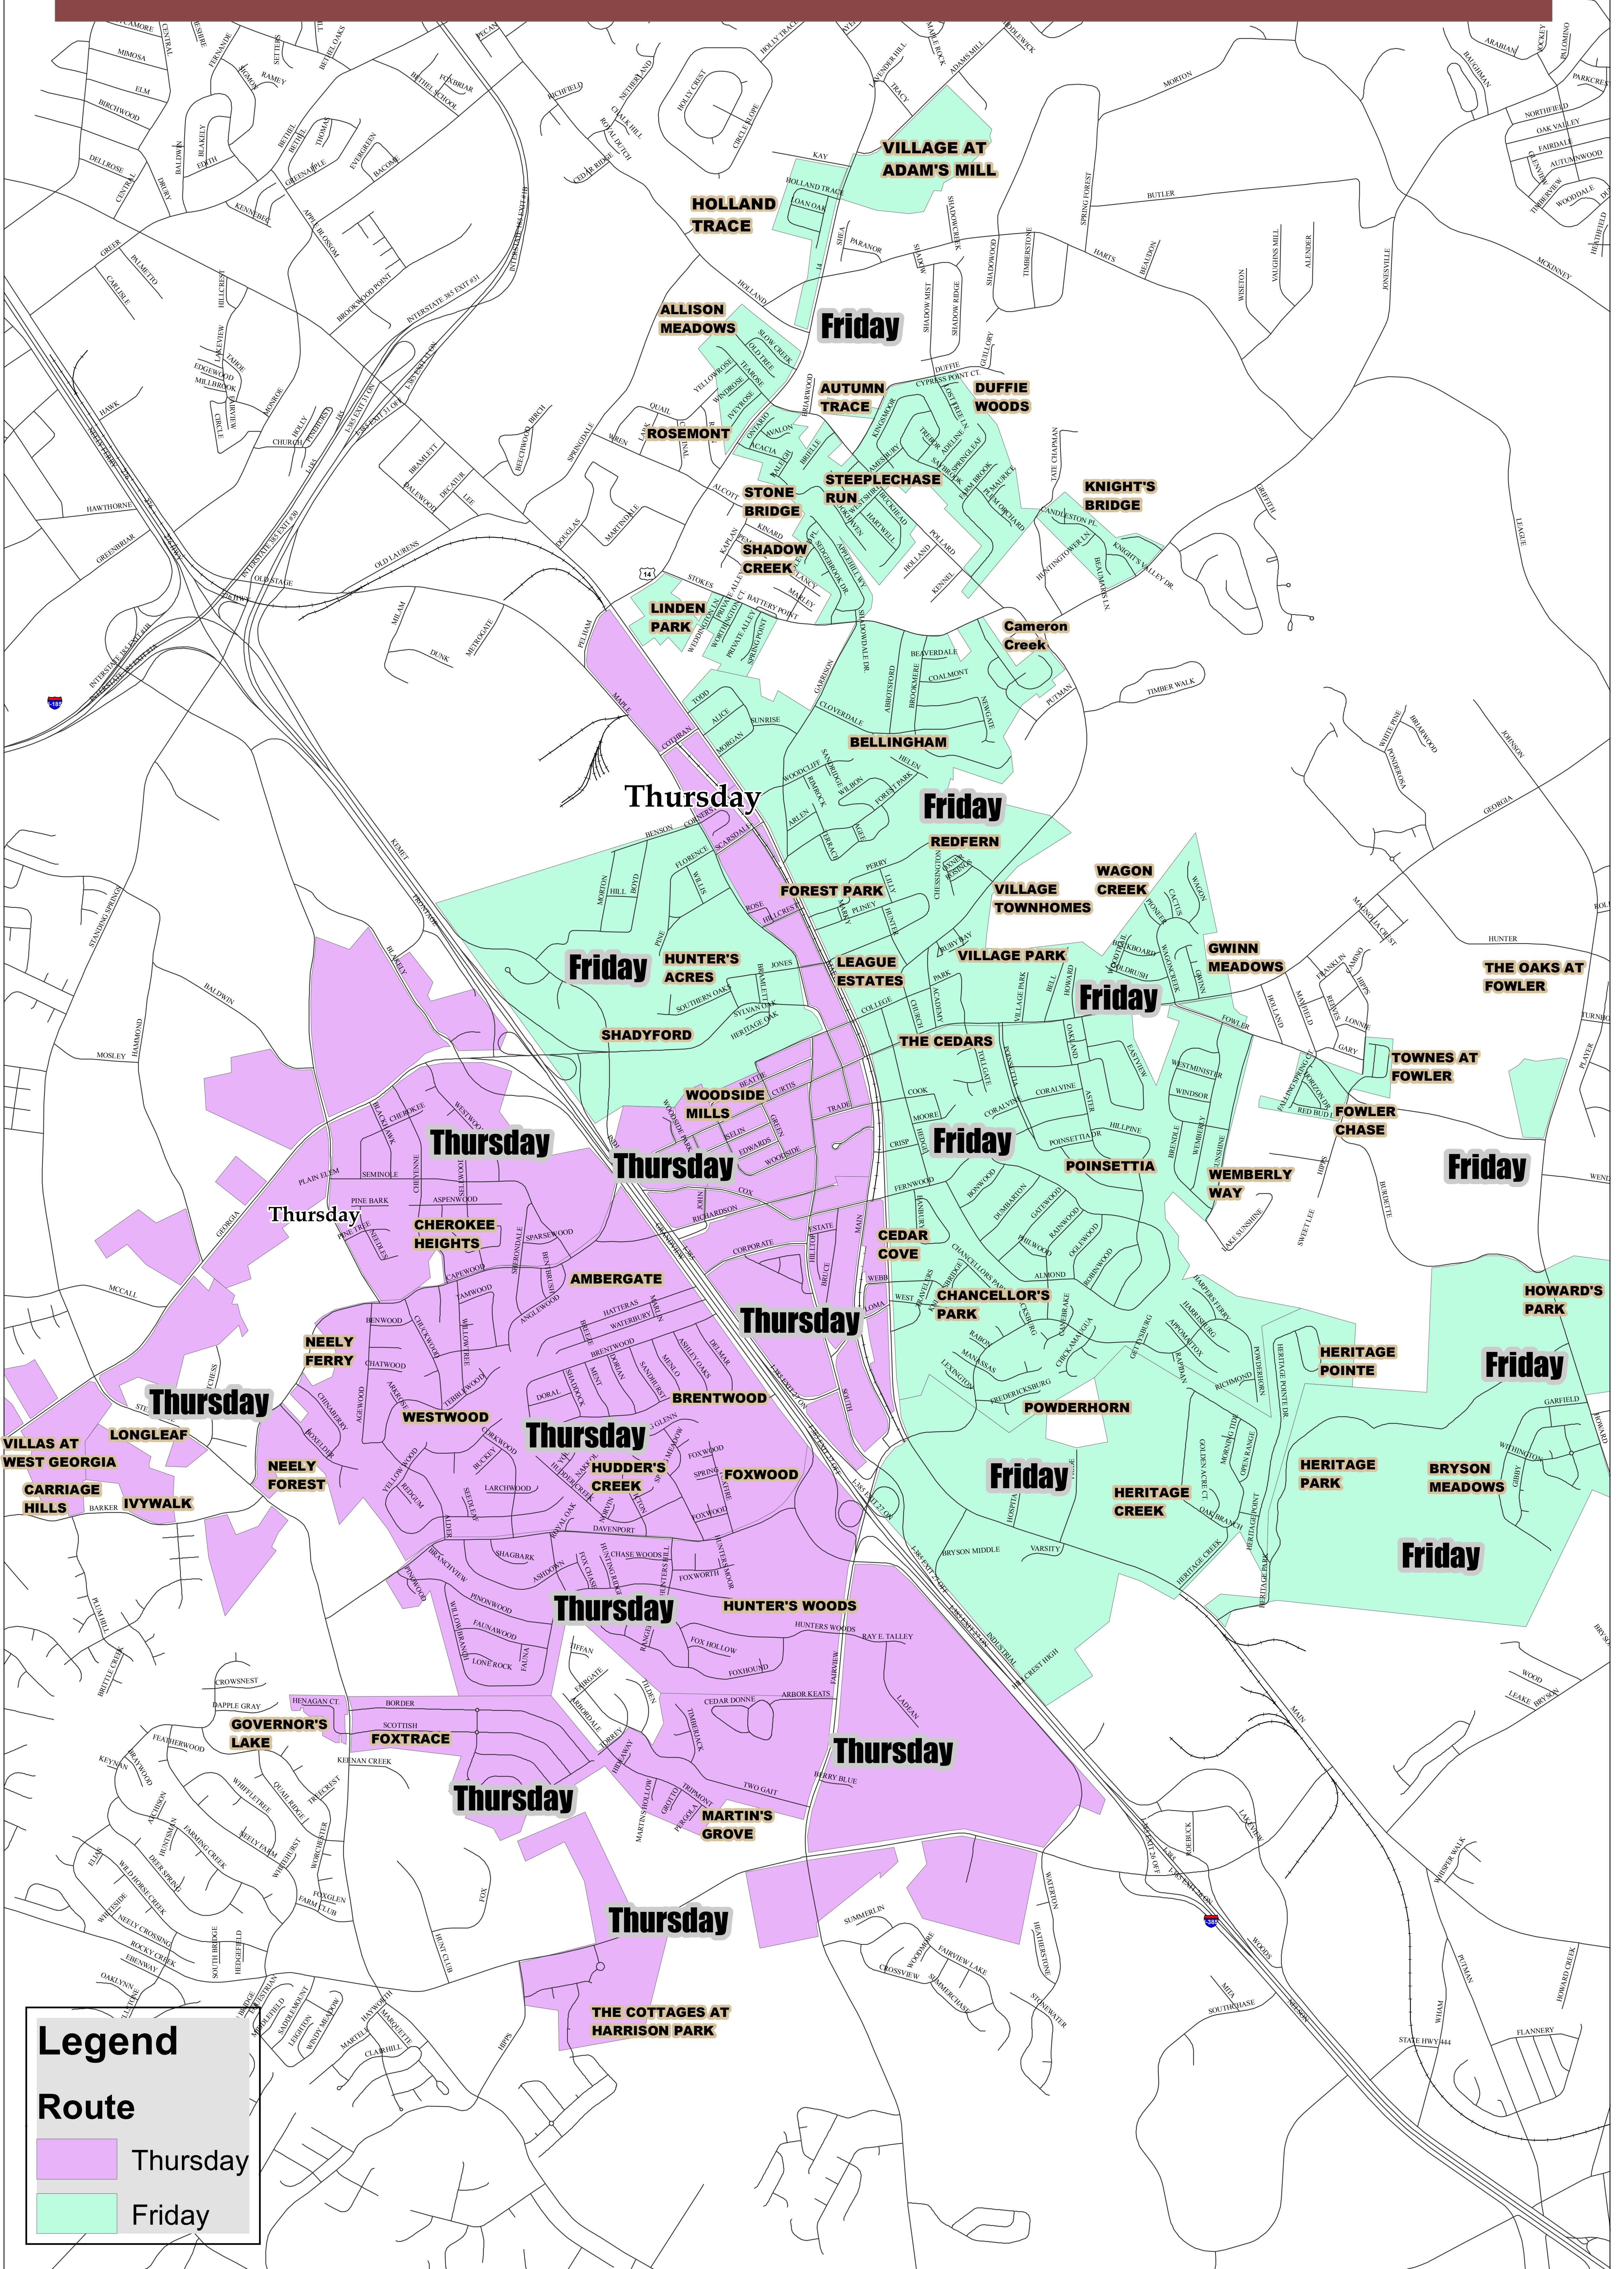

# CITY OF SIMPSONVILLE SANITATION ROUTES

**Legend**

**Route**

- Thursday
- Friday