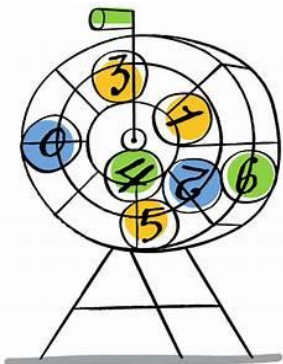

SHEPHERD PUBLIC LIBRARY IS HOSTING A

*Ladies'*

G<sub>2</sub> A<sub>1</sub> M<sub>3</sub> E<sub>1</sub>

N<sub>1</sub> I<sub>1</sub> G<sub>2</sub> H<sub>4</sub> T<sub>1</sub>

Who's ready for some BINGO?

Date: September 9<sup>th</sup>

Time: 6:00-8:00 pm

Address: 30 Liberty St. Shepherd, TX

Bring: a wrapped exchange  
gift of \$5 - \$10 dollars.

**Please Sign Up no later than Sept 8<sup>th</sup>**  
**by calling (936) 628-3515 or stopping in**  
**as seating will be limited.**