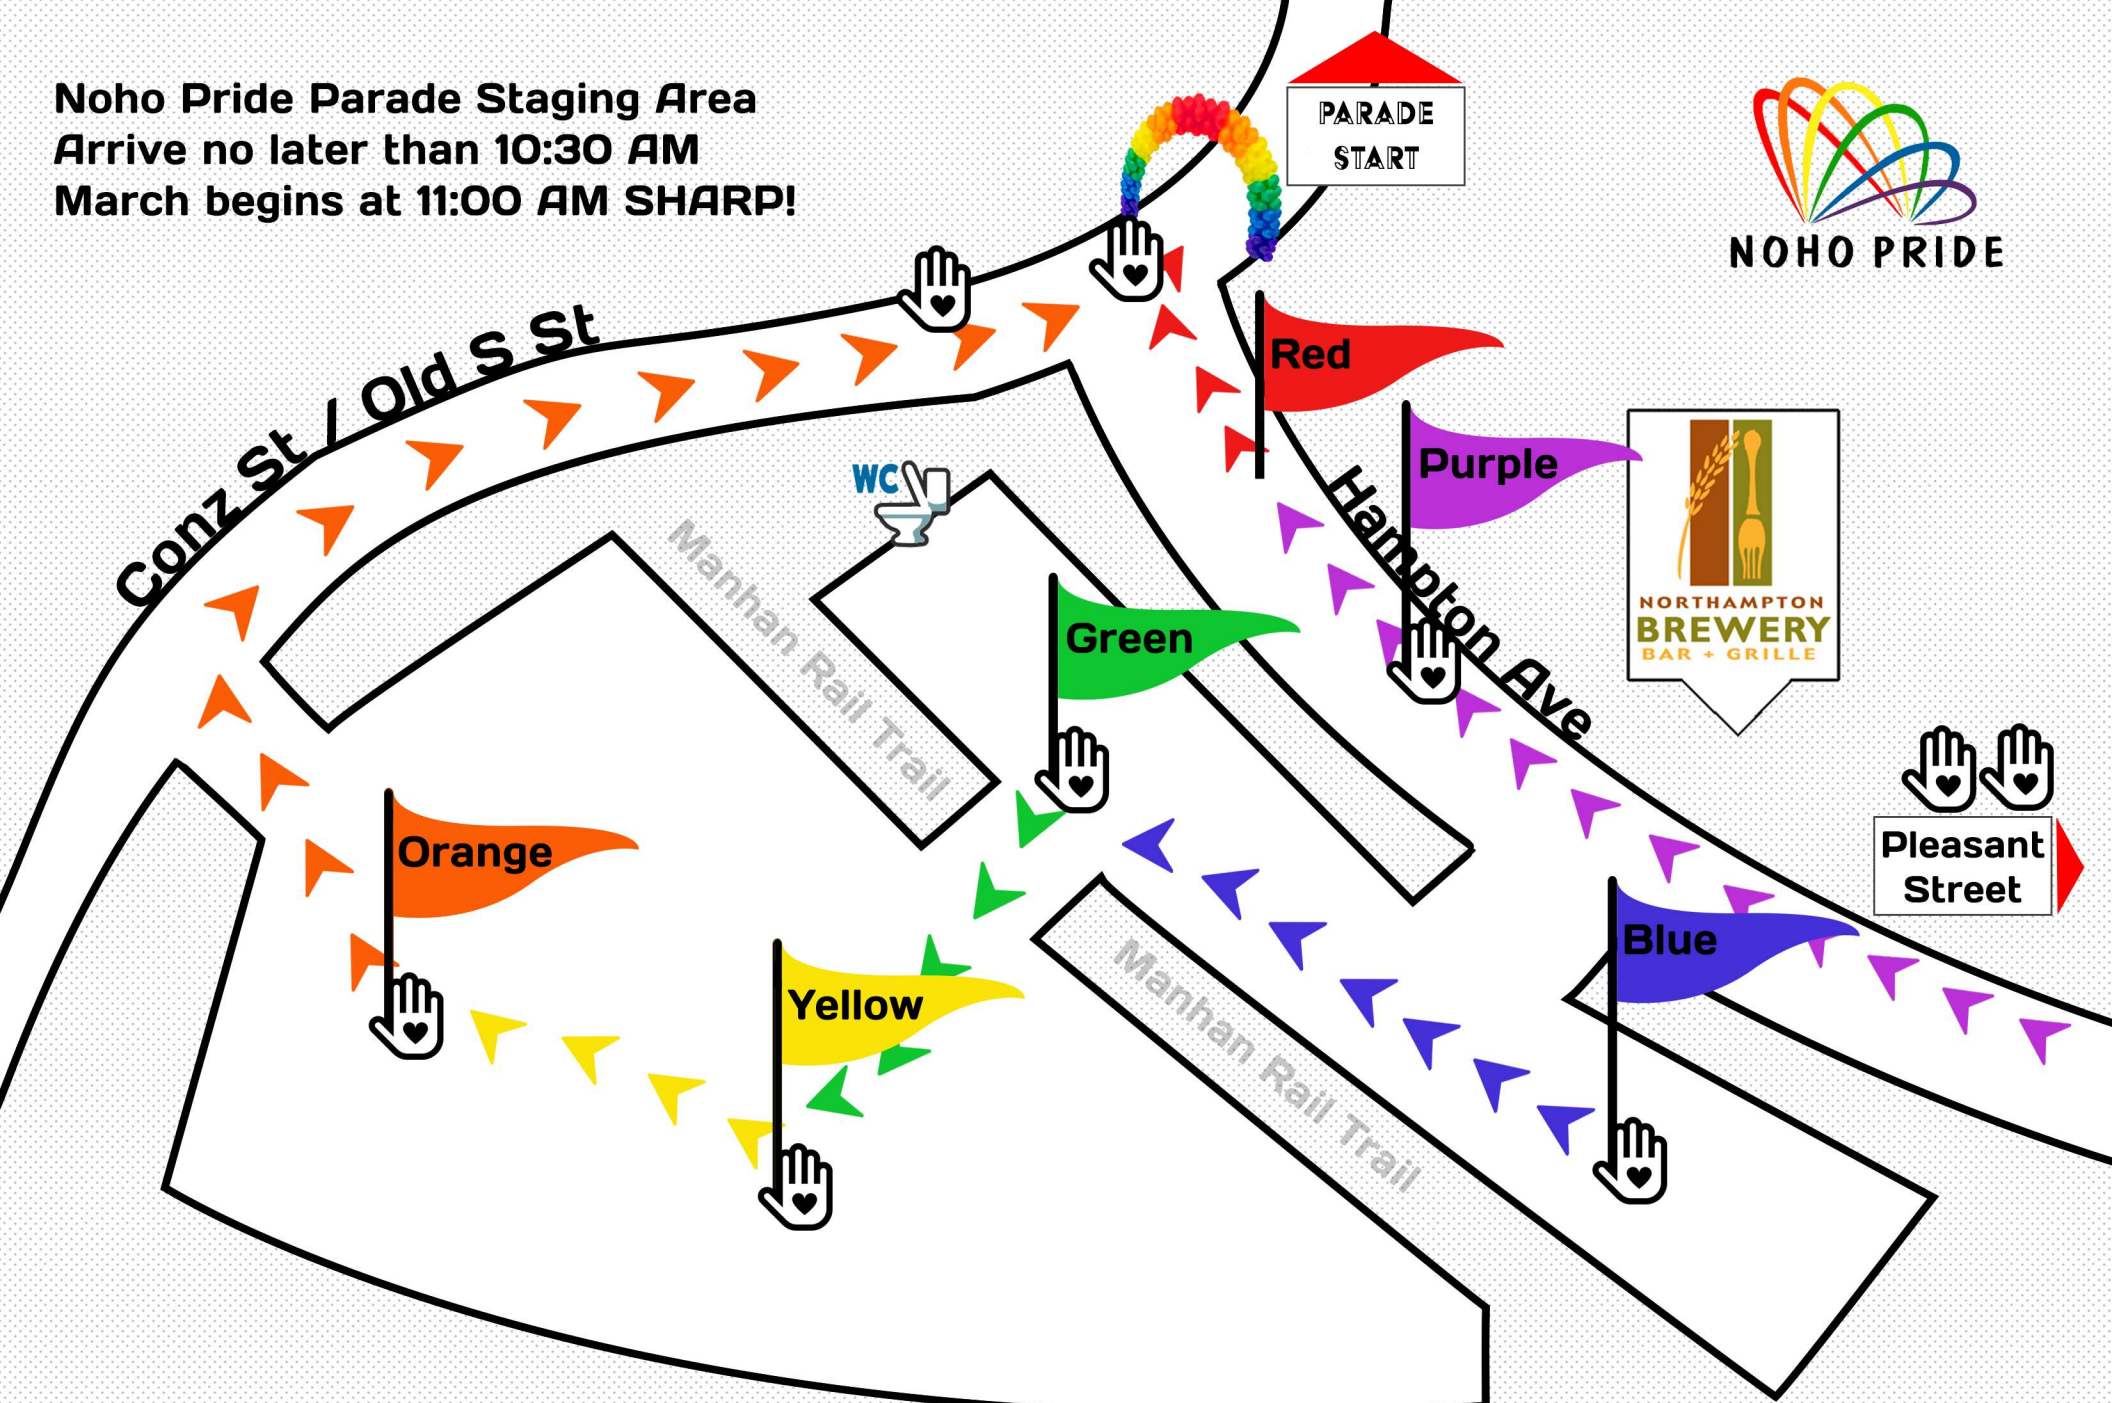

**Noho Pride Parade Staging Area**  
**Arrive no later than 10:30 AM**  
**March begins at 11:00 AM SHARP!**

**PARADE START**

**Pleasant Street**

 **Motorcycles & Pride Banner at Red**  
 **Floats line up single file at Purple**

 **All other Marchers find your assigned color area**

 **Portable Bathroom**  
 **NohoPride Volunteer**